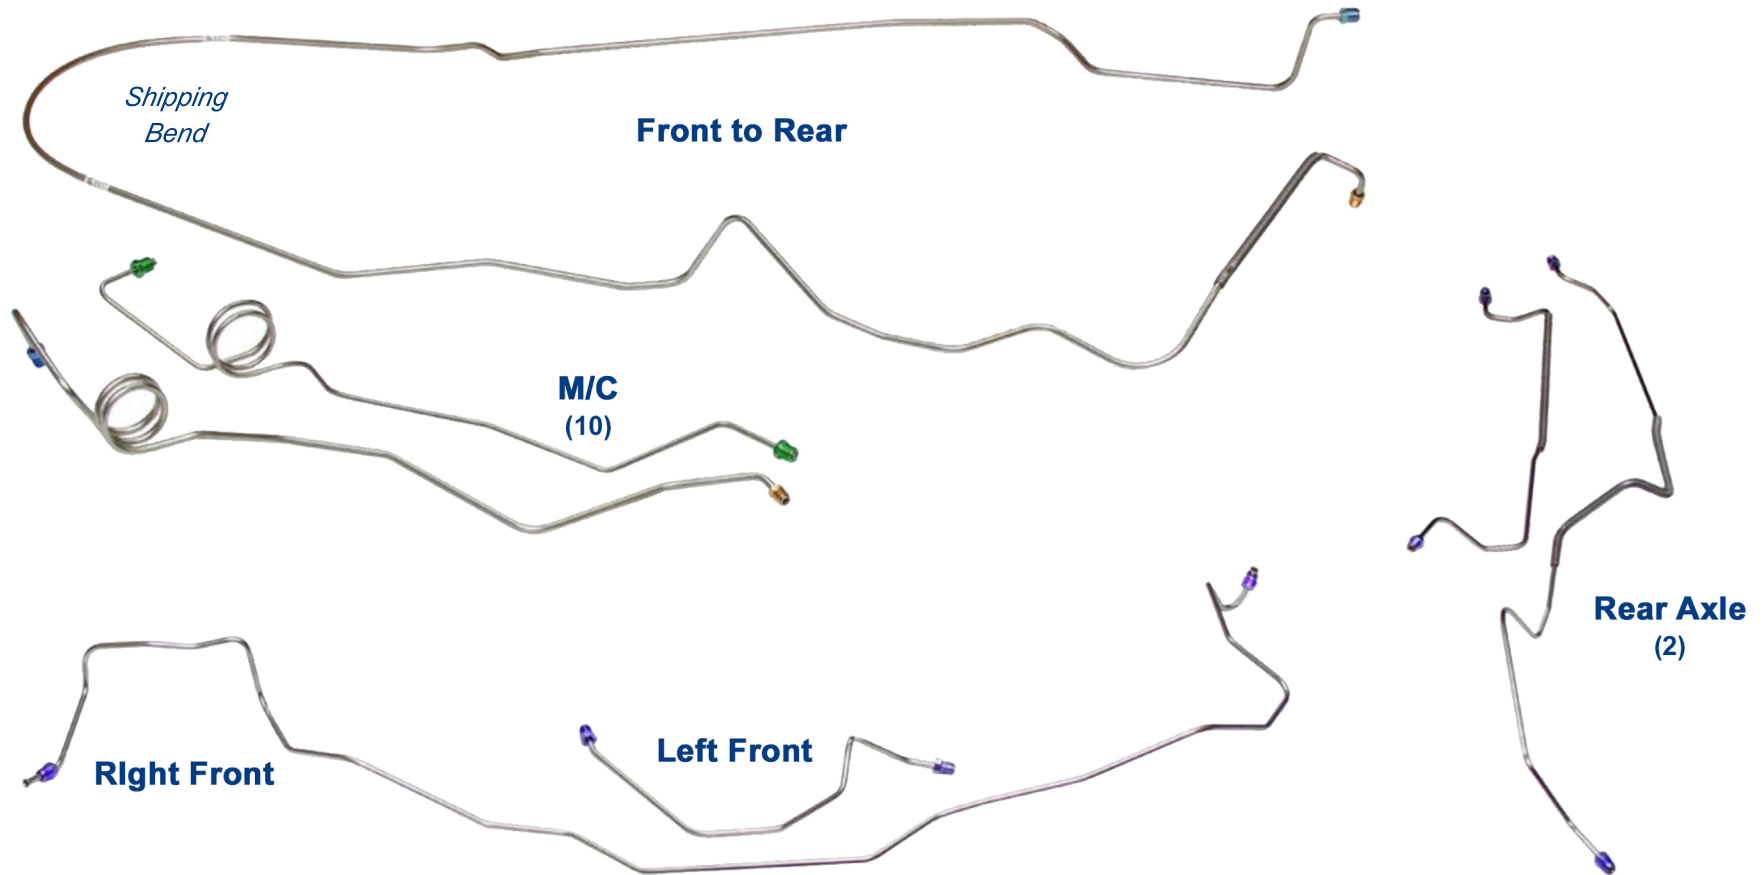

**CEB7801/SCEB7801 - 7pc**

1978-83 Chevrolet/GMC El Camino/Caballero Power Disc\*

**CEB8301/SCEB8301 - 7pc**

1984-87 Chevrolet/GMC El Camino/Caballero Power Disc\*

**Inline tube**

**The Professional Restorers #1 Choice**

[www.inlinetube.com](http://www.inlinetube.com)

\*Reproduction of factory brake lines for unmodified vehicles using original components.

*Images are for identification purposes and are not to scale.*

rev. 5-19  
© Inline Tube 2021