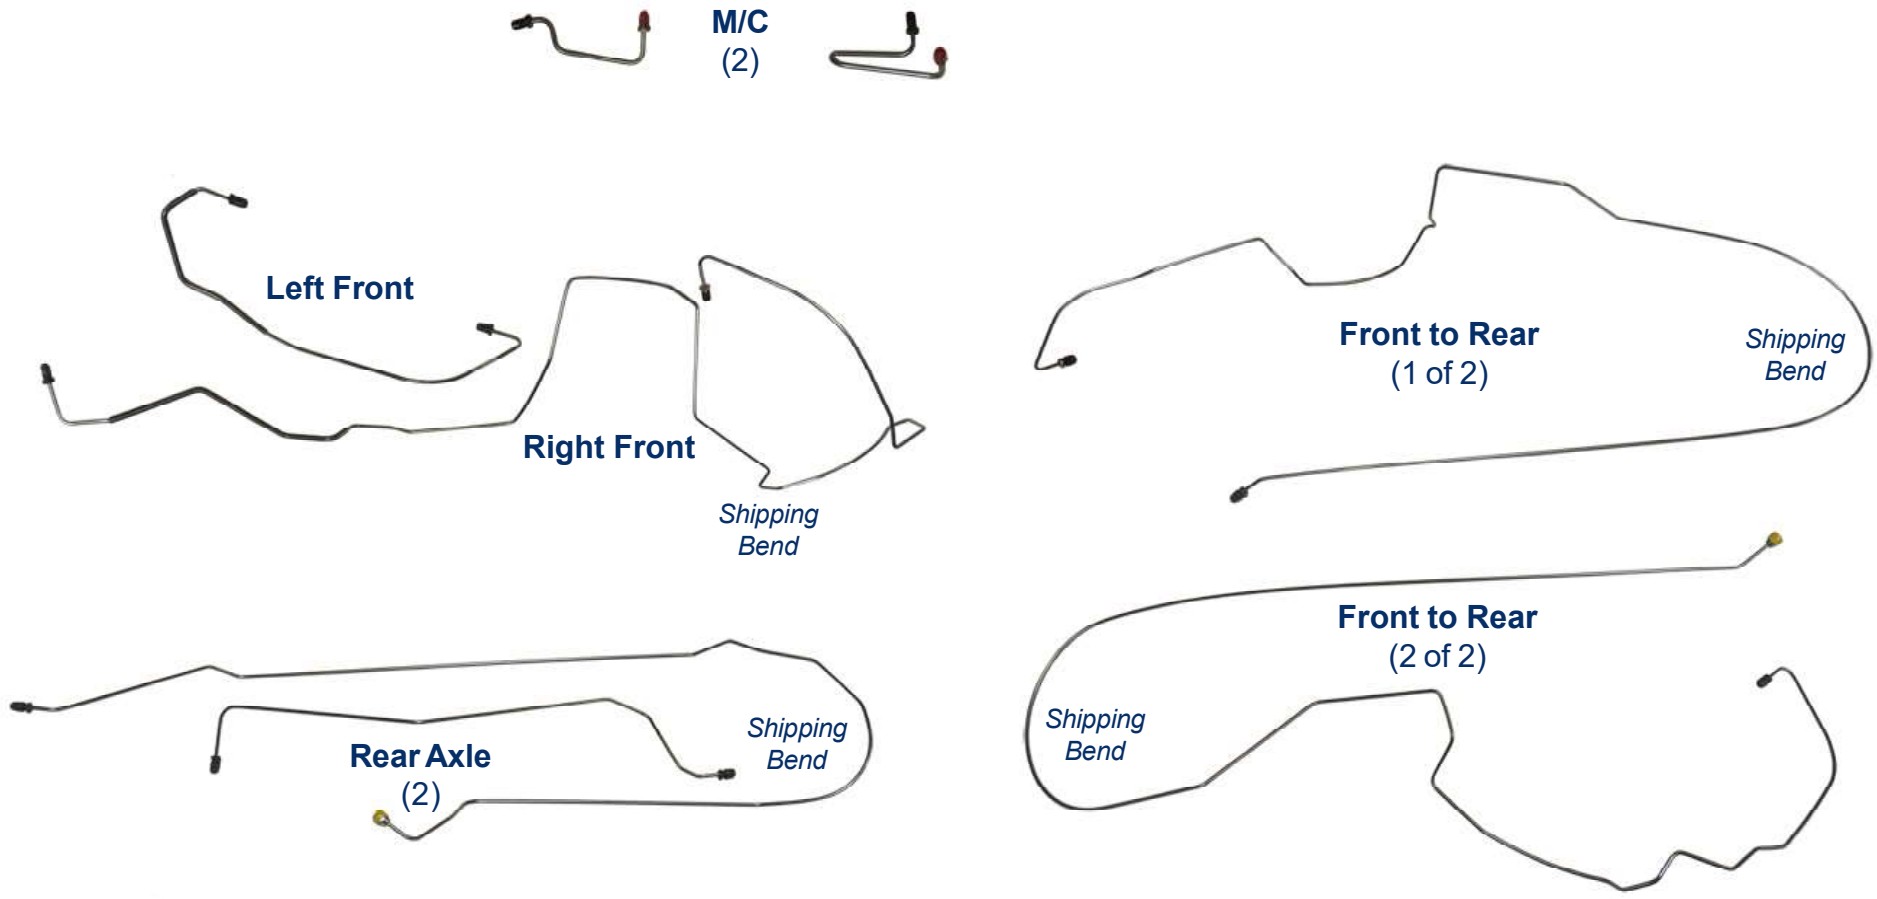

CFB2002/SCFB2002 - 8pc

2000-05 Chevrolet Impala Four-Wheel Disc w/ ABS*

Inline tube

The Professional Restorers #1 Choice

www.inlinetube.com

*Re-designed for easier shipping/installation of factory brake lines for unmodified vehicles using original components.
Images are for identification purposes and are not to scale.