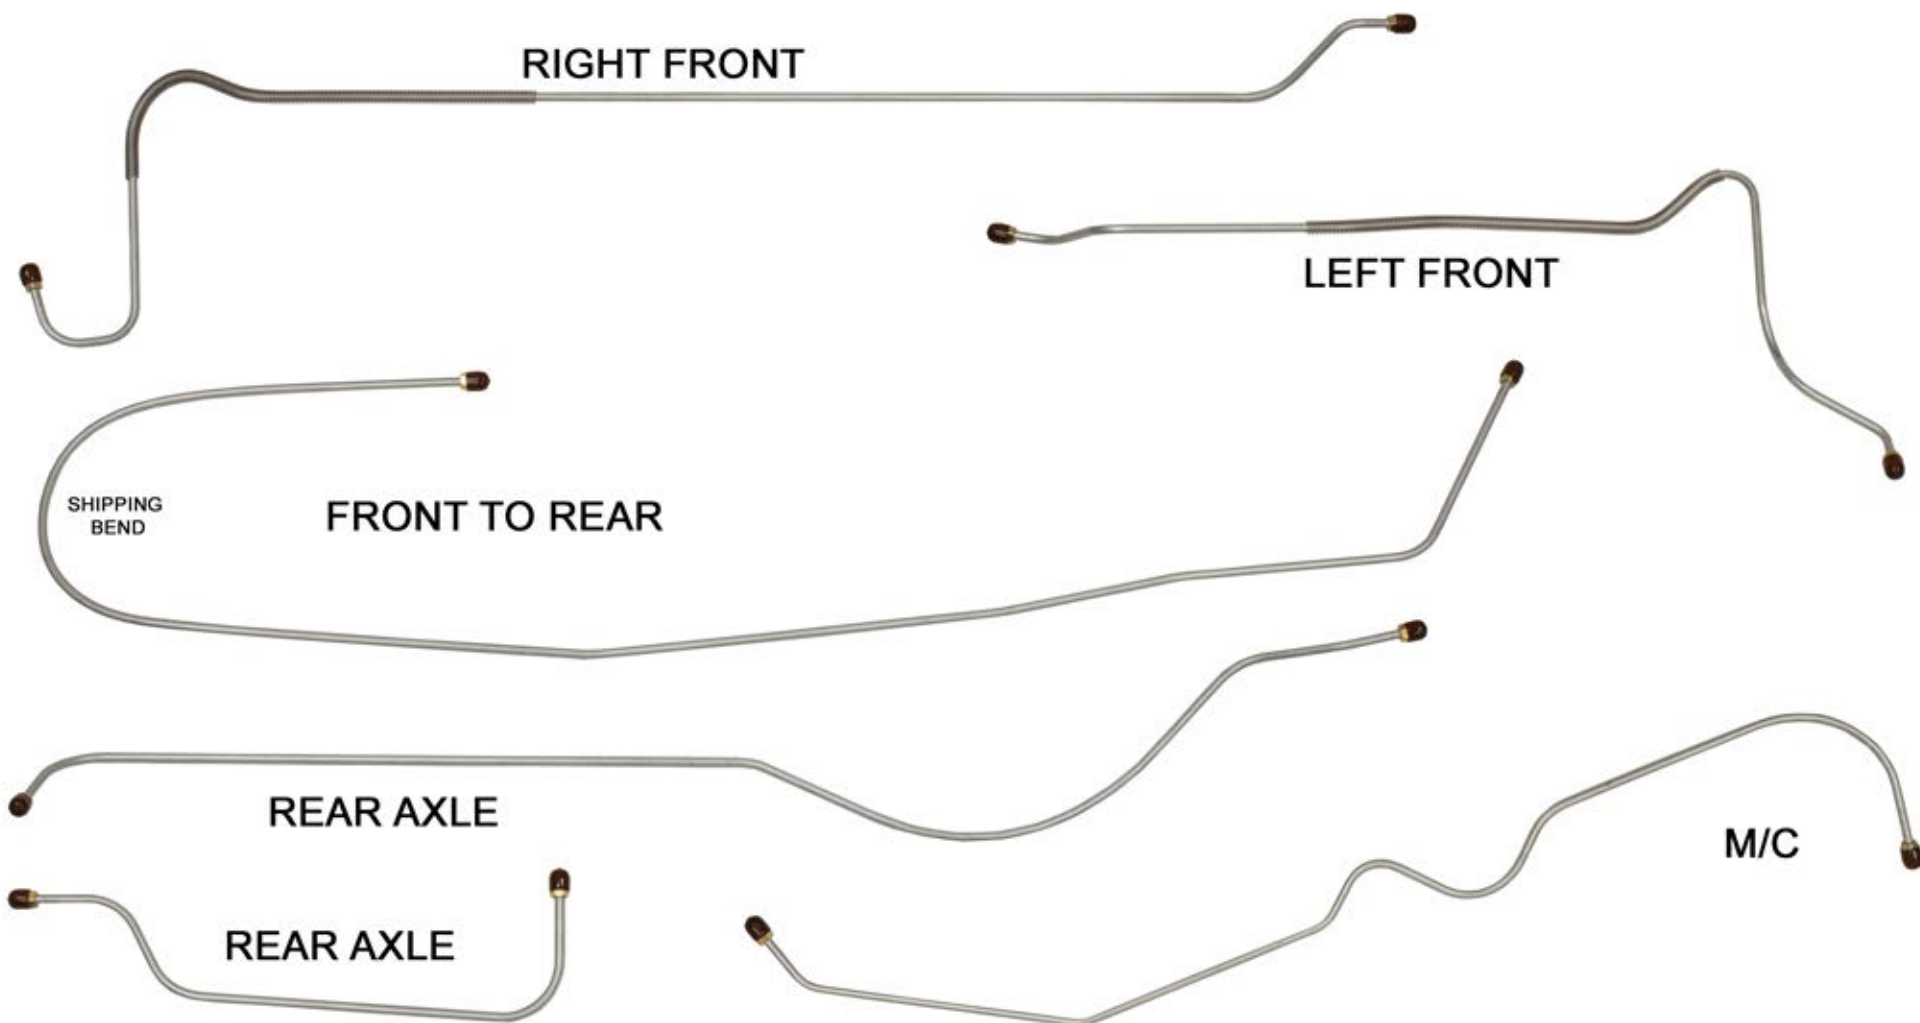

(S) CFB4902

1949-50 Chevrolet Special Hardtop
w/MT Complete Drum Brake Line Kit 6pc

Inline tube
The Professional Restorers #1 Choice

*Re-designed for easier shipping/installation of factory brake lines for unmodified vehicles using original components.

Specific applications may not require all pieces provided.

Images are for identification purposes and are not to scale.

rev. 12-19
© Inline Tube 2019