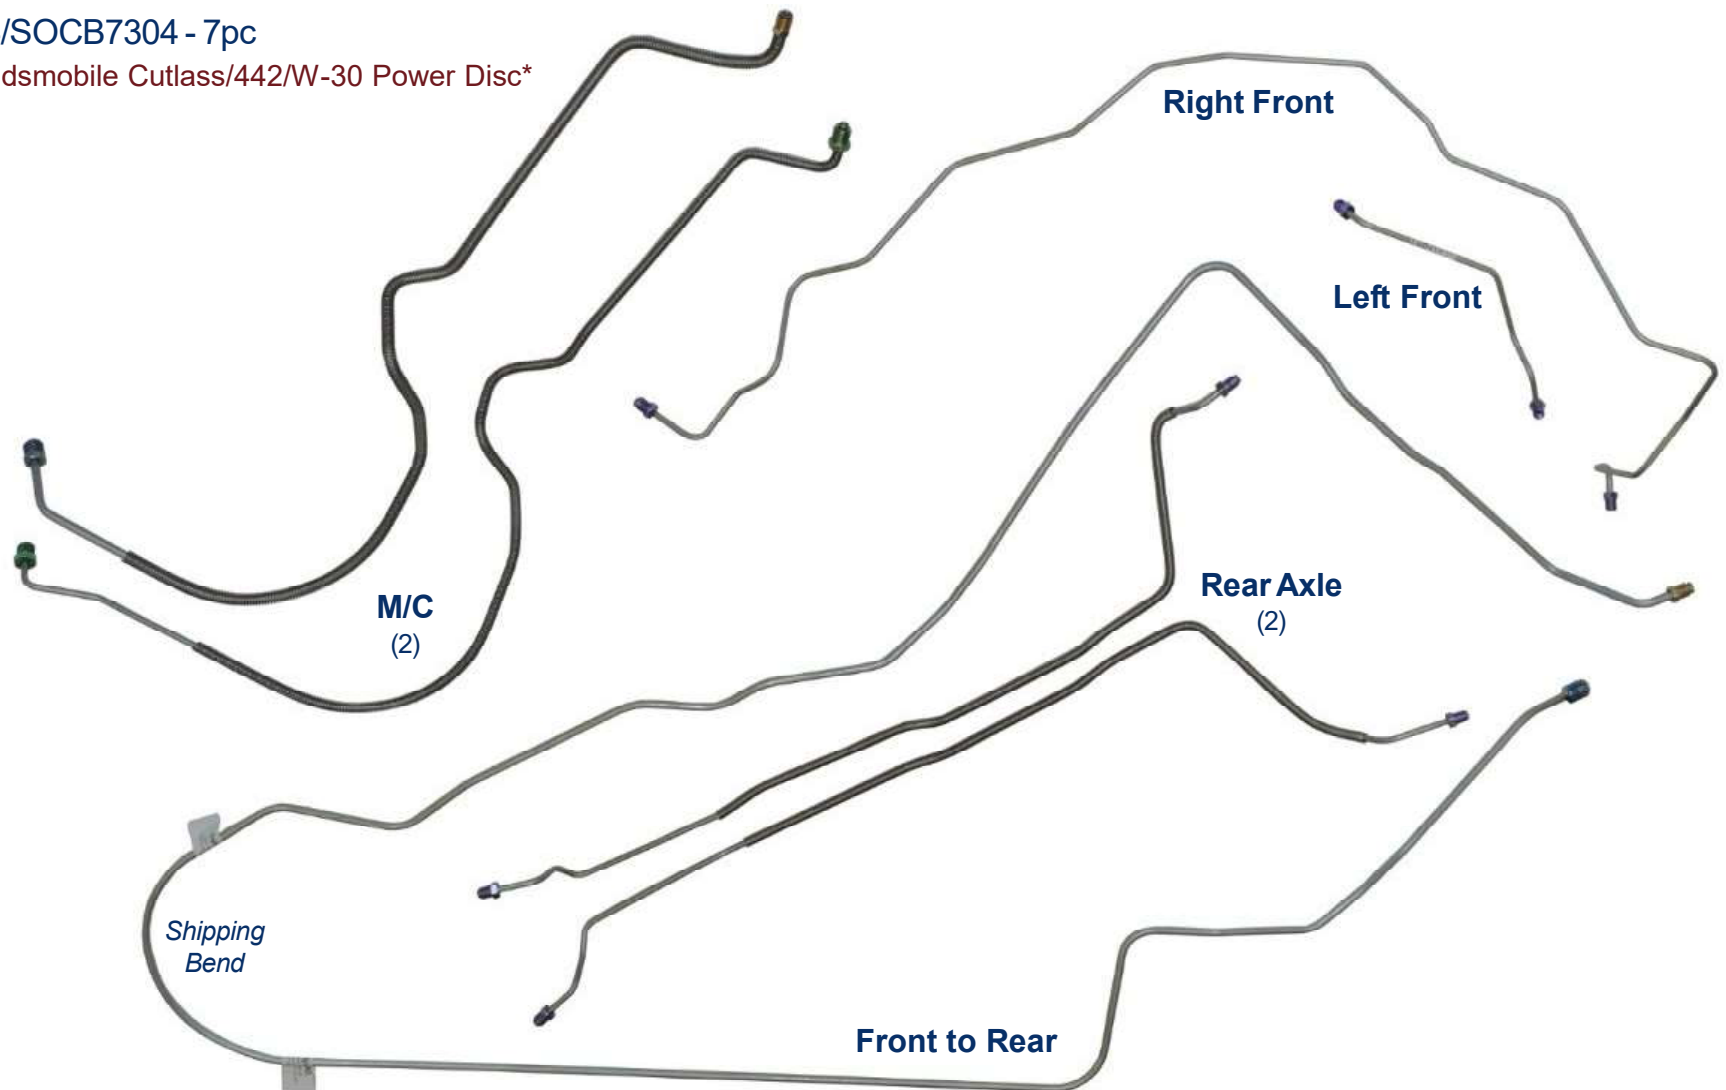

CHB7304/SCHB7304 - 7pc

1973-75 Chevrolet Chevelle Power Disc*

BKB7304/SBKB7304 - 7pc

1973-75 Buick Century/Regal Power Disc*

OCB7304/SOCB7304 - 7pc

1973-75 Oldsmobile Cutlass/442/W-30 Power Disc*

Inline tube

The Professional Restorers #1 Choice

www.inlinetube.com

*Reproduction of factory brake lines for unmodified vehicles using original components.
Images are for identification purposes and are not to scale.

rev. 1-21
© Inline Tube 2021