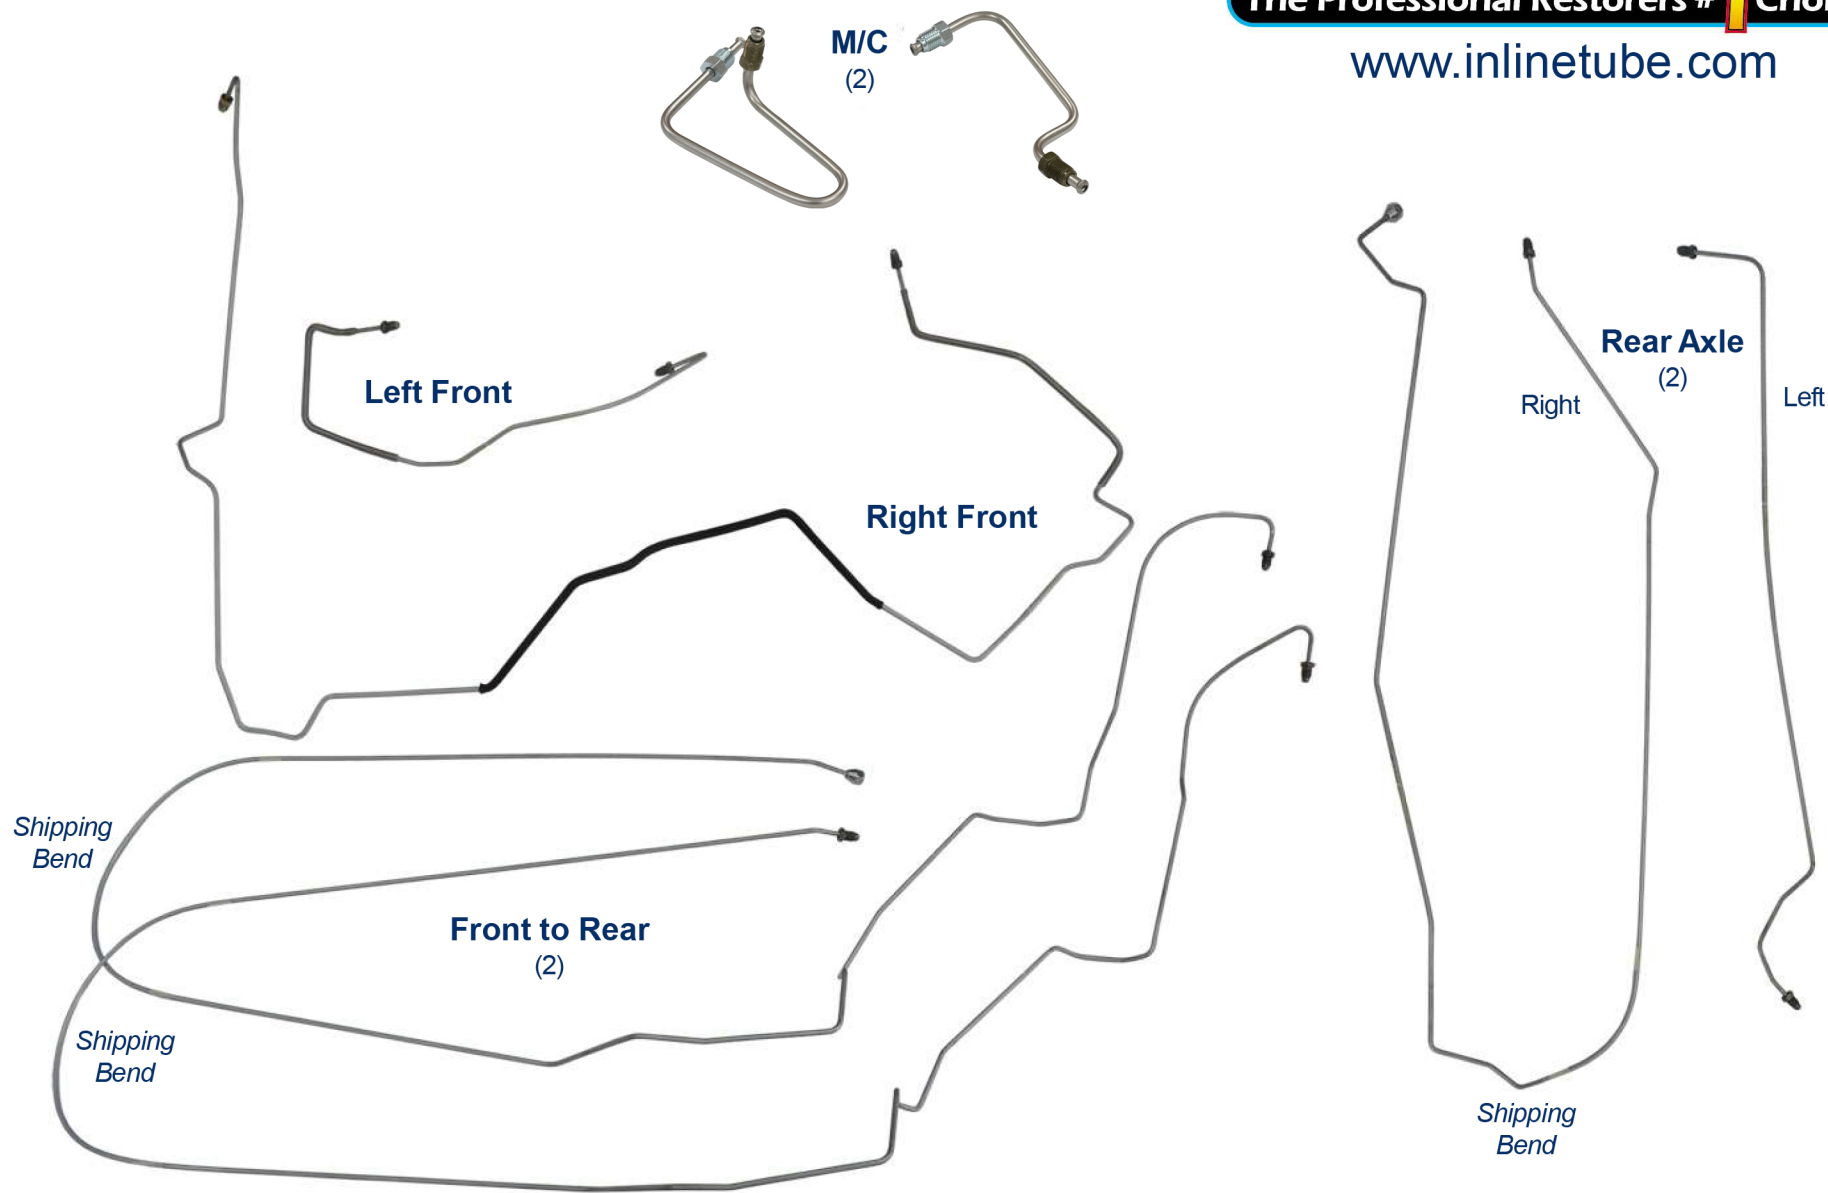

CMB2002/SCMB2002 - 8pc

2000-05 Chevrolet Monte Carlo Four-Wheel Disc w/ABS (w/o Flex)*

Inline tube

The Professional Restorers #1 Choice

www.inlinetube.com

*Re-designed for easier shipping/installation of factory brake lines for unmodified vehicles using original components.

Images are for identification purposes and are not to scale.

rev. 11-20

© Inline Tube 2020