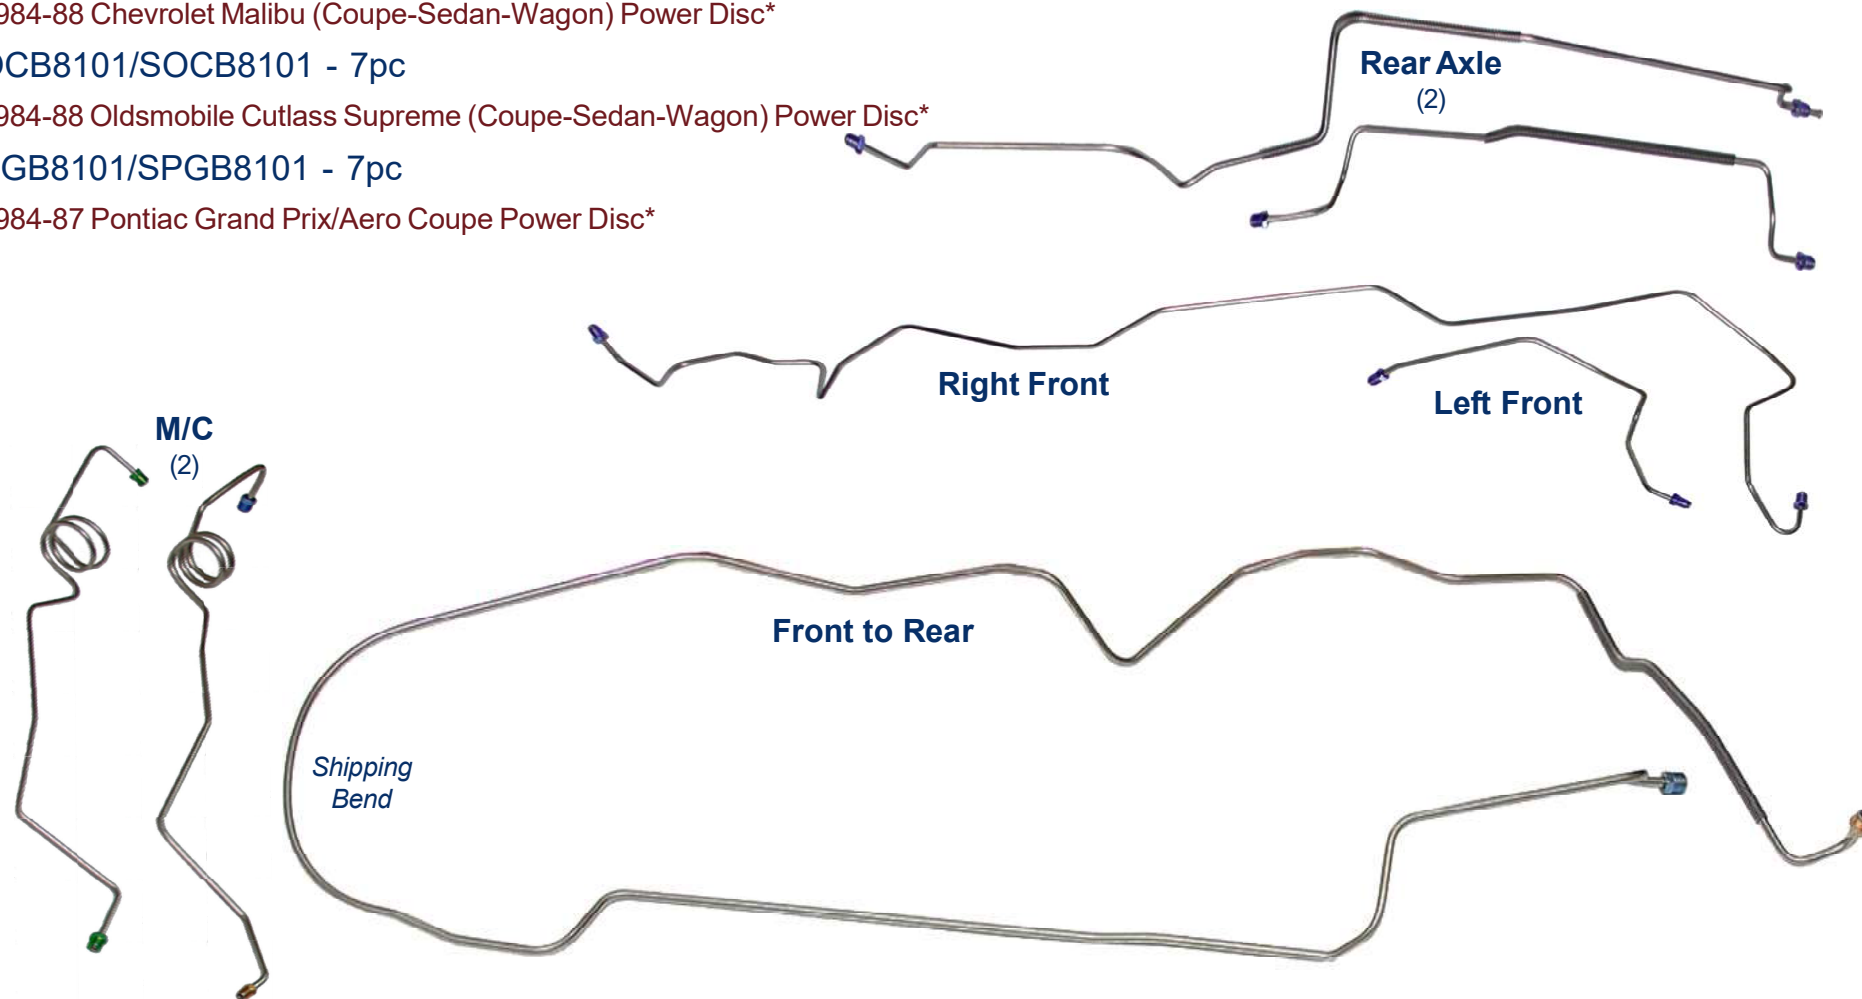

OCB8101/SOCB8101 - 7pc

1984-88 Oldsmobile Cutlass Supreme (Coupe-Sedan-Wagon) Power Disc*

PGB8101/SPGB8101 - 7pc

1984-87 Pontiac Grand Prix/Aero Coupe Power Disc*

Inline tube

The Professional Restorers #1 Choice

www.inlinetube.com

*Reproduction of factory brake lines for unmodified vehicles using original components.
Images are for identification purposes and are not to scale.

rev. 8-19
© Inline Tube 2019