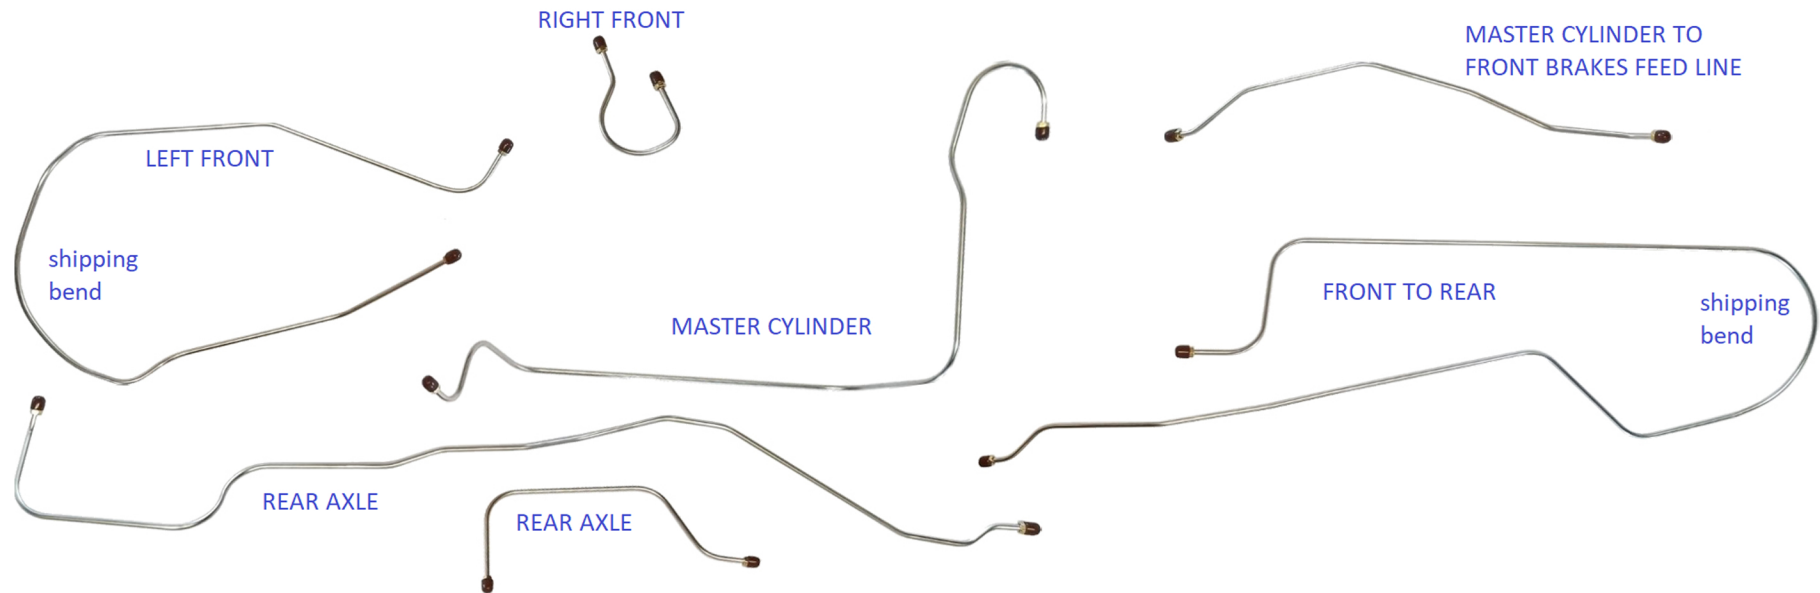

CTB3901 / SCTB3901 - 7 piece kit

1939 Chevrolet/GMC Truck 2WD 1/2-Ton Shortbed Complete Manual Brake Line Set
7-piece, OE Steel, Stainless

Inline tube
The Professional Restorers #1 Choice
www.inlinetube.com

*Re-designed for easier shipping/installation of factory brake lines for unmodified vehicles using original components.
Images are for identification purposes and are not always to scale.