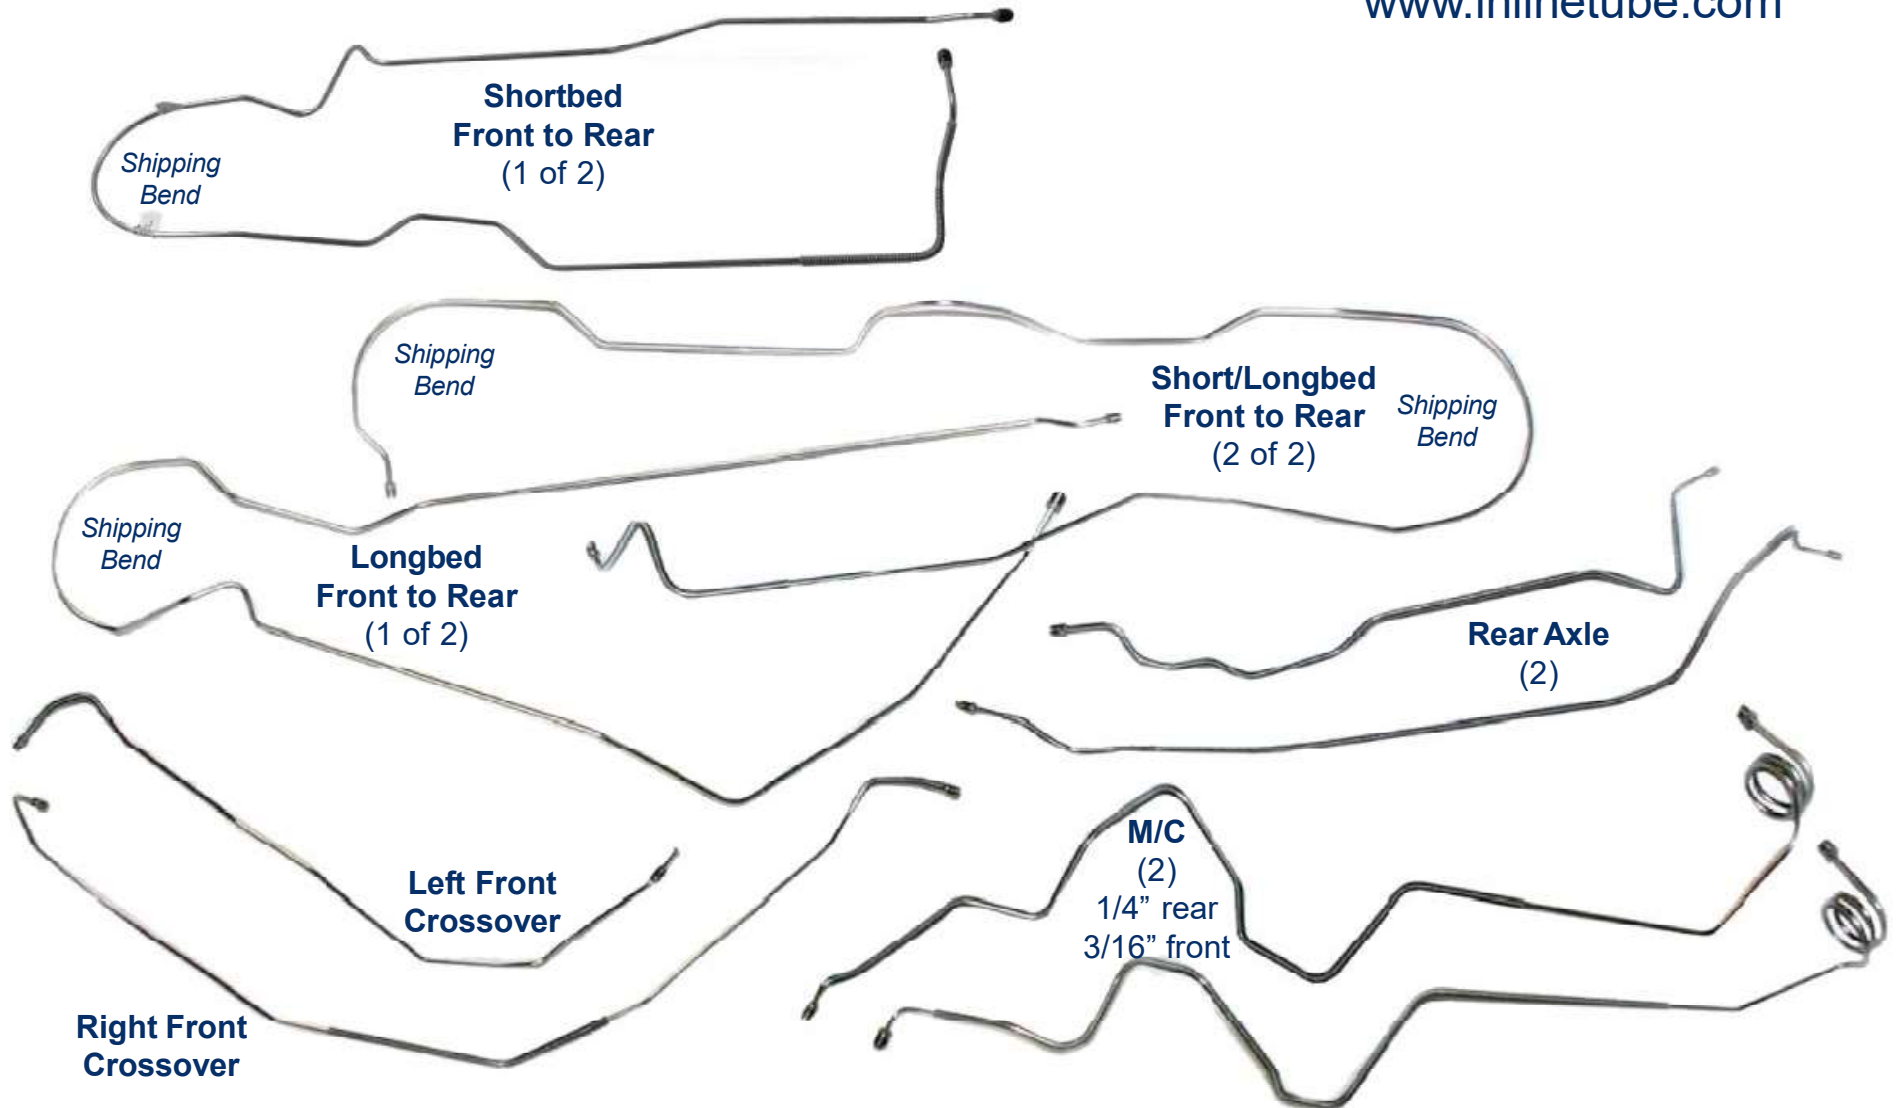

CTB8141/SCTB8141 - 8pc

1981-87 Chevrolet/GMC 4WD 1/2-Ton Std. Cab Shortbed Power Disc*

CTB8142/SCTB8142 - 8pc

1981-87 Chevrolet/GMC 4WD 1/2-Ton Std. Cab Longbed Power Disc*

Inline tube

The Professional Restorers #1 Choice

www.inlinetube.com

*Re-designed for easier shipping/installation of factory brake lines for unmodified vehicles using original components.

Specific applications may not require all pieces provided.

Images are for identification purposes and are not to scale.