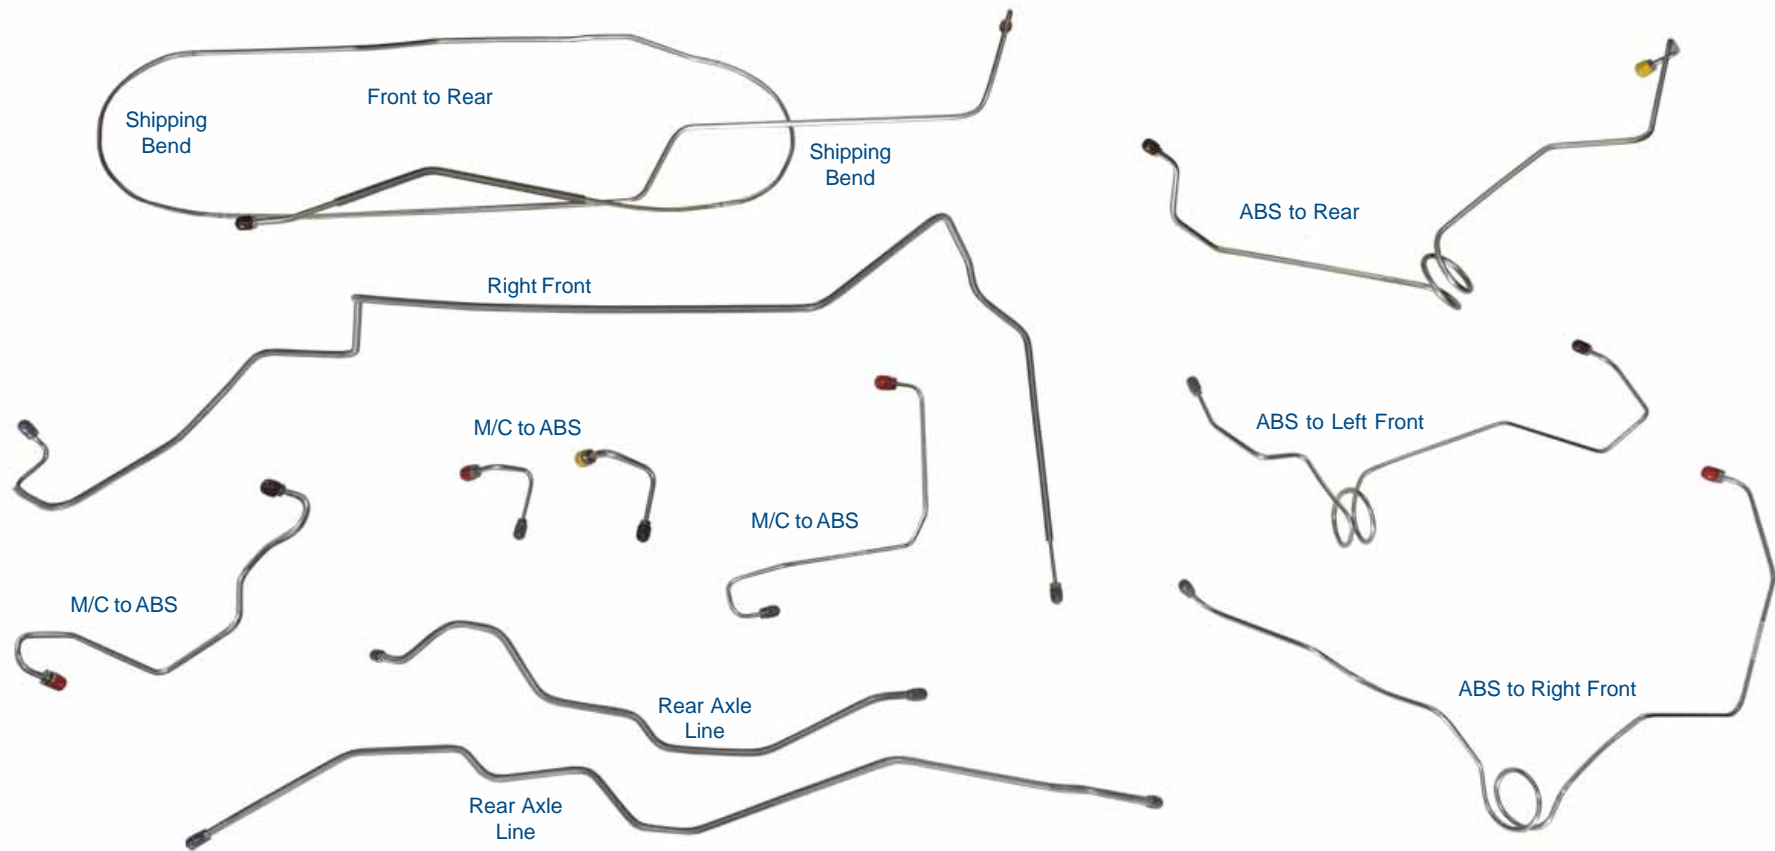

Pn# - SCTB9643 / CTB9643- 11pc Line Set.

1994 - Early 1996 Chevrolet S10/GMC Sonoma
4WD, Standard Cab, Long Bed (Top ABS)

Inline tube
The Professional Restorers #1 Choice
Tech Support 586 532 1338

CTB3601 OE Steel

Pn# - CTB3601- 6pc \$xx.00 Set

1936 Chevrolet/GMC Truck 2wd Manual Brake Line Set 6pc,
Shortbed, OE Steel

SCTB3601 Stainless Steel

Pn# - SCTB3601- 6pc \$XX.00 Set

1936 Chevrolet/GMC Truck 2wd Manual Brake Line Set 6pc,
Shortbed, Stainless Steel