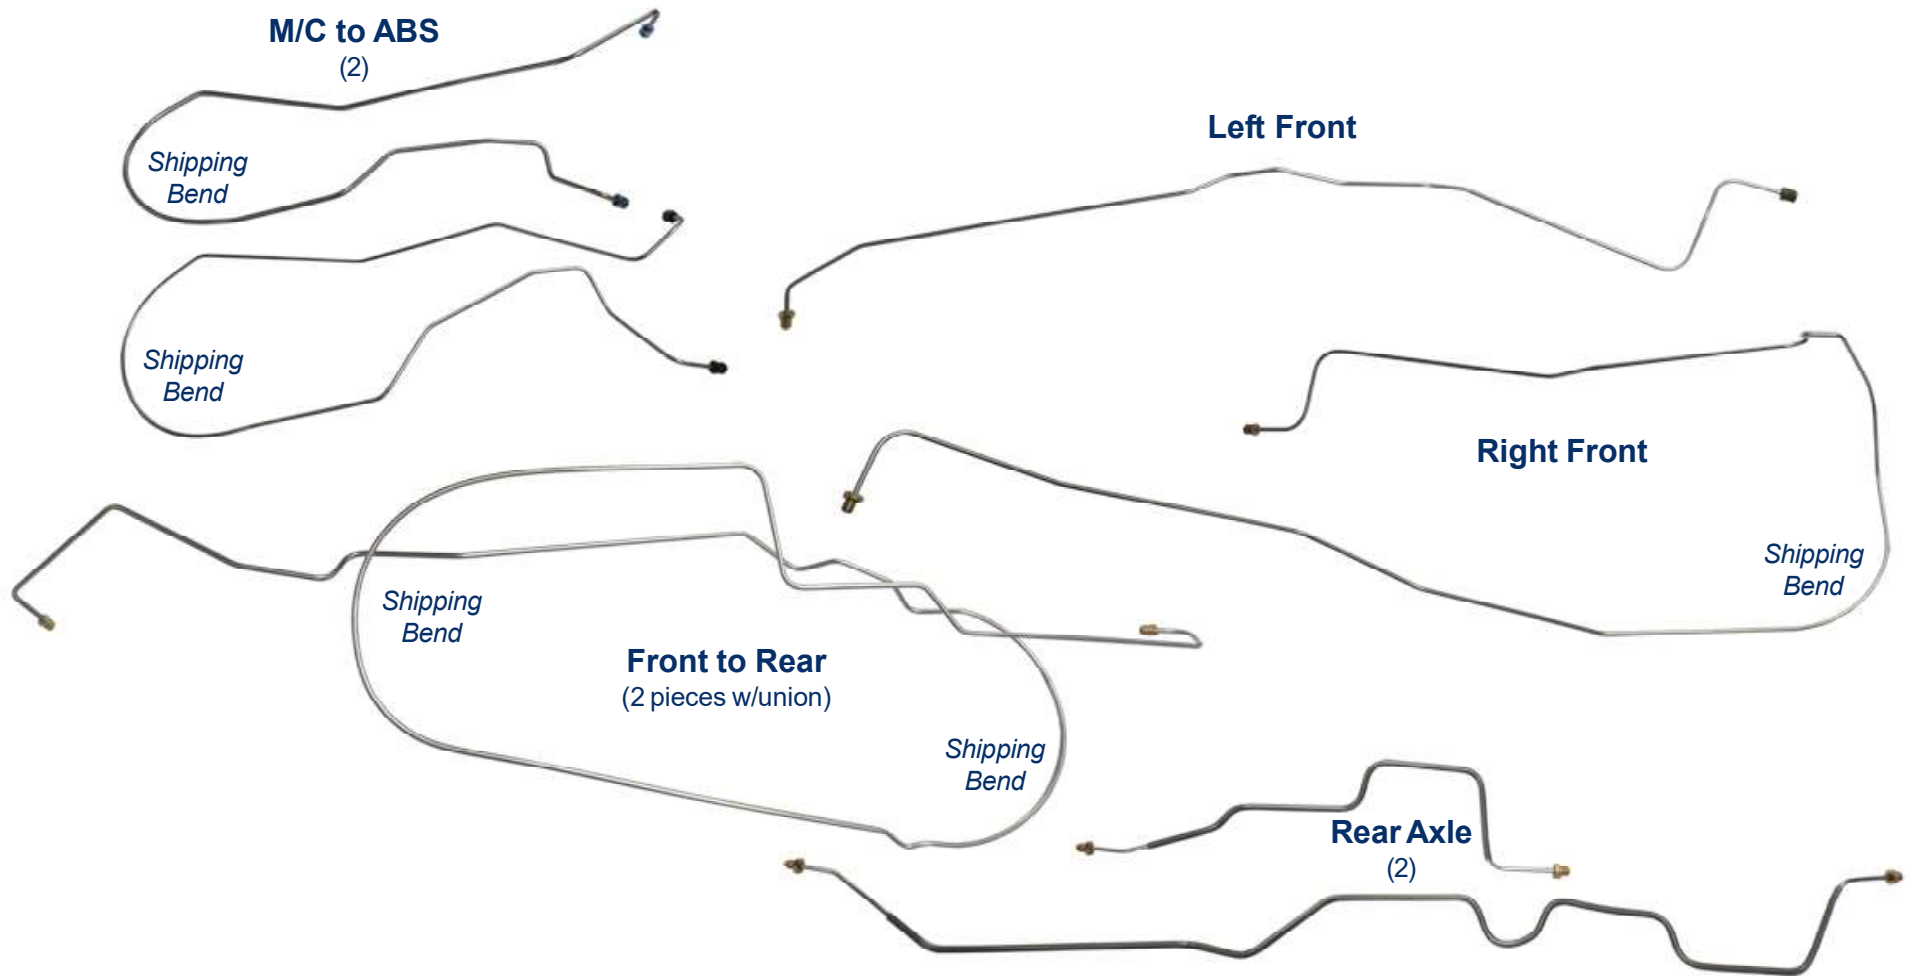

CVB9902/SCVB9902 - 8pc (+ one union)

1996-02 Chevrolet GMC Express Savana 1500 (Only) 5.7L Front Disc/Rear Drum*

Inline tube

The Professional Restorers #1 Choice

www.inlinetube.com

*Re-designed for easier shipping/installation of factory brake lines for unmodified vehicles using original components.

Images are for identification purposes and are not to scale.

rev. 1-20
© Inline Tube 2020