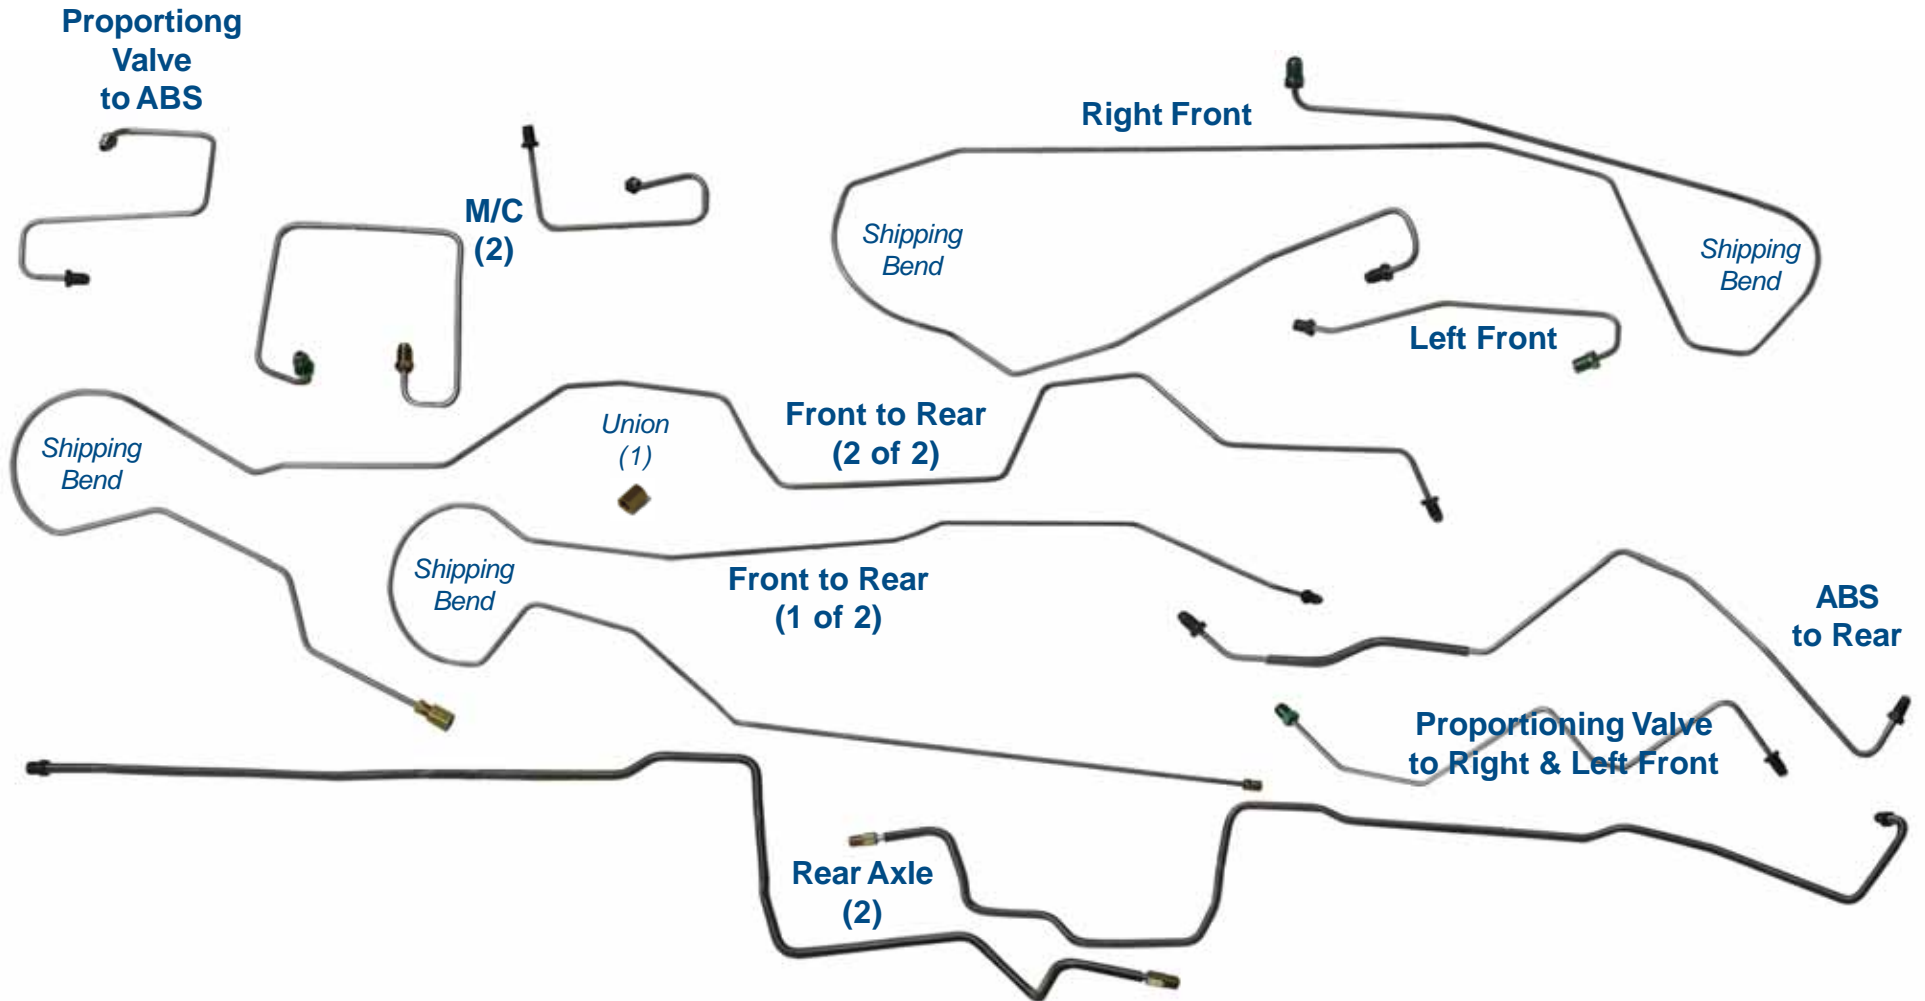

# SDKB9702 - 11pc (+ one union)

1997-02 Dodge Dakota 4WD Ext Cab Shortbed Rear Drum ABS\*

\*Reproduction of factory brake lines for unmodified vehicles using original components.  
*Images are for identification purposes and are not to scale.*