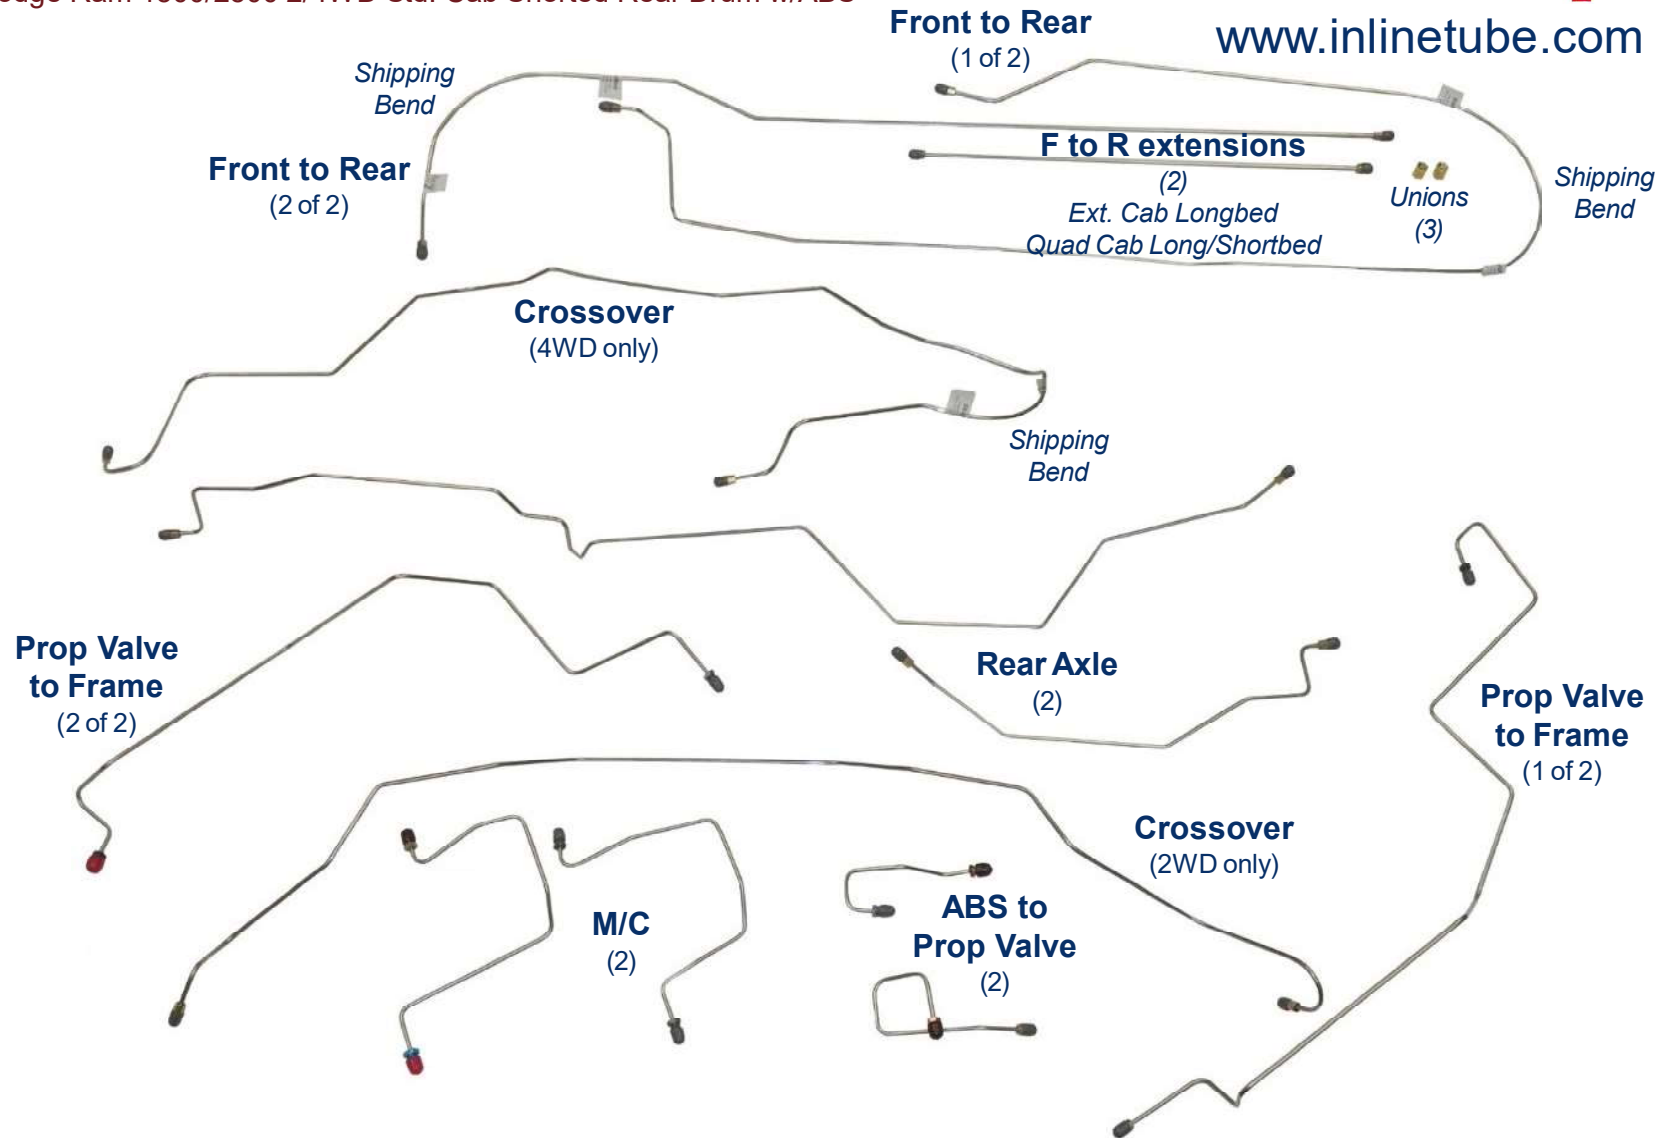

SDTB9805 - 14pc (+ three unions)

1998-01 Dodge Ram 1500/2500 2/4WD All Cab/Bed Lengths Rear Drum w/ABS*

SDTB9801

1998-01 Dodge Ram 1500/2500 2/4WD Std. Cab Shorted Rear Drum w/ABS*

Inline tube

The Professional Restorers #1 Choice

www.inlinetube.com

*Re-designed for easier shipping/installation of factory brake lines for unmodified vehicles using original components.
Specific applications may not require all pieces provided.

Images are for identification purposes and are not to scale.