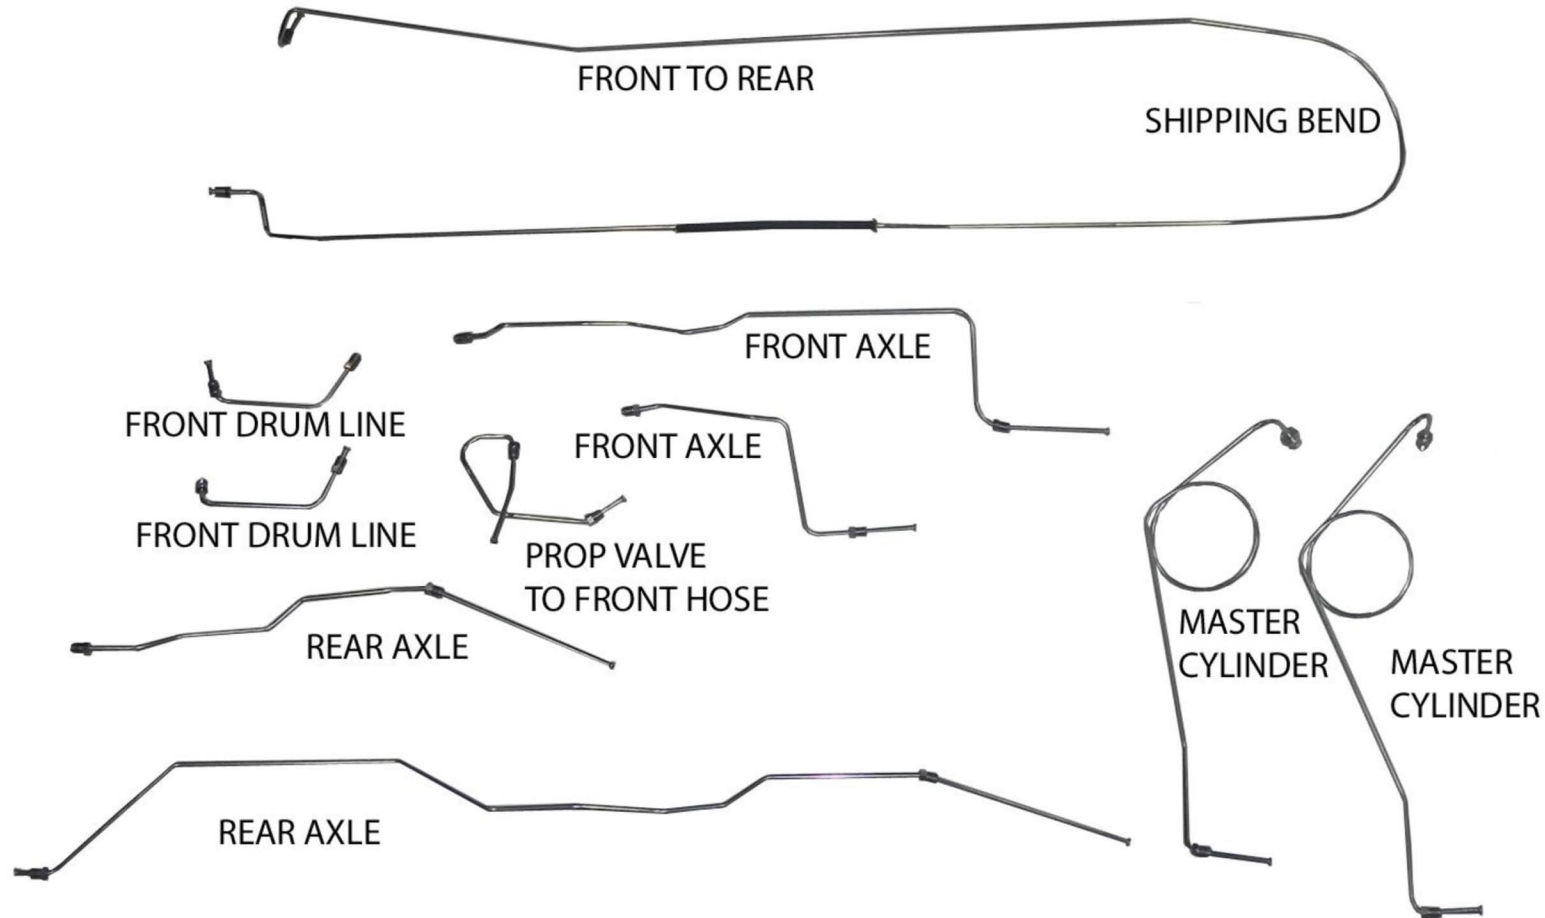

Pn# - SFBB6801 - 10pc.

1968-71 1/2 Ford Bronco 4WD Dana 30 Front Axle
Manual Drum Brake Line Set

68-71.5 Bronco

Inline tube

#1 Choice in Brake Plumbing Products

TECH SUPPORT 800 385 9452

This kit was designed for an easier, hassle free installation.
Installation on your vehicle may not require all of the peices prodvided in this kit.
Once installed simply discard all unused pieces.