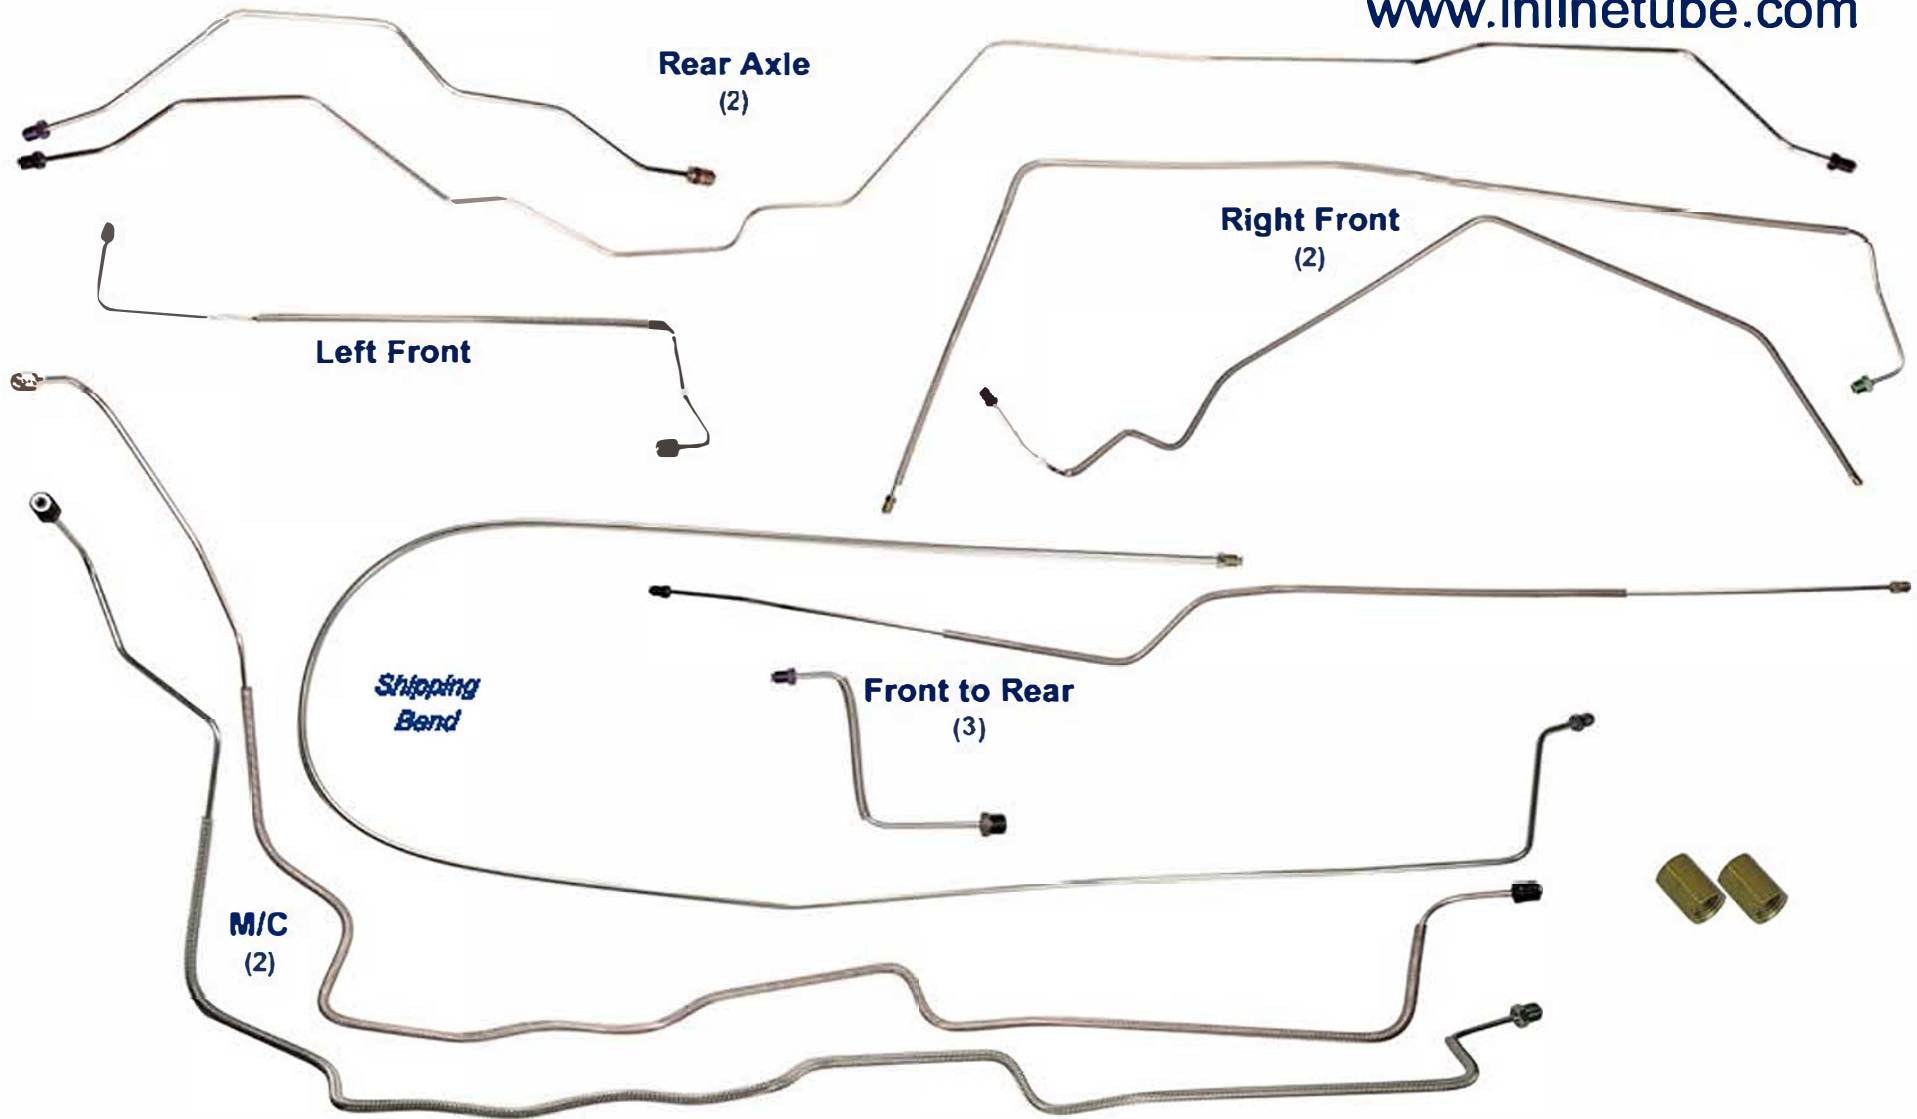

FEB9501/SFEB9501 - 10pc

1992-00 Ford Econoline 150 Complete Brake Line Kit 8pc, OE Steel
1992-00 Ford Econoline 150 Complete Brake Line Kit 8pc, Stainless

Inline tube
The Professional Restorers #1 Choice

www.inlinetube.com

***Re-designed for easier shipping/installation of factory brake lines for unmodified vehicles using original components.**
Images are for identification purposes and are not to scale.