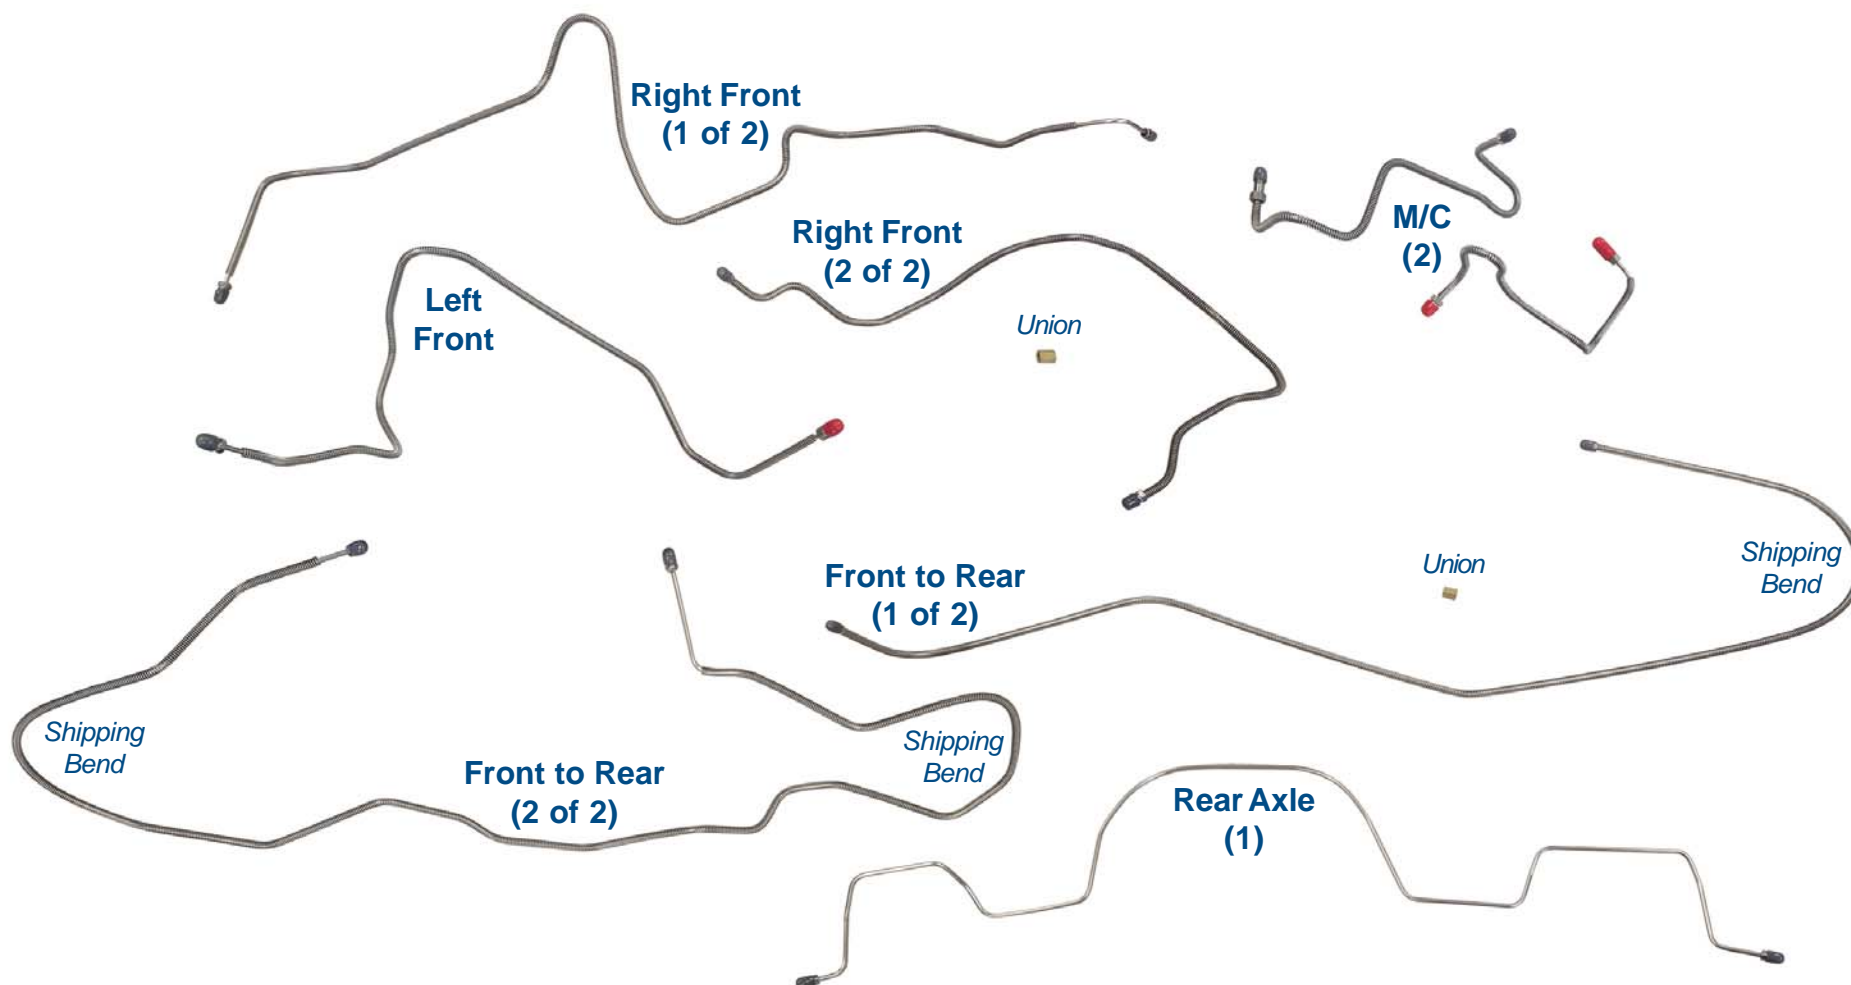

## SFEB9502 - 8pc (+ two unions)

1995-97 Ford Explorer Two/Four-Door Four-Wheel Disc w/ABS\*

# Inline tube

The Professional Restorers #1 Choice

[www.inlinetube.com](http://www.inlinetube.com)

\*Re-designed for easier shipping/installation of factory brake lines for unmodified vehicles using original components. Specific applications may not require all pieces provided.

*Images are for identification purposes and are not to scale.*

rev. 10-19  
© Inline Tube 2019