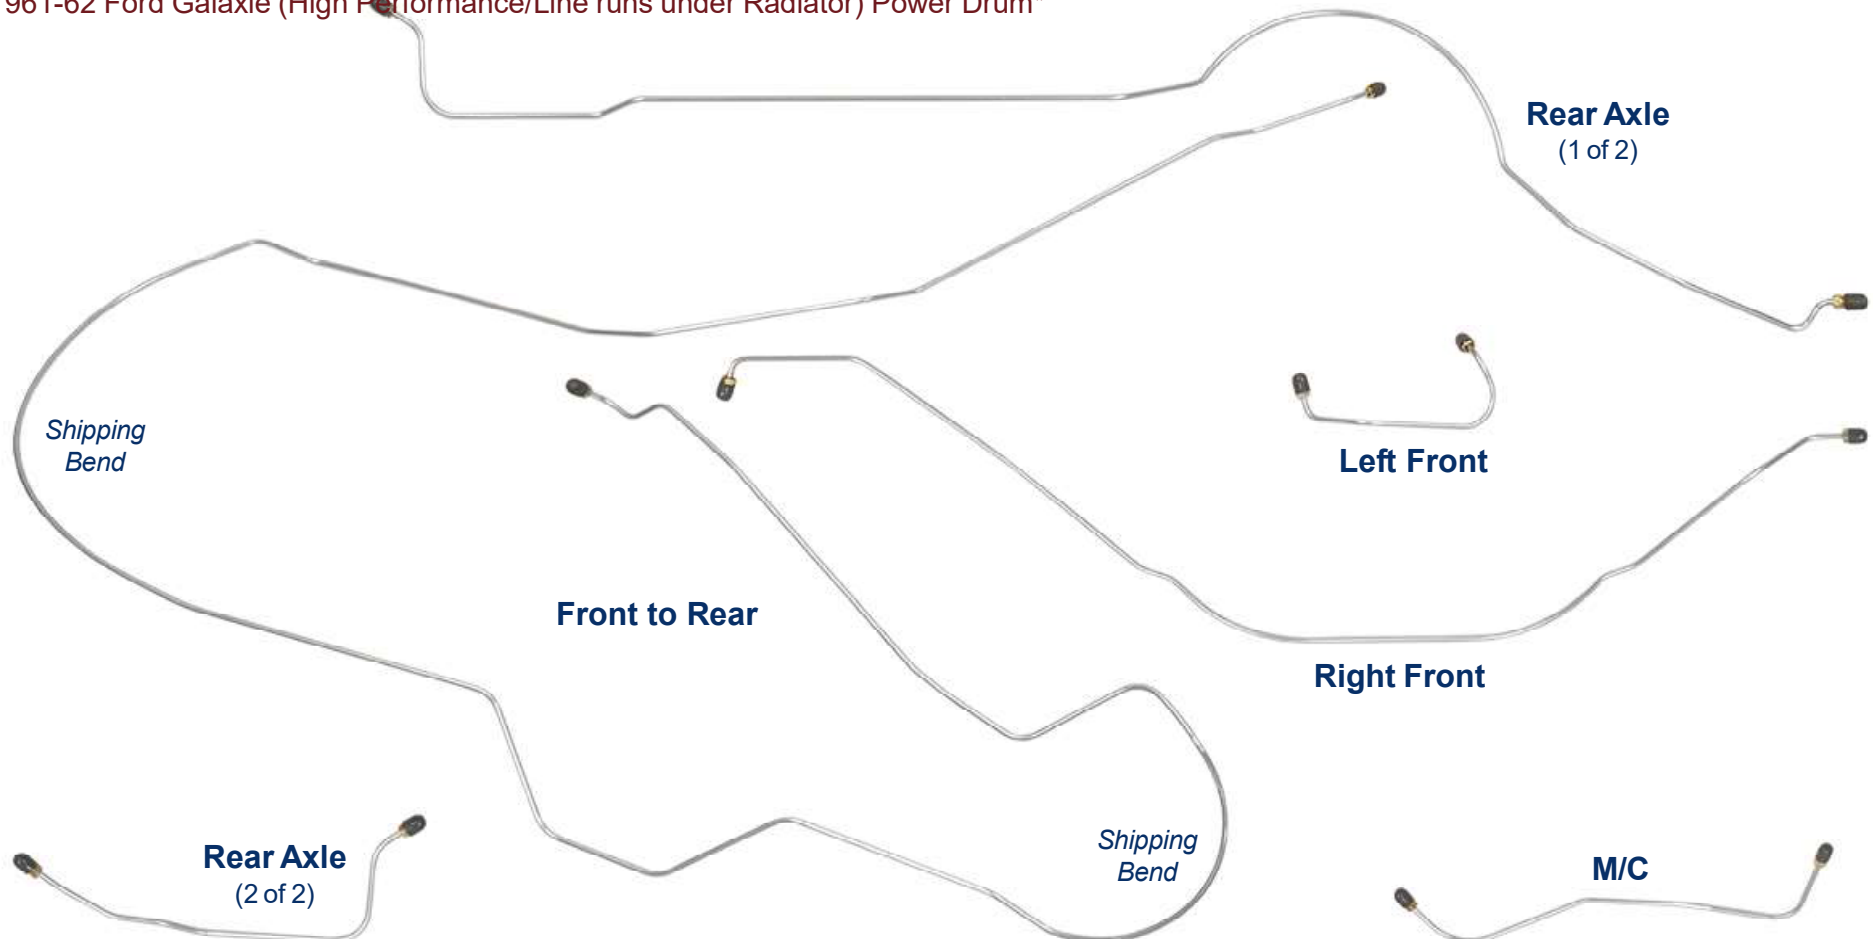

FGB6101/SFGB6101 - 6pc

1961-62 Ford Galaxie Manual Drum*

FGB6102/SFGB6102 - 6pc

1961-62 Ford Galaxie Power Drum*

FGB6103/SFGB6103 - 6pc

1961-62 Ford Galaxie (High Performance/Line runs under Radiator) Manual Drum*

FGB6104/SFGB6104 - 6pc

1961-62 Ford Galaxie (High Performance/Line runs under Radiator) Power Drum*

Inline tube

The Professional Restorers #1 Choice

www.inlinetube.com

*Reproduction of factory brake lines for unmodified vehicles using original components.

Images are for identification purposes and are not to scale.