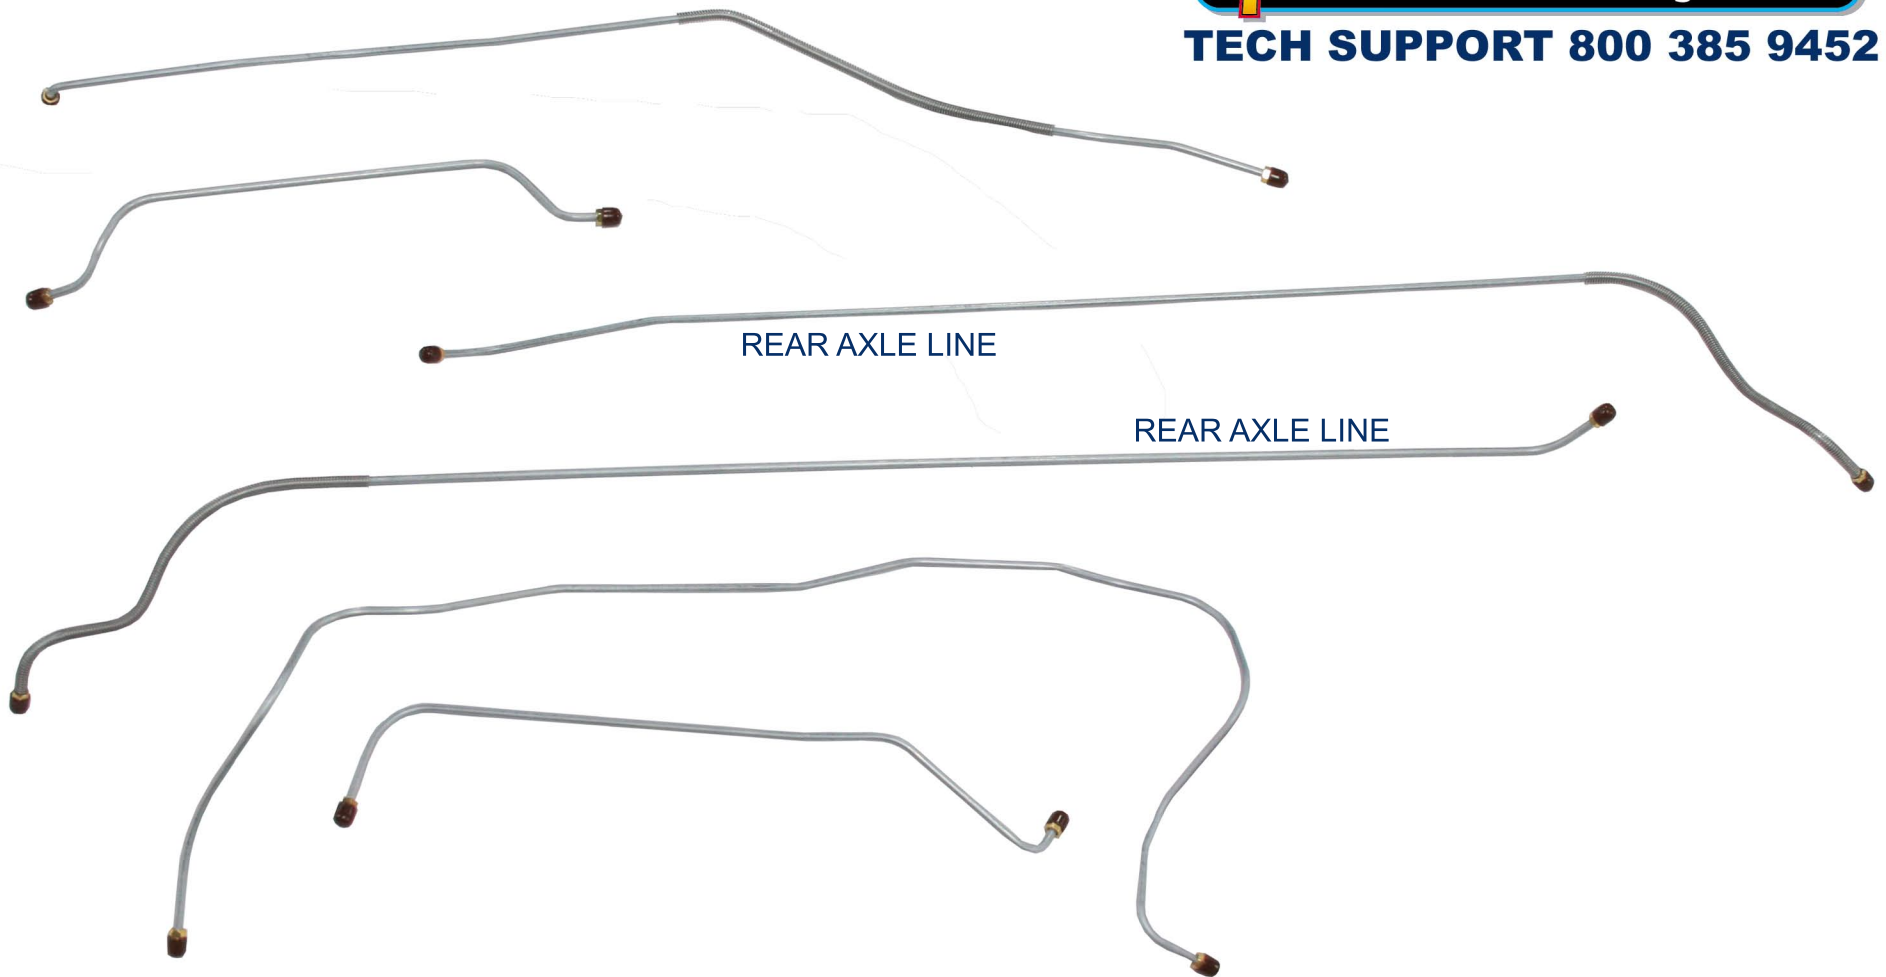

Pn# - (S)FPB4101/(S)FPB4601

1941-48 Ford Special
Brake Line Set - 6pc

41-48 Ford

Inline tube

#1 Choice in Brake Plumbing Products

TECH SUPPORT 800 385 9452

This kit was designed for factory correct vehicles using original components.