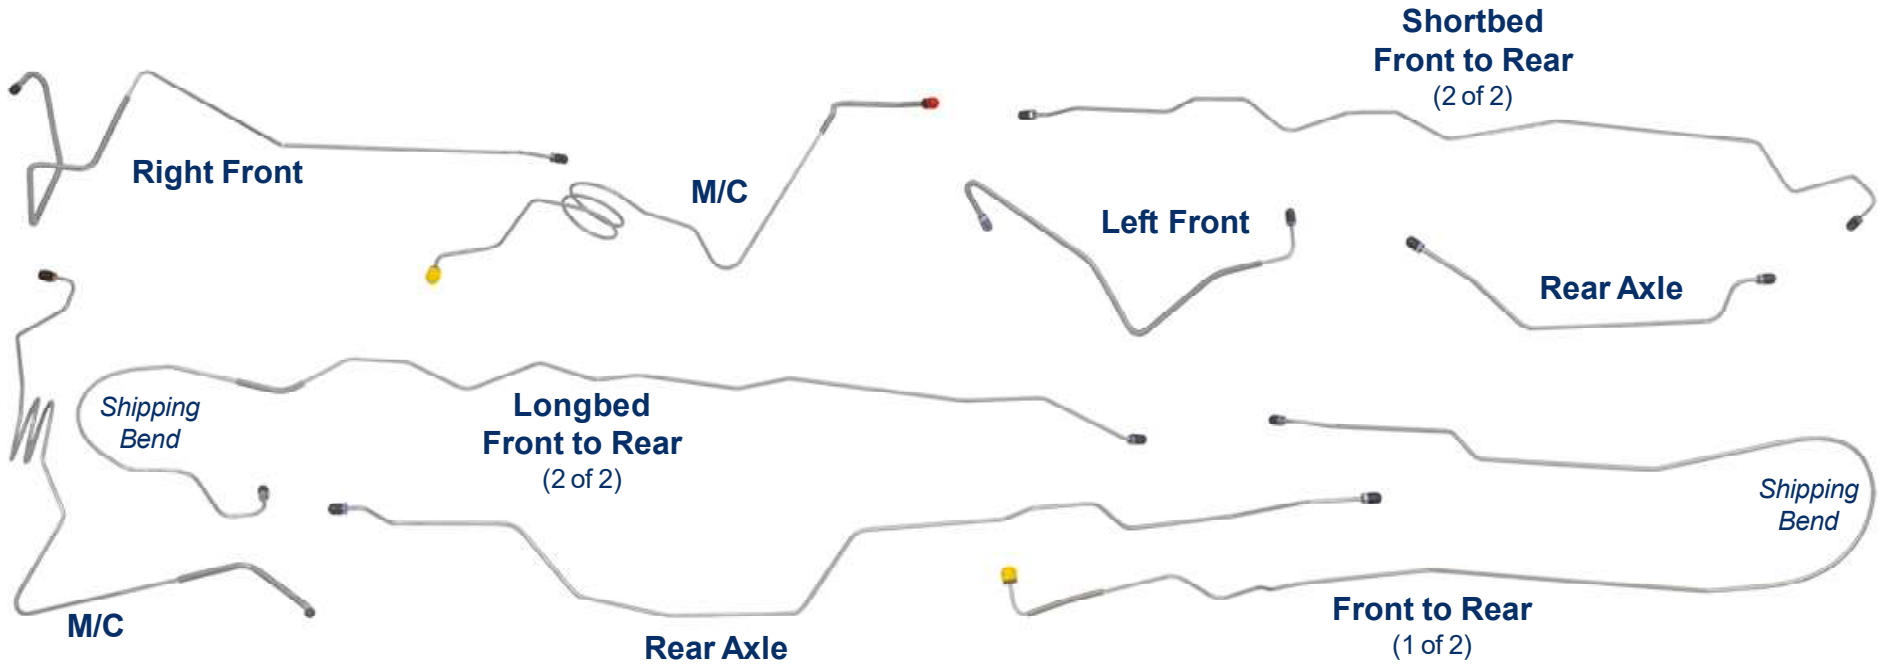

## FRB7601/SFRB7601 - 9pc

1976-79 Ford F100 F150 2WD Std. Cab Longbed Power Disc\*

## FRB7603/SFRB7603 - 9pc

1976-79 Ford F100 F150 2WD Std. Cab Shortbed Power Disc\*

# Inline tube

The Professional Restorers #1 Choice

[www.inlinetube.com](http://www.inlinetube.com)

\*Re-designed for easier shipping/installation of factory brake lines for unmodified vehicles using original components.

Specific applications may not require all pieces provided.

*Images are for identification purposes and are not to scale.*

rev. 11-20  
© Inline Tube 2020