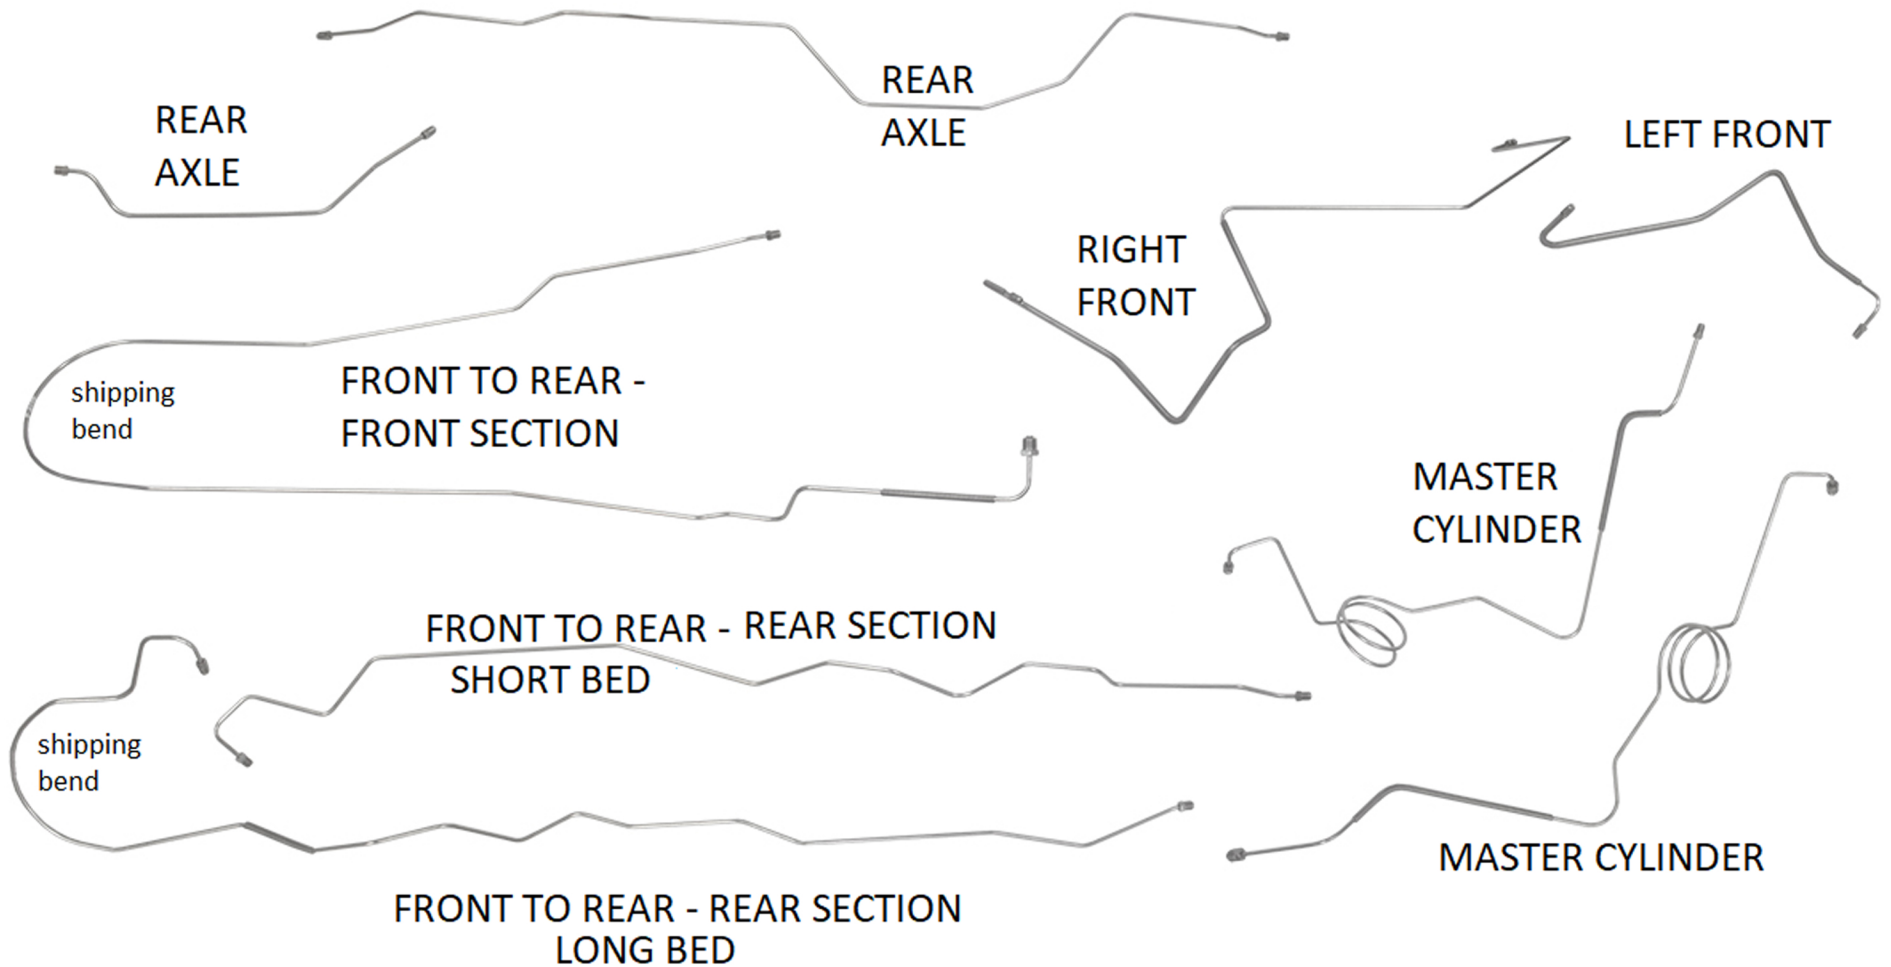

FRB7602 / SFRB7602 - 9 piece kit
FRB7604 / SFRB7604 - 9 piece kit

1976-79 Ford F100/150 2WD Std. Cab Long/Shortbed
Manual Disc Complete Brake Line Set 8pc, OE Steel, stainless

Inline tube
The Professional Restorers #1 Choice
www.inlinetube.com

*Re-designed for easier shipping/installation of factory brake lines for unmodified vehicles using original components.
Images are for identification purposes and are not always to scale.