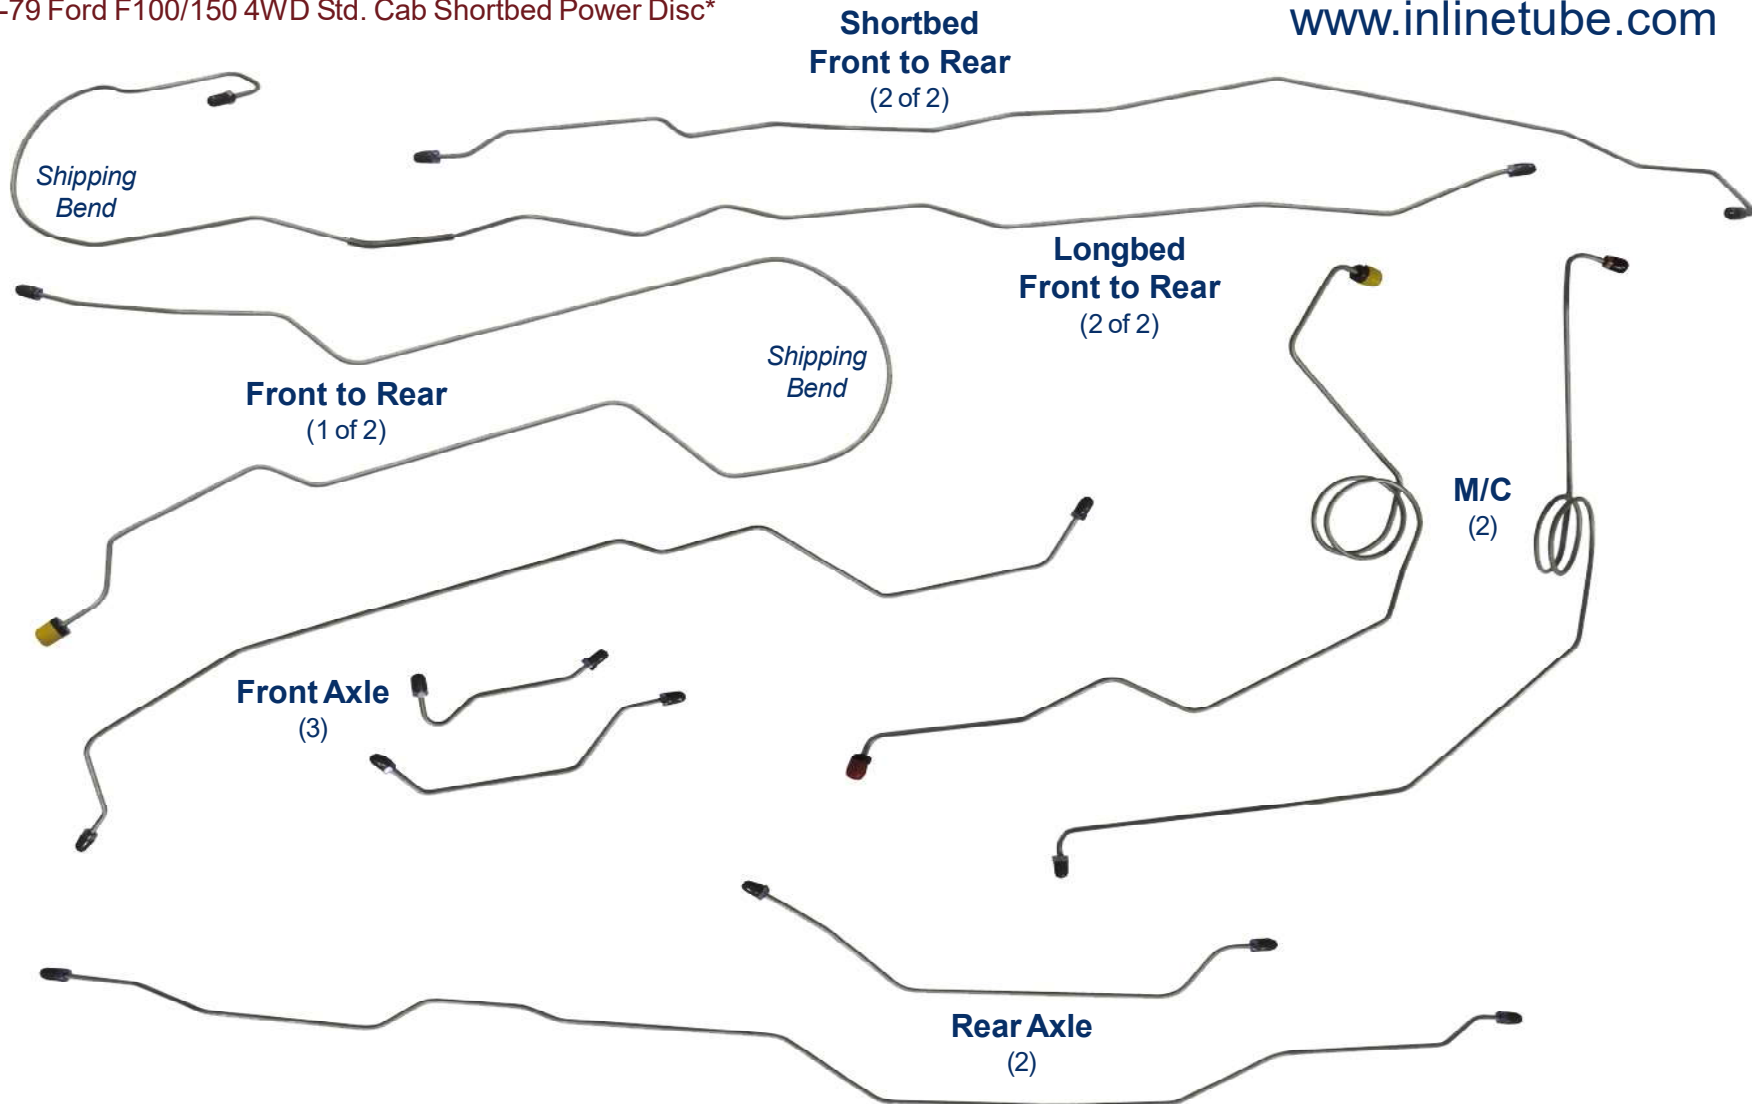

FRB7641/SFRB7641 - 10pc

1976-79 Ford F100/150 4WD Std. Cab Longbed Power Disc*

FRB7643/SFRB7643 - 10pc

1976-79 Ford F100/150 4WD Std. Cab Shortbed Power Disc*

Inline tube

The Professional Restorers #1 Choice

www.inlinetube.com

*Re-designed for easier shipping/installation of factory brake lines for unmodified vehicles using original components.

Specific applications may not require all pieces provided.

Images are for identification purposes and are not to scale.

rev. 9-19
© Inline Tube 2019