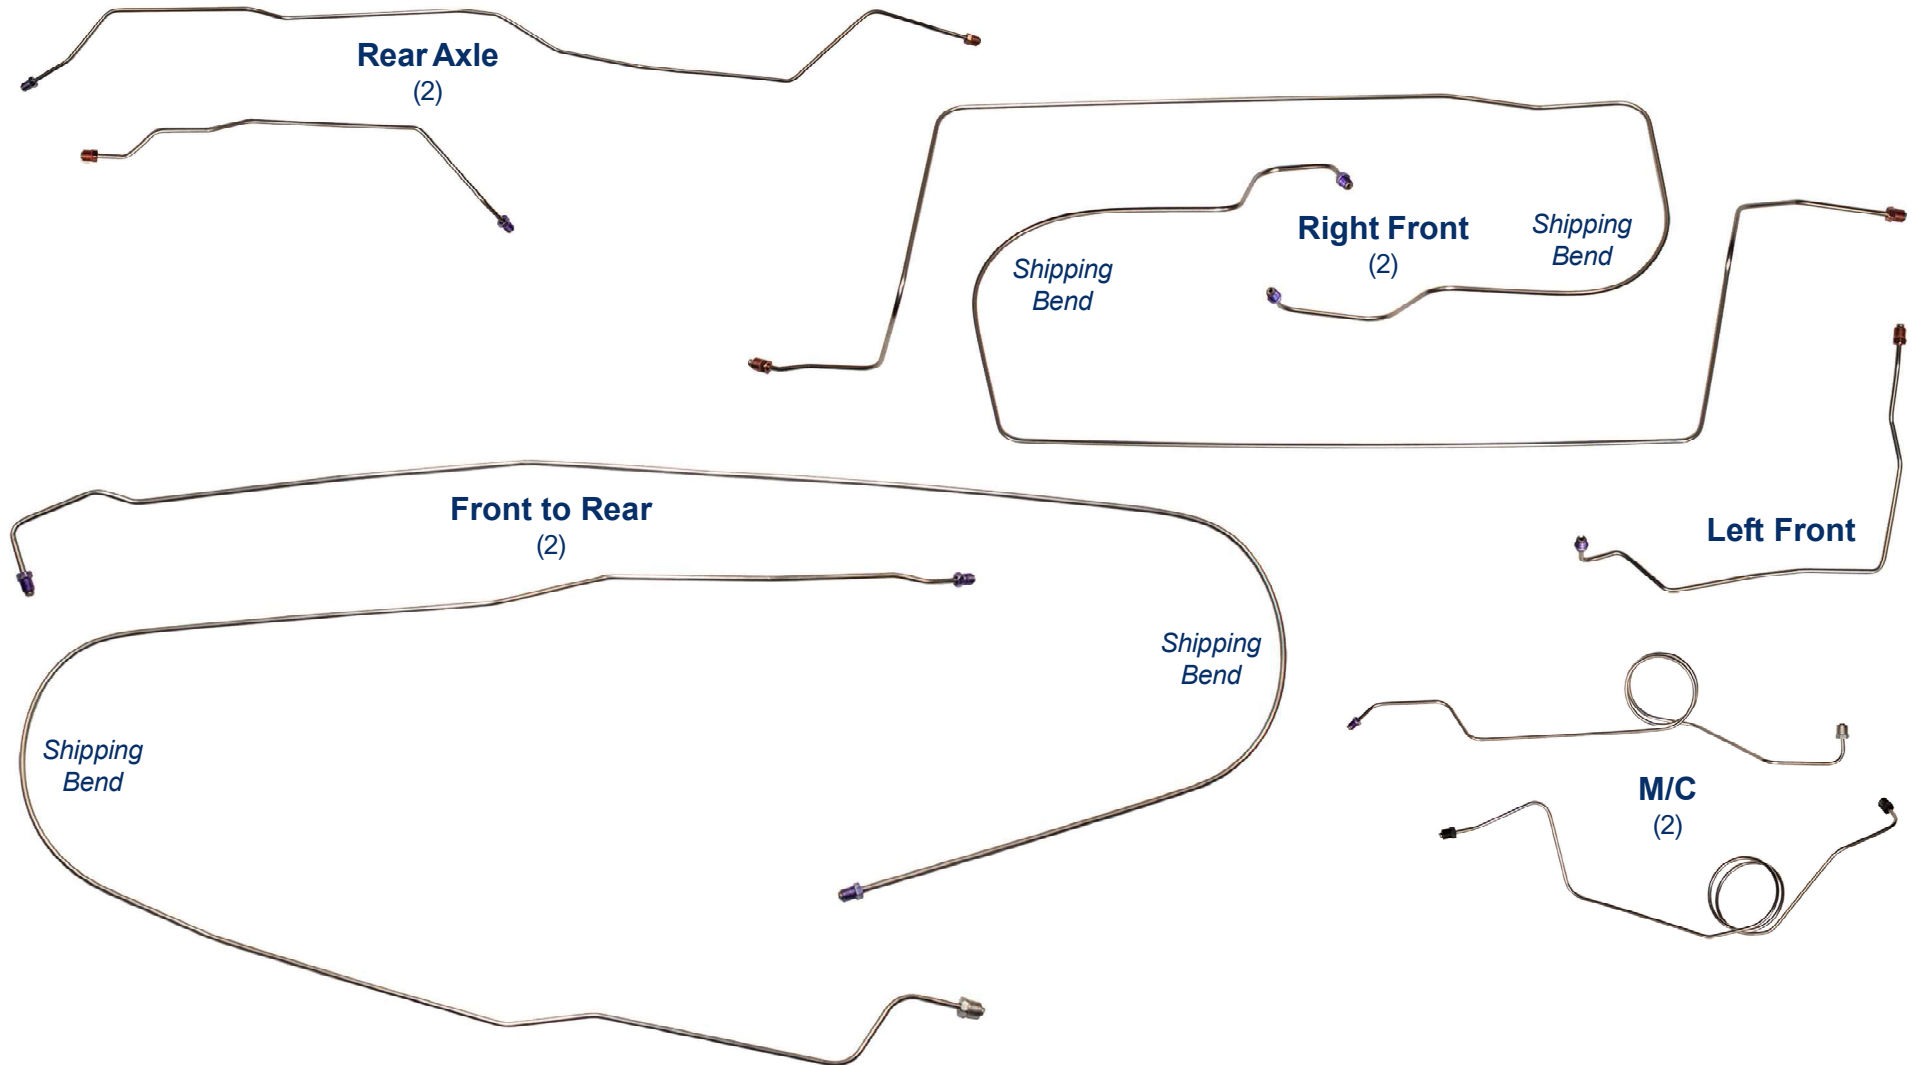

FRB7646/SFRB7646 - 9pc

1977 Ford F250 4WD "Highboy" Std. Cab Longbed Power Disc*

Inline tube

The Professional Restorers #1 Choice

www.inlinetube.com

*Re-designed for easier shipping/installation of factory brake lines for unmodified vehicles using original components.

Specific applications may not require all pieces provided.

Images are for identification purposes and are not to scale.

rev. 1-20

© Inline Tube 2020