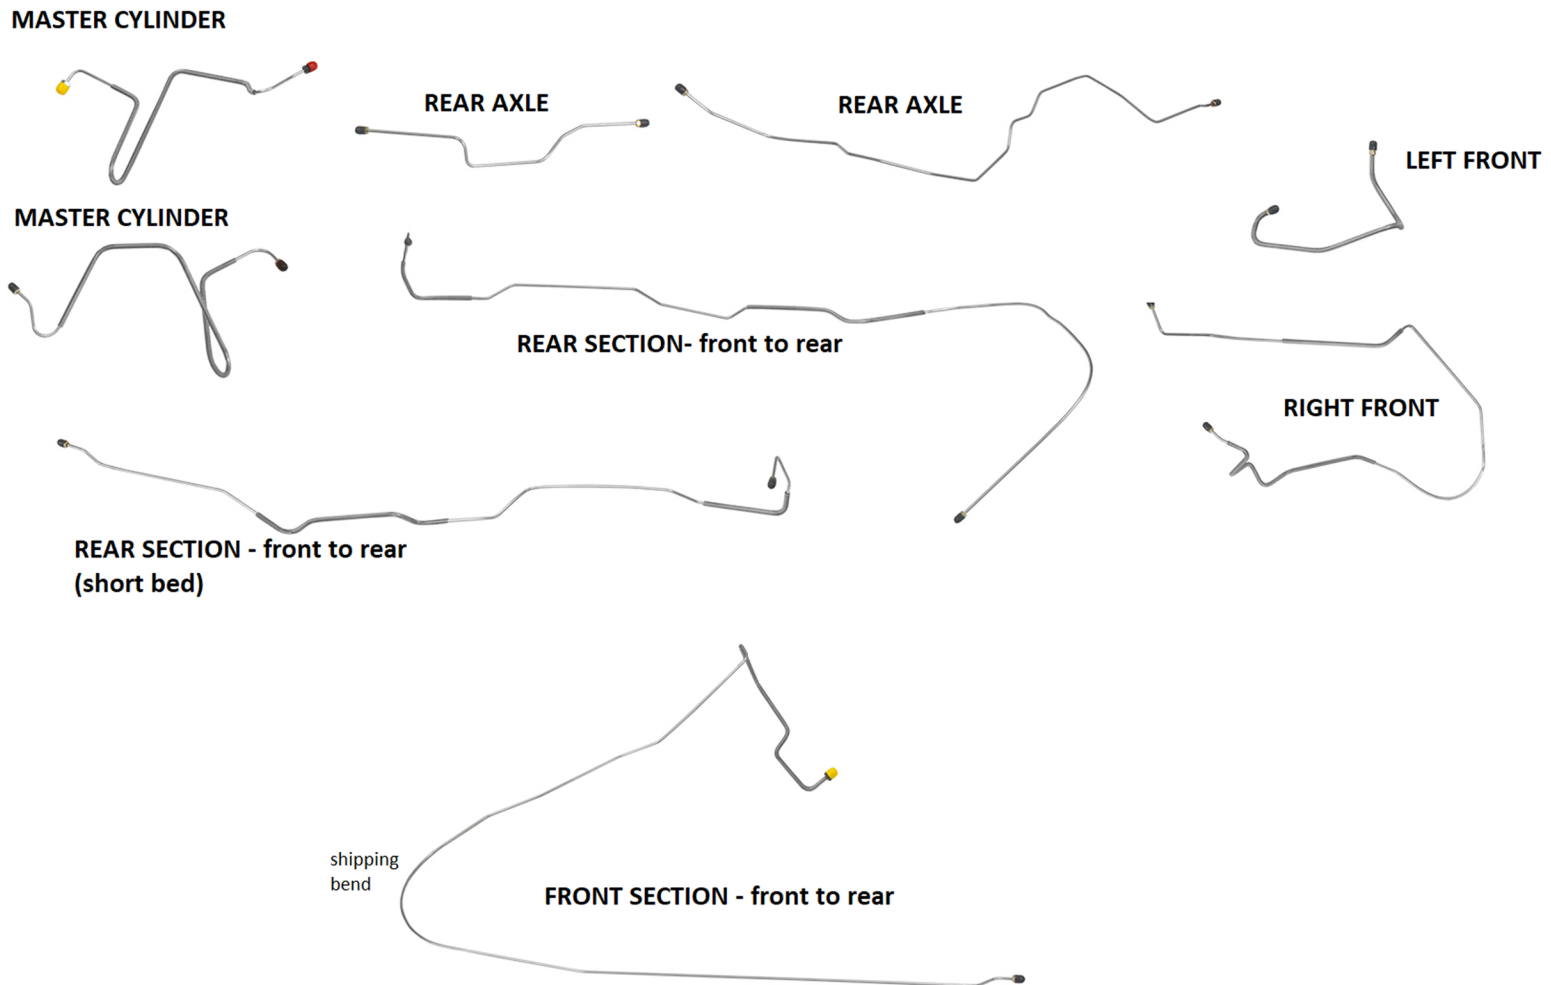

(S)FRB8002 (S)FRB8003 (S)FRB8042 (S)FRB8043

1980-86 Ford F250/350 2/4WD Short/Longbed Power Disc
Complete Brake Line Set 9 pieces, OE Steel, Stainless

Inline tube
The Professional Restorers #1 Choice
www.inlinetube.com

*Re-designed for easier shipping/installation of factory brake lines for unmodified vehicles using original components.
Images are for identification purposes and are not always to scale.