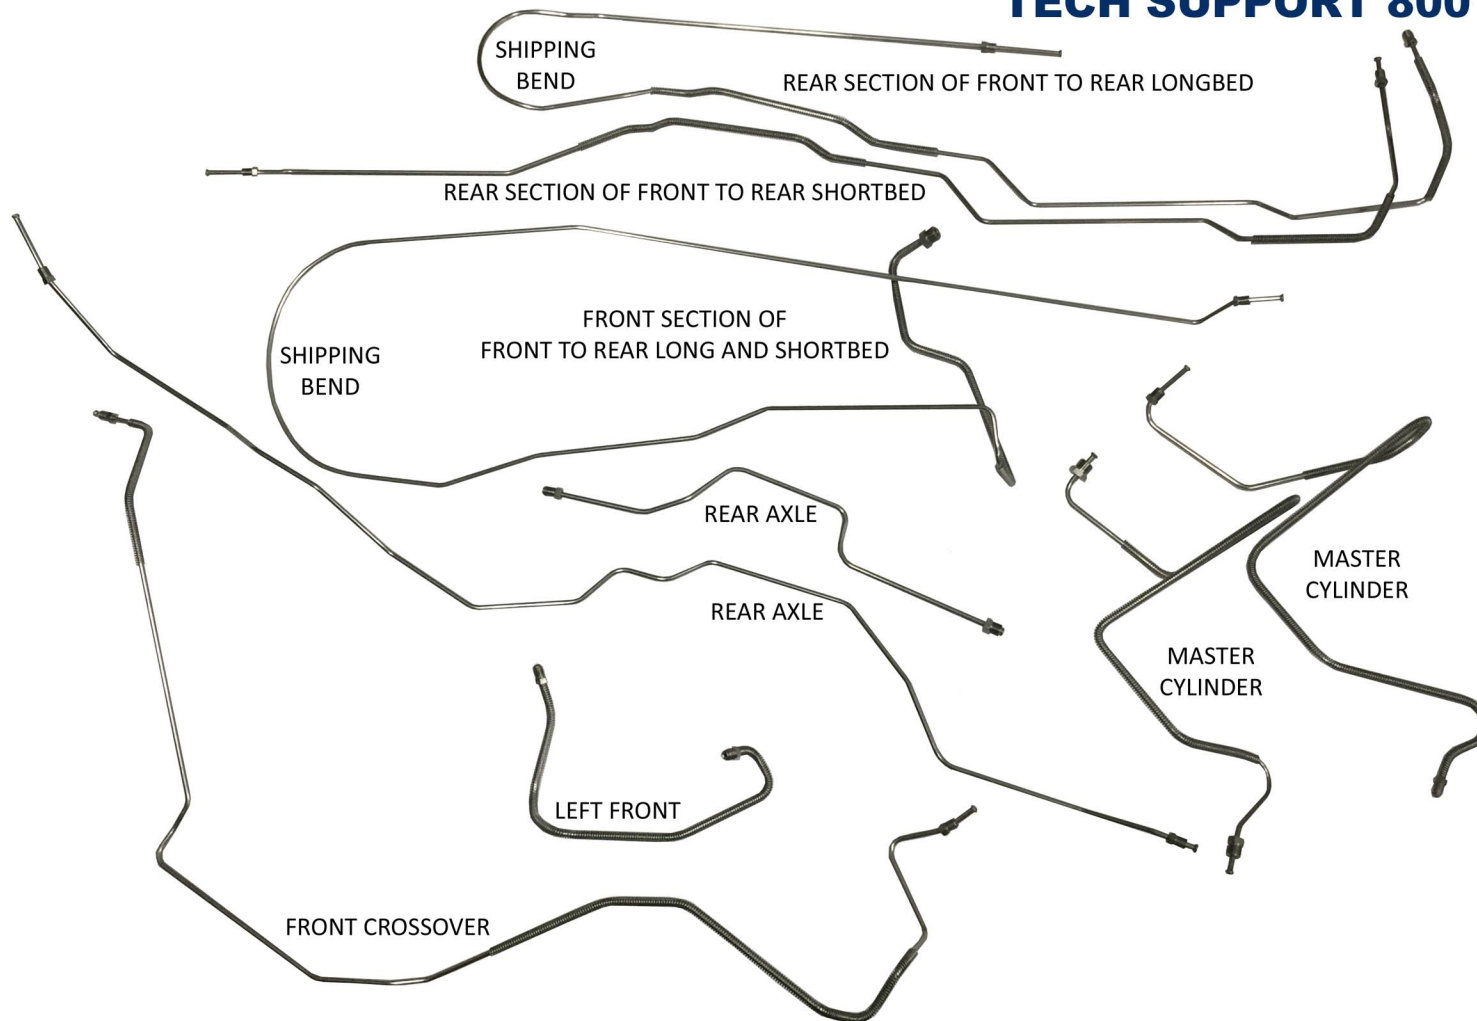

Pn# - FRB8041/FRB8044/FRB8001

1980-86 Ford F-100 & F-150 4WD & 2WD

Short & Long Bed Power Disc

Brake Line Set

80-86 Ford Truck

Inline tube

#1 Choice in Brake Plumbing Products

TECH SUPPORT 800 385 9452

This kit was designed for an easier, hassle free installation.
Installation on your vehicle may not require all of the peices prodvided in this kit.
Once installed simply discard all unused pieces.