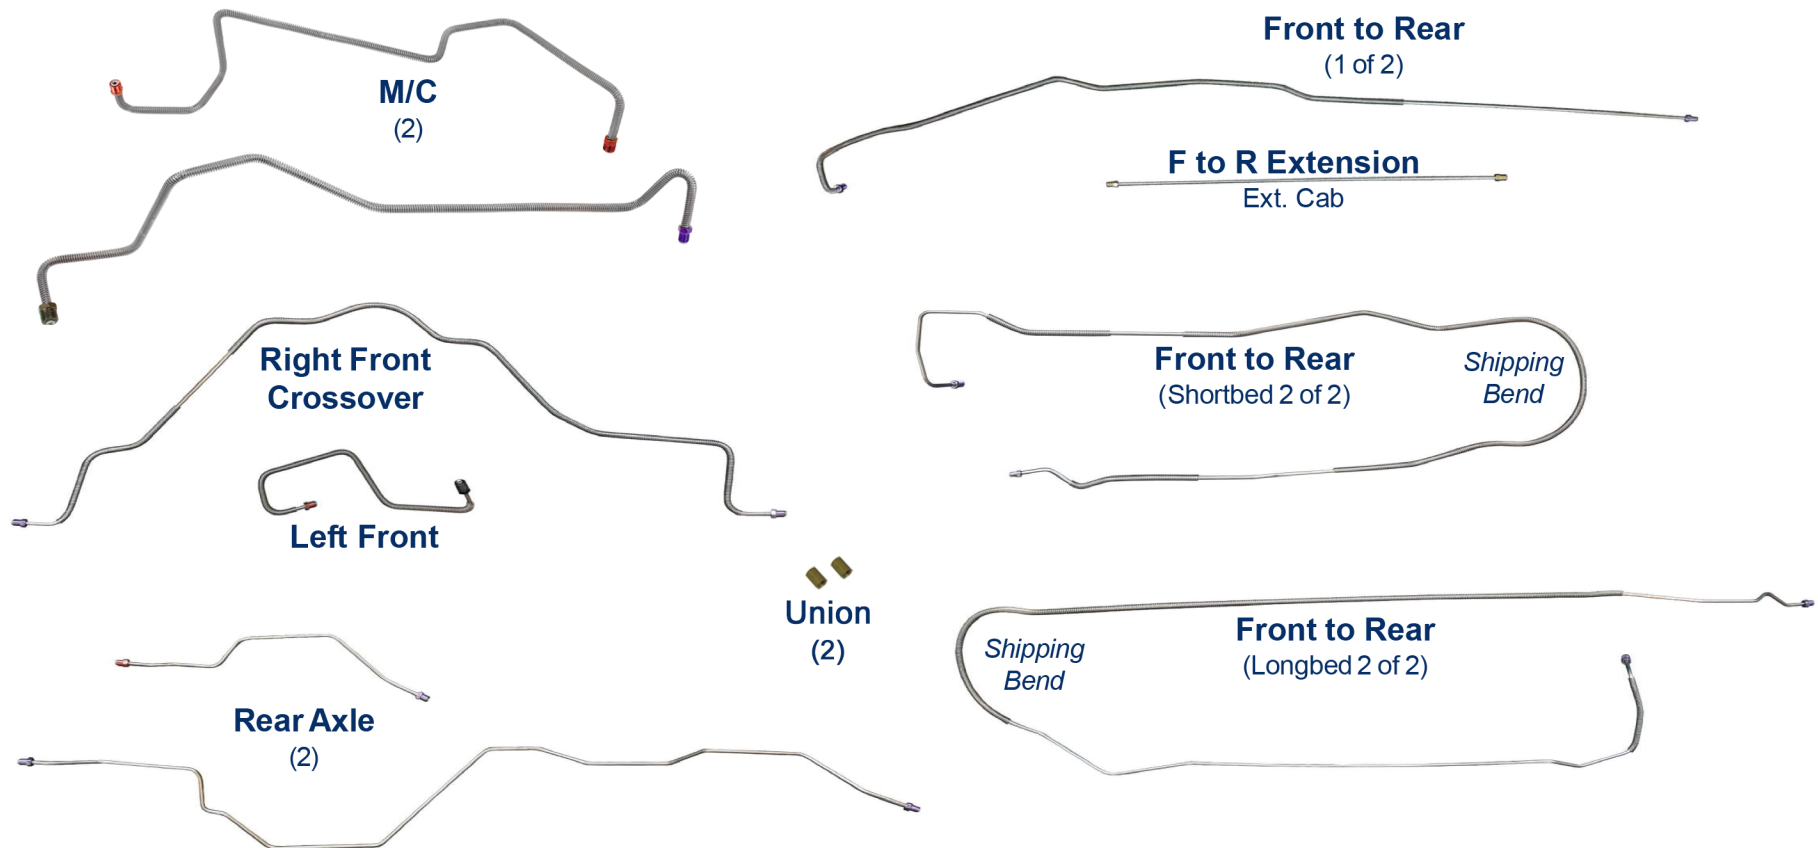

SFRB9301/2 - 10pc (+ two union)

1991-93 Ford F100/150 2WD Std. Cab Long/Shortbed Power Disc*

SFRB9303/4 - 8pc (+ two unions)

1991-93 Ford F150 2WD Ext. Cab Long/Shortbed Power Disc*

SFRB9342/3 - 7pc (+ one union)

1991-93 Ford F150 4WD Std. Cab Long/Shortbed Power Disc*

SFRB9344/5 - 8pc (+ two unions)

1991-93 Ford F150 4WD Ext. Cab Long/Shortbed Power Disc*

Inline tube

The Professional Restorers #1 Choice

www.inlinetube.com

*Reproduction of factory brake lines for unmodified vehicles using original components.

Images are for identification purposes and are not to scale.

rev. 10-27
© Inline Tube 2021