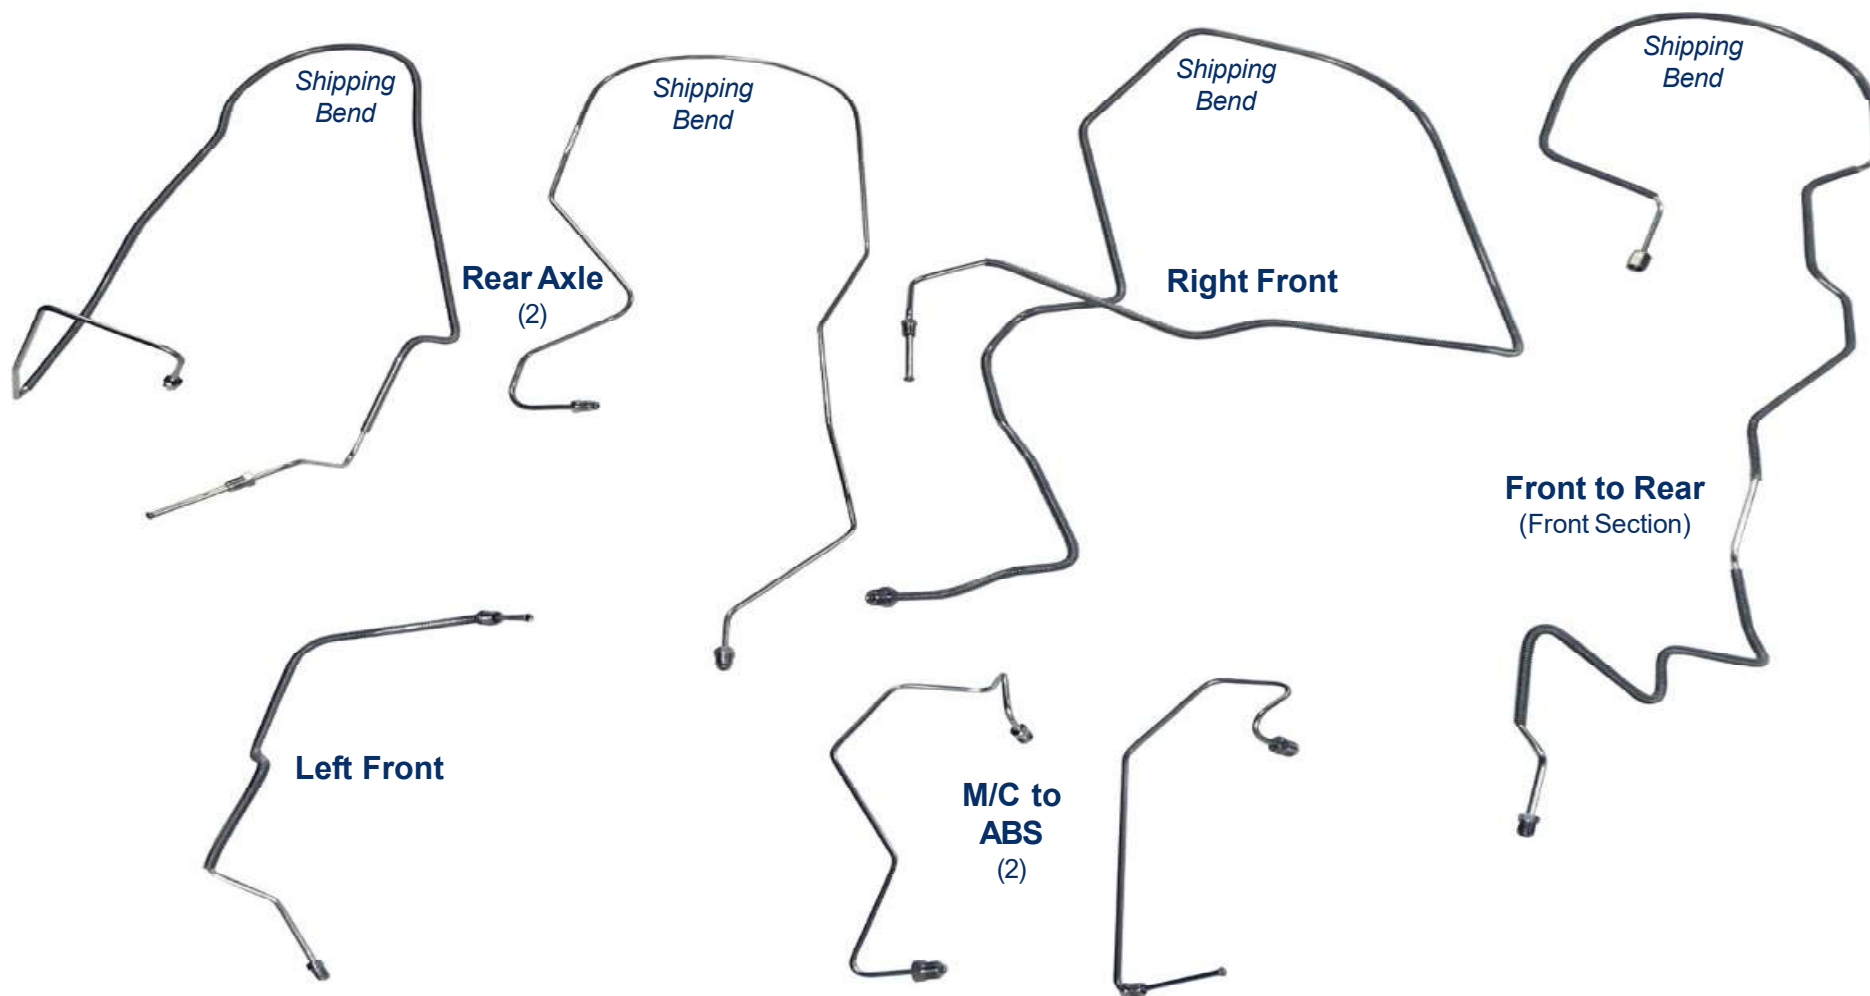

SFB9703 - 7pc

1997-01 Ford/Lincoln Expedition/Navigator 4WD w/ABS @ Radiator*

Inline tube

The Professional Restorers #1 Choice

www.inlinetube.com

*Reproduction of factory brake lines for unmodified vehicles using original components.
Images are for identification purposes and are not to scale.

rev. 9-19
© Inline Tube 2019