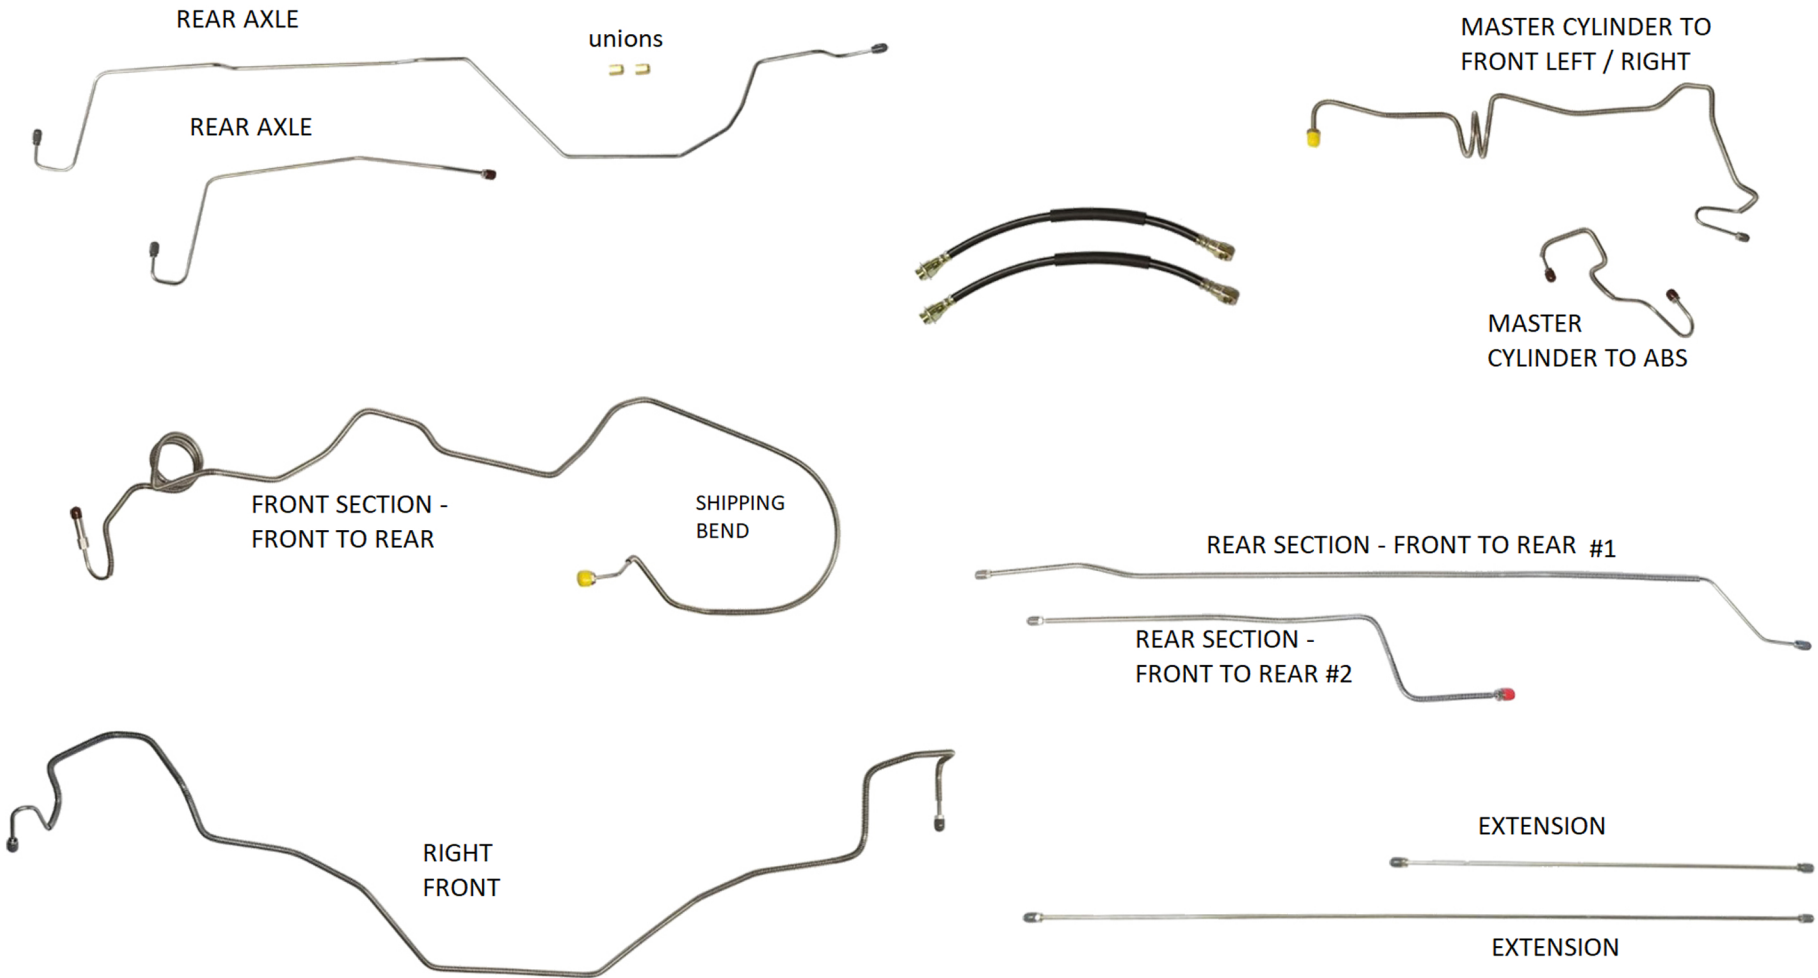

FRB9707, FRB9708, FRB9709, FRB9710 - 14 piece kit
SFRB9707, SFRB9708, SFRB9709, SFRB9710 - 14 piece kit

1997-03 Ford F150 2WD Std./Ext. Cab Long/Shortbed w/Two-Wheel
Rear Disc ABS Power Disc Brake Line Set 14pc, OE steel Stainless

*Re-designed for easier shipping/installation of factory brake lines for unmodified vehicles using original components.
Images are for identification purposes and are not always to scale.