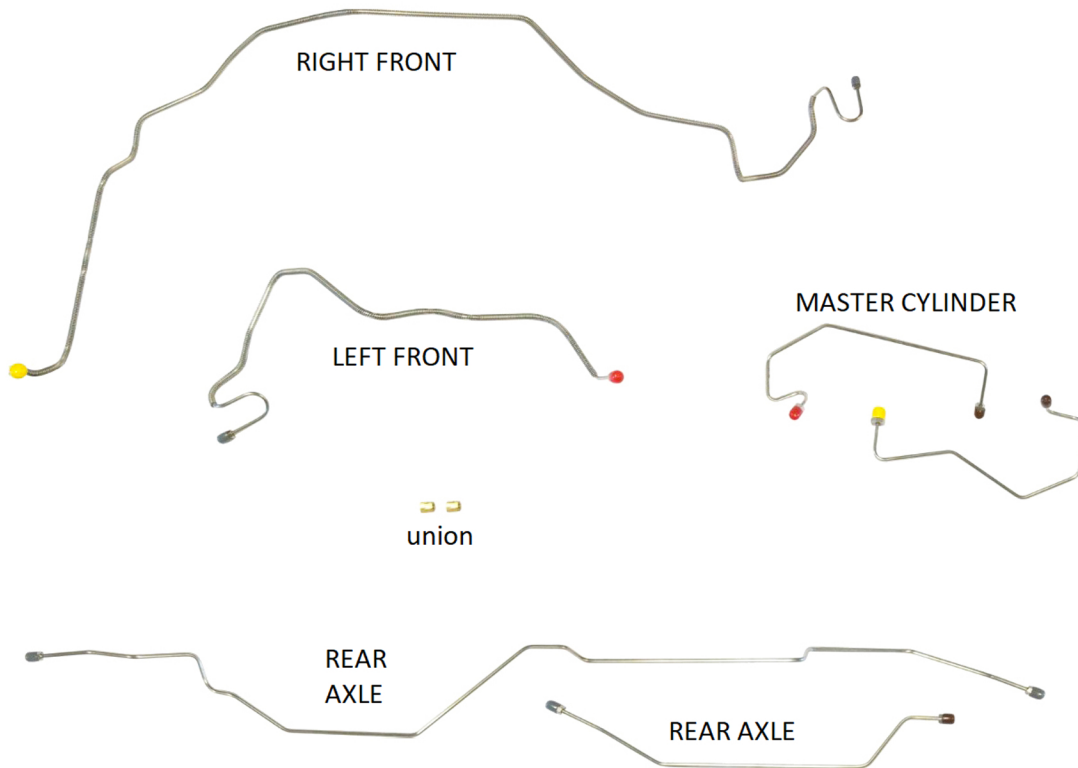

FRB9711, FRB9712, FRB9713, FRB9714 - 14 piece kit
SFRB9711, SFRB9712, SFRB9713, SFRB9714 - 14 piece kit

1997-03 Ford F150 2WD Std./Ext. Cab Long/Shortbed Front Disc/Rear Drum w/Four-Wheel ABS Complete Brake Line Set 14pc, OE steel, stainless

*Re-designed for easier shipping/installation of factory brake lines for unmodified vehicles using original components.
Images are for identification purposes and are not always to scale.