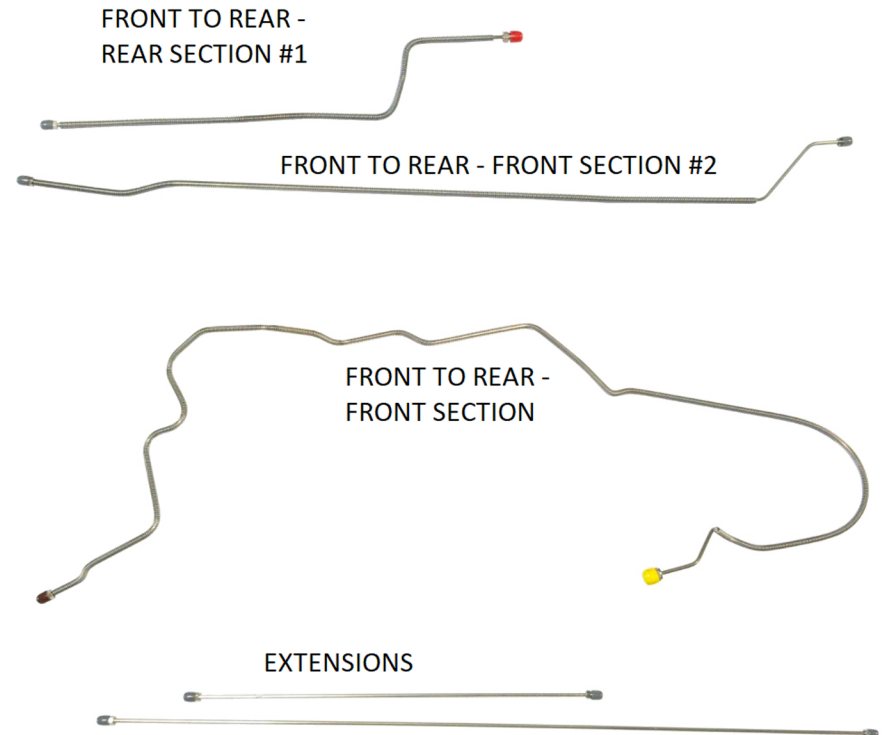

FRB9711, FRB9712, FRB9713, FRB9714 - 14 piece kit
SFRB9711, SFRB9712, SFRB9713, SFRB9714 - 14 piece kit

1997-03 Ford F150 2WD Std./Ext. Cab Long/Shortbed Front Disc/Rear Drum w/Four-Wheel ABS Complete Brake Line Set 14pc, OE steel, stainless

*Re-designed for easier shipping/installation of factory brake lines for unmodified vehicles using original components.
Images are for identification purposes and are not always to scale.