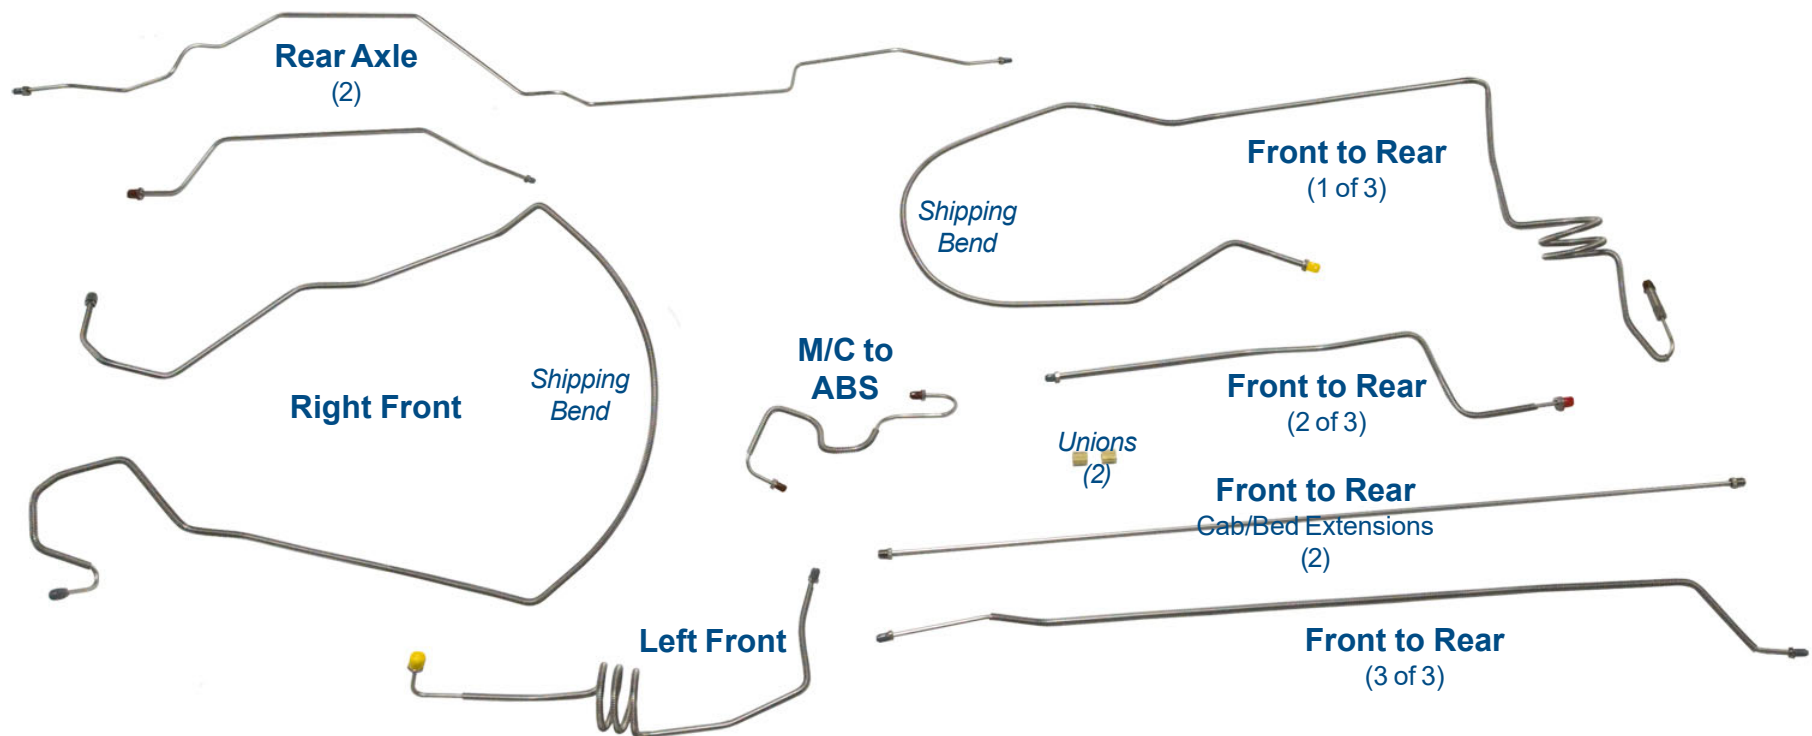

SFRB9743 - 10pc (+ two unions)

1997-03 F150 4WD Std. Cab Shortbed w/Two-Wheel Rear Drum ABS*

SFRB9744 - 9pc

1997-03 Ford F150 4WD Std. Cab Longbed w/Two-Wheel Rear Drum ABS*

SFRB9745 - 9pc

1997-03 Ford F150 4WD Ext. Cab Shortbed w/Two-Wheel Rear Drum ABS*

SFRB9746 - 9pc

1997-03 Ford F150 4WD Ext. Cab Longbed w/Two-Wheel Rear Drum ABS*

Inline tube

The Professional Restorers #1 Choice

www.inlinetube.com

*Re-designed for easier shipping/installation of factory brake lines for unmodified vehicles using original components.
Images are for identification purposes and are not to scale.