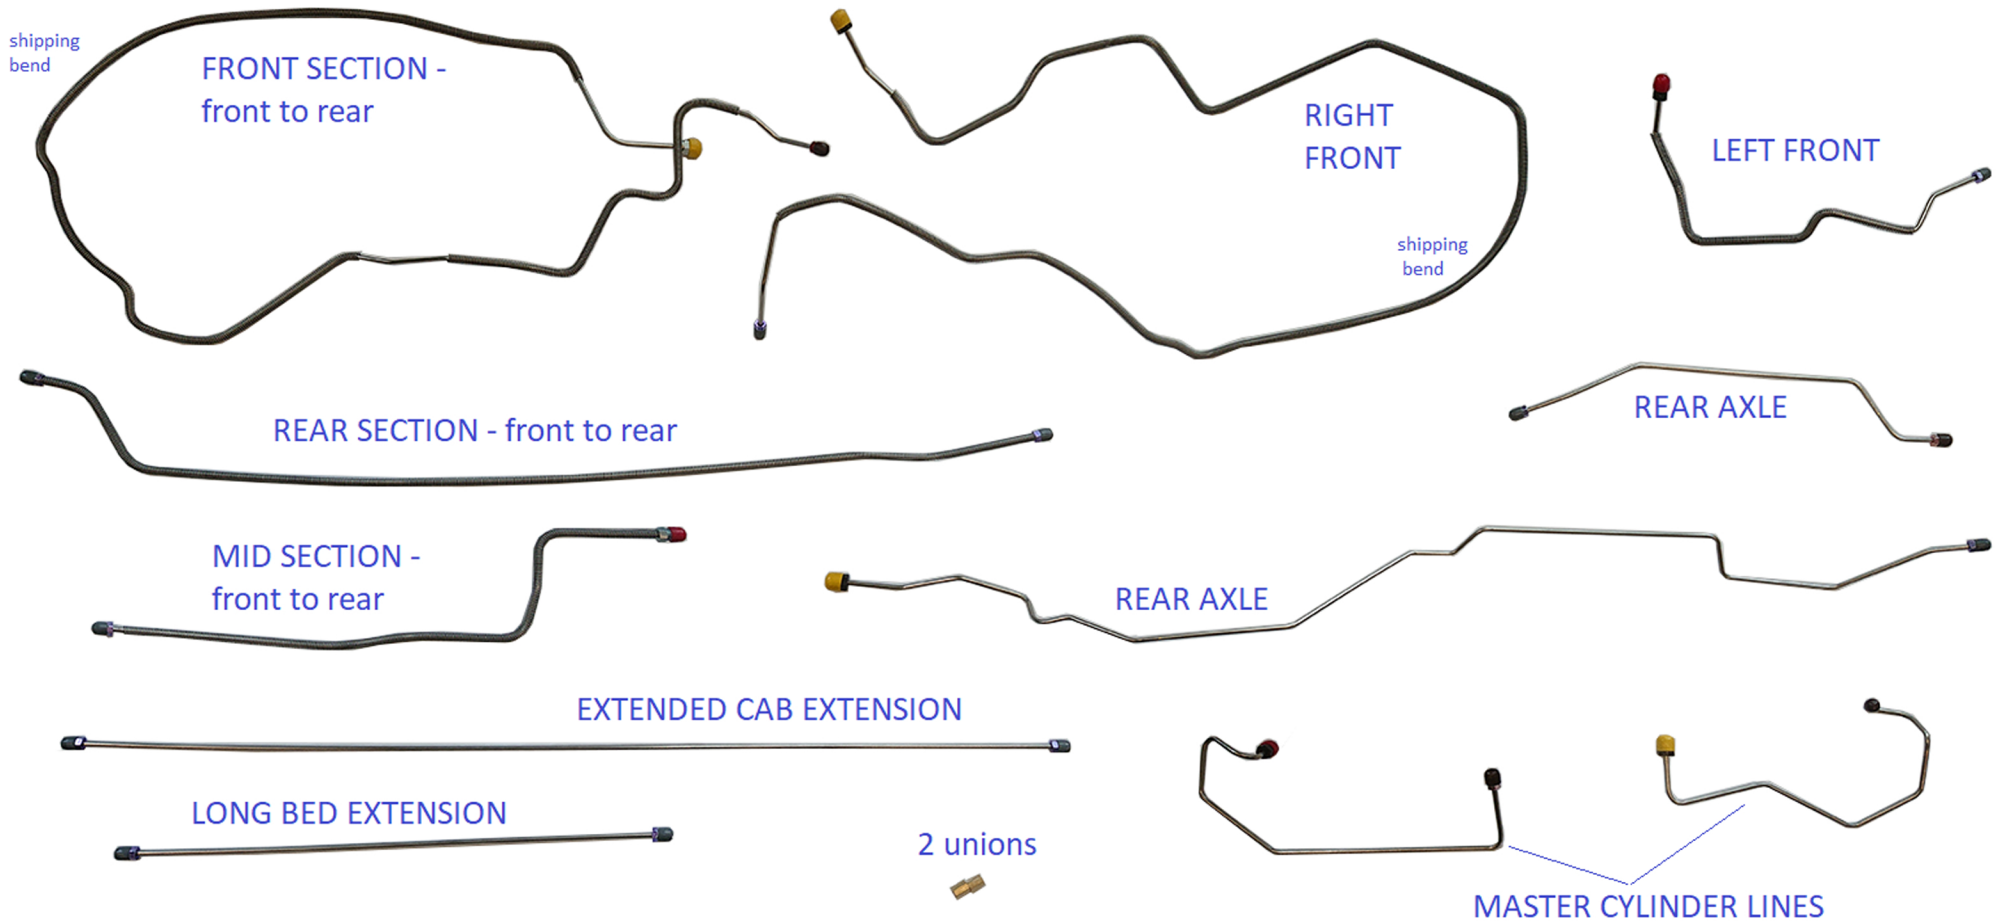

**FRB9742, FRB9751, FRB9752, FRB9753, FRB9754,  
SFRB9742, SFRB9751, SFRB9752, SFRB9753, SFRB9754**

1997-03 Ford F150 4WD Std./Ext. Cab Long/Shortbed Front  
Disc/Rear Drum w/Four-Wheel ABS Complete Brake Line Set  
11 piece, OE Steel , Stainless

**Inline tube**

**The Professional Restorers #1 Choice**

[www.inlinetube.com](http://www.inlinetube.com)

\*Re-designed for easier shipping/installation of factory brake lines for unmodified vehicles using original components.  
*Images are for identification purposes and are not always to scale.*