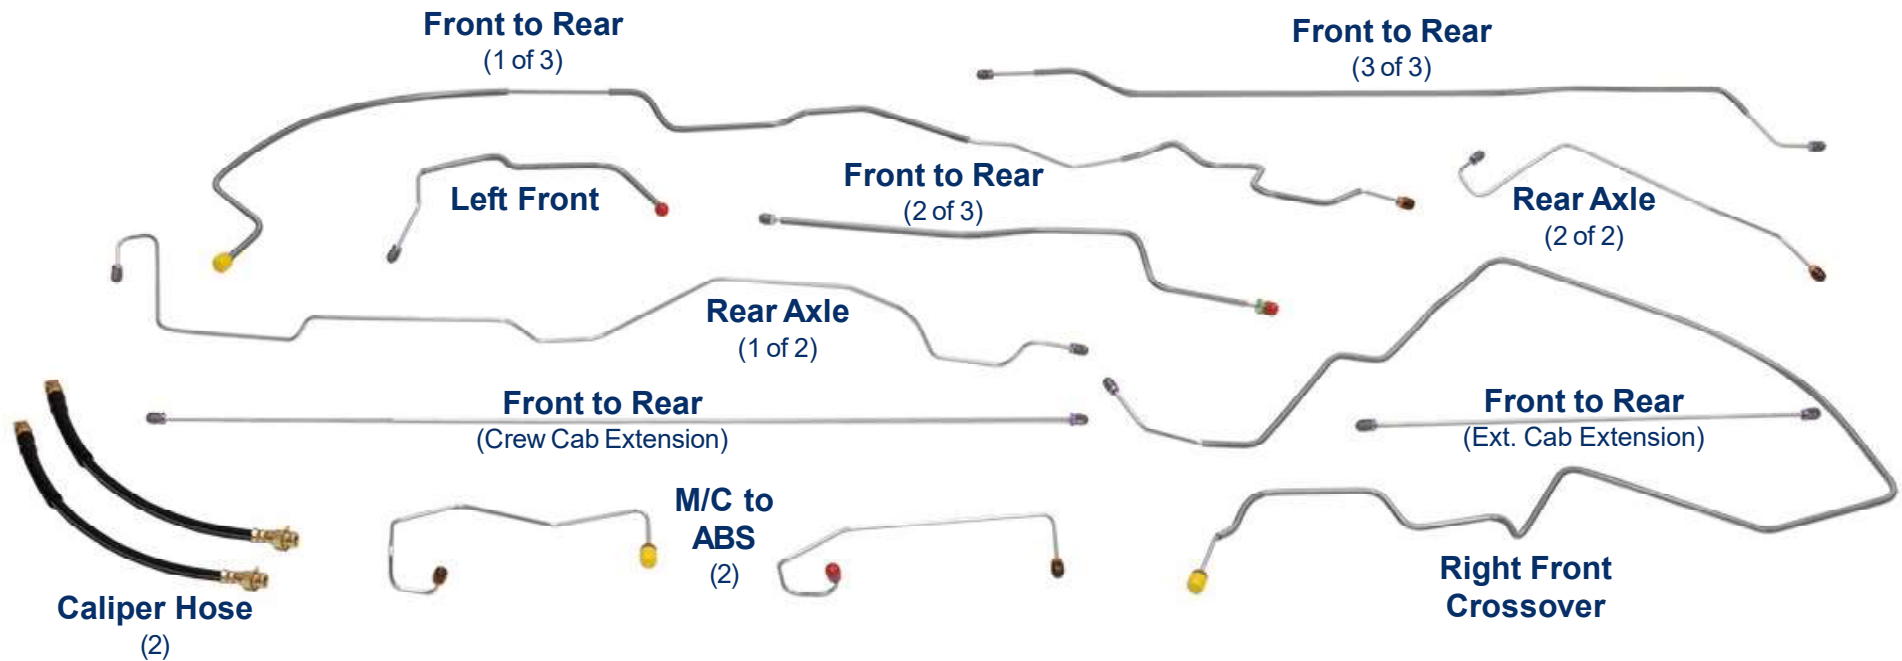

SFRB9755 - 11pc (+ two unions and hoses)

1997-03 Ford F150 4WD All Cab/Bed Lengths Four-Wheel-Disc w/Four-Wheel ABS*

SFRB9756 - 11pc

1997-03 Ford F150 4WD Std. Cab Longbed*

SFRB9757 - 11pc

1997-03 Ford F150 4WD Ext. Cab Shortbed*

SFRB9758 - 11pc

1997-03 Ford F150 4WD Ext. Cab Longbed*

Inline tube

The Professional Restorers #1 Choice

www.inlinetube.com

*Re-designed for easier shipping/installation of factory brake lines for unmodified vehicles using original components.

Images are for identification purposes and are not to scale.

rev. 2-23
© Inline Tube 2021