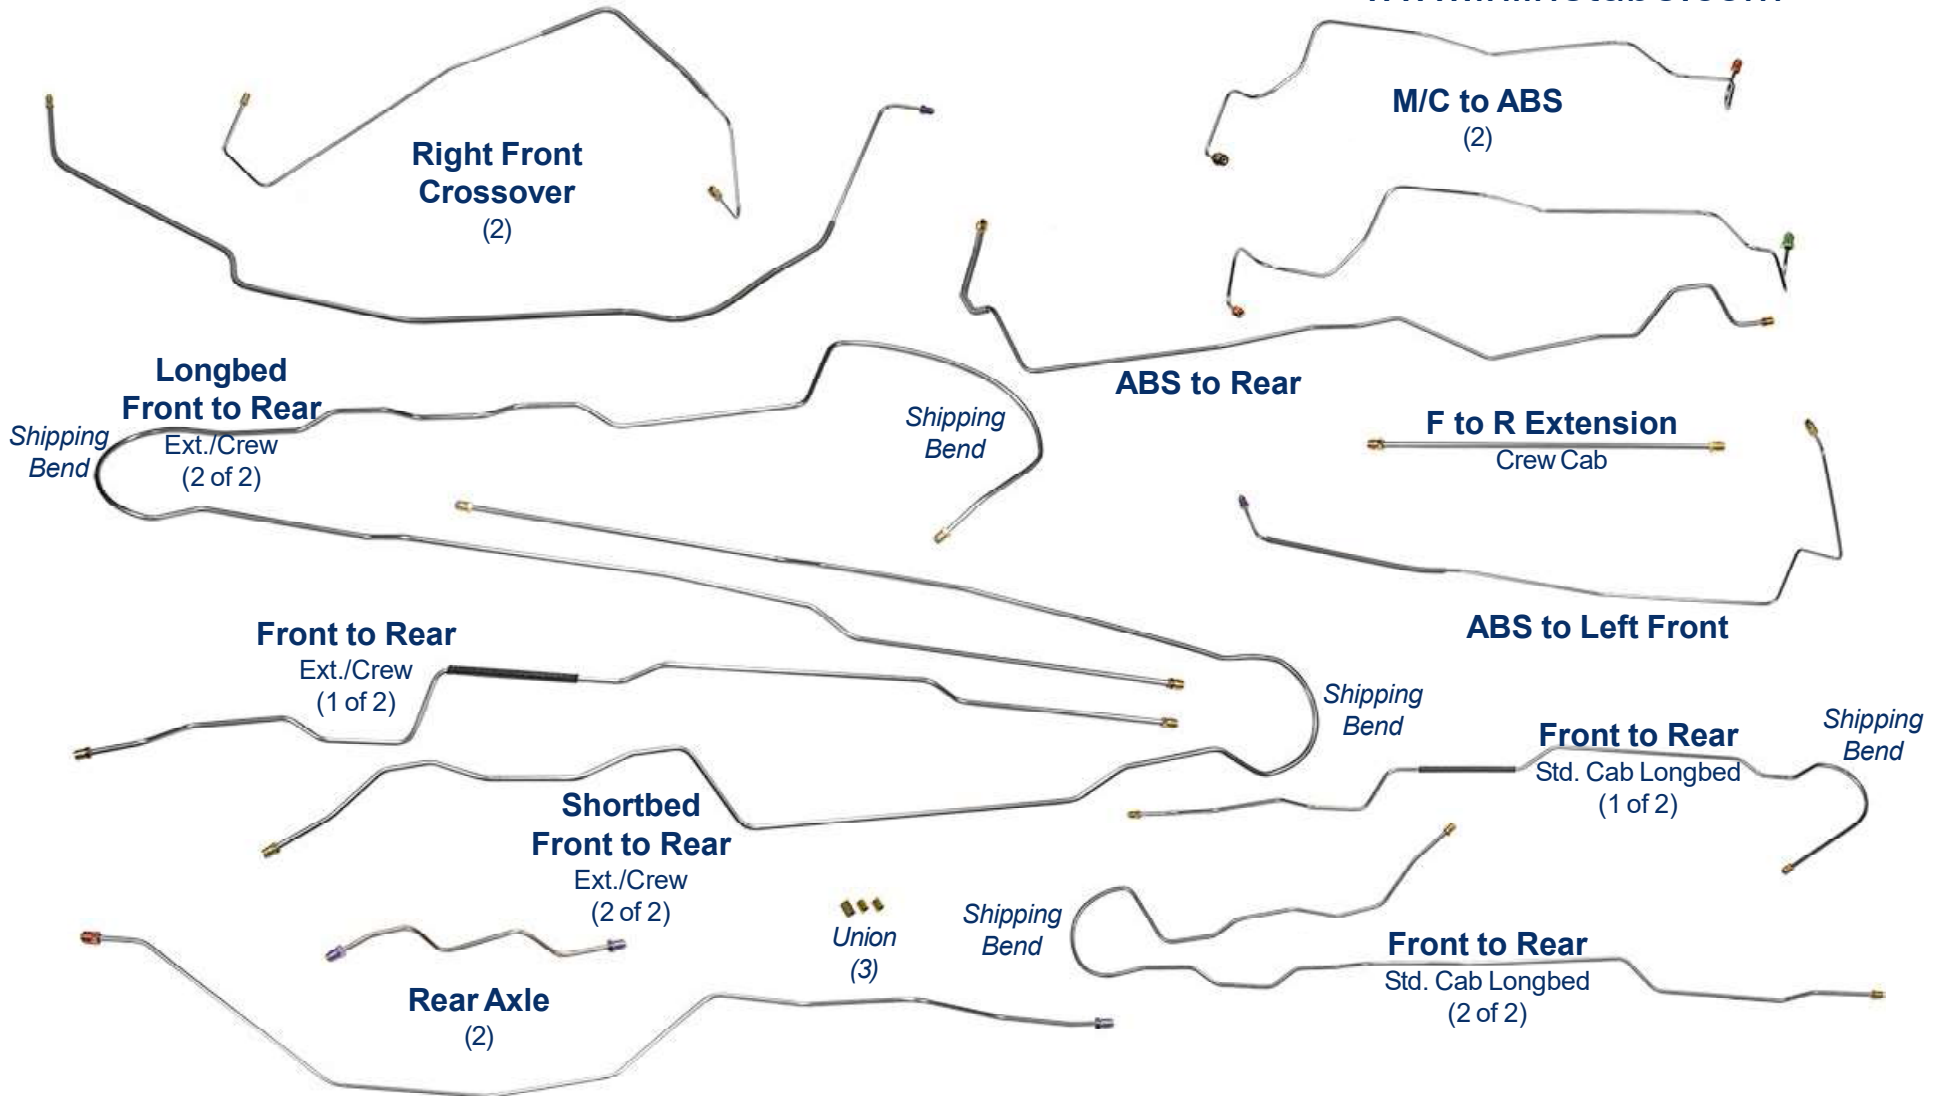

SFRB9947 - 12pc (+ three unions)

SFRB9946 - SFRB9948 - SFRB9949 - SFRB9950

1999-03 Ford F250/350 2/4WD All Cab/Bed Lengths w/ Four-Wheel ABS*
(Top Left of ABS Routing)

Inline tube

The Professional Restorers #1 Choice

www.inlinetube.com

*Re-designed for easier shipping/installation of factory brake lines for unmodified vehicles using original components.

Specific applications may not require all pieces provided.

Images are for identification purposes and are not to scale.