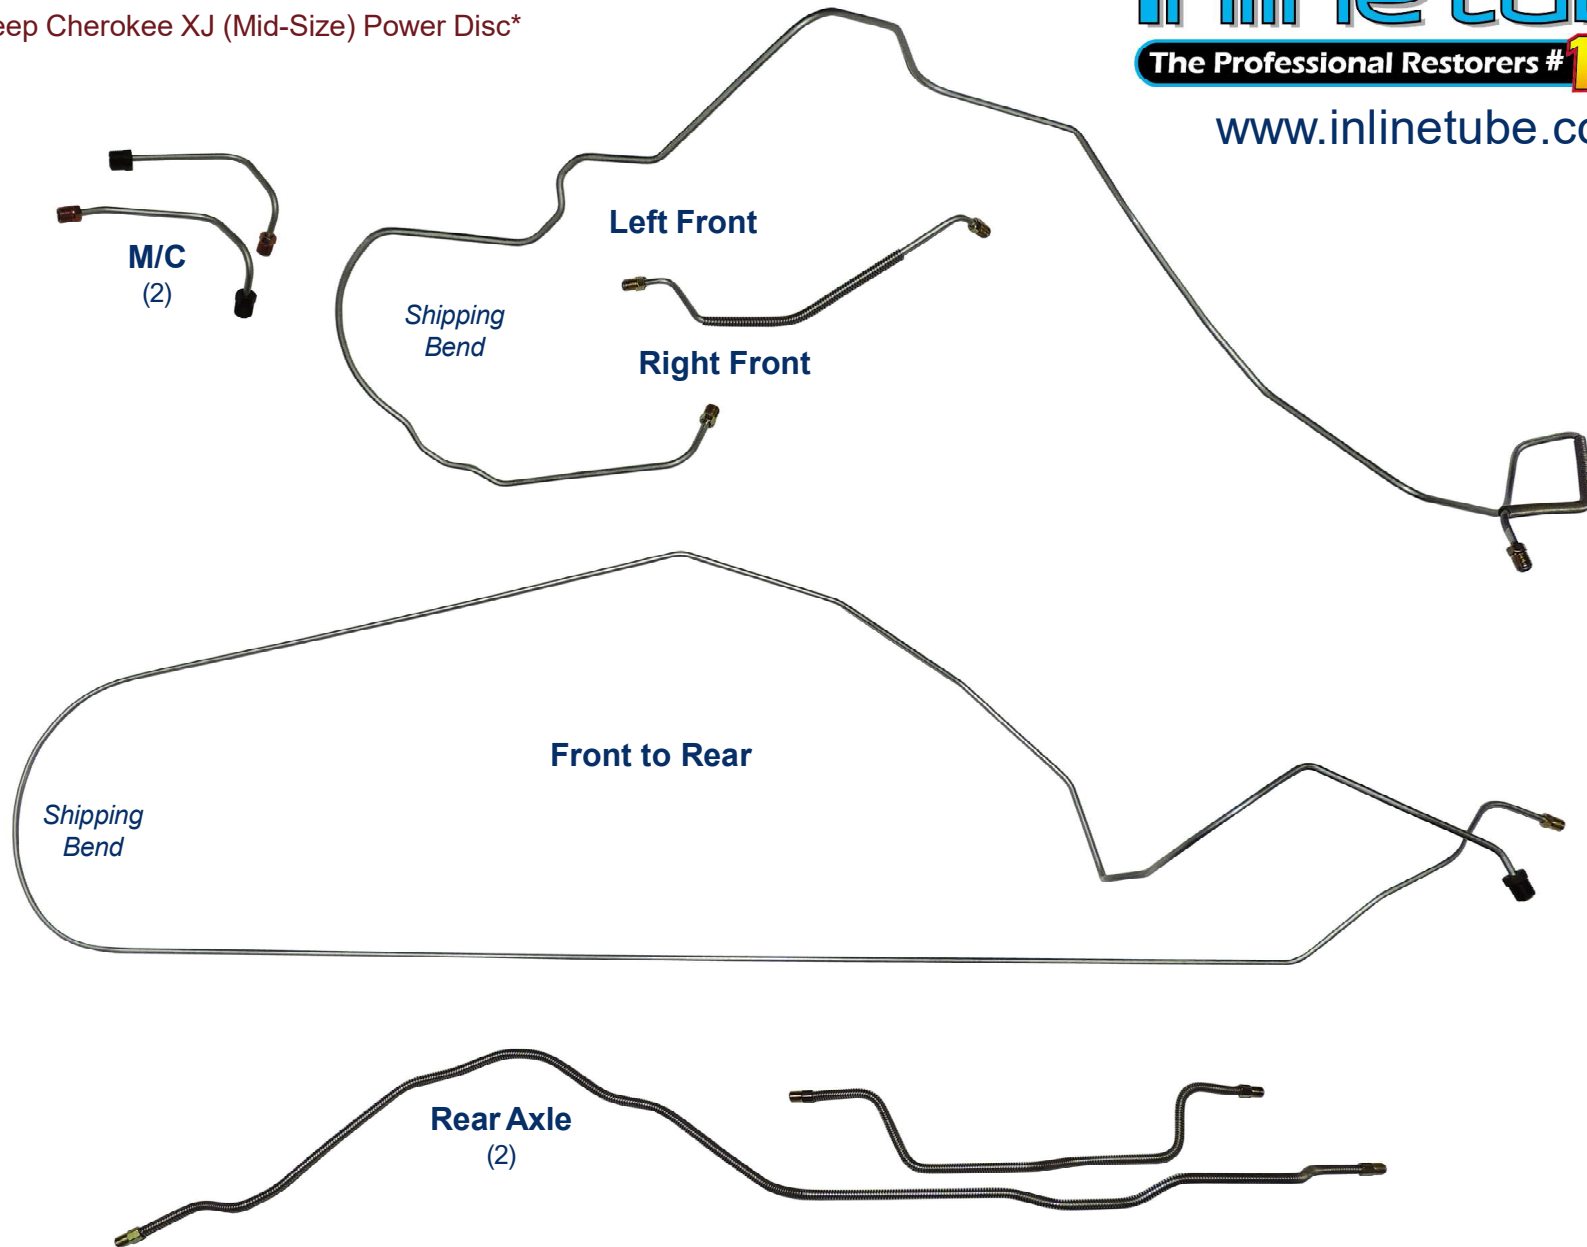

SJCB9101 - 7pc

1991-94 Jeep Cherokee XJ (Mid-Size) Power Disc*

Inline tube

The Professional Restorers #1 Choice

www.inlinetube.com

*Reproduction of factory brake lines for unmodified vehicles using original components.
Images are for identification purposes and are not to scale.

rev. 3-21
© Inline Tube 2021