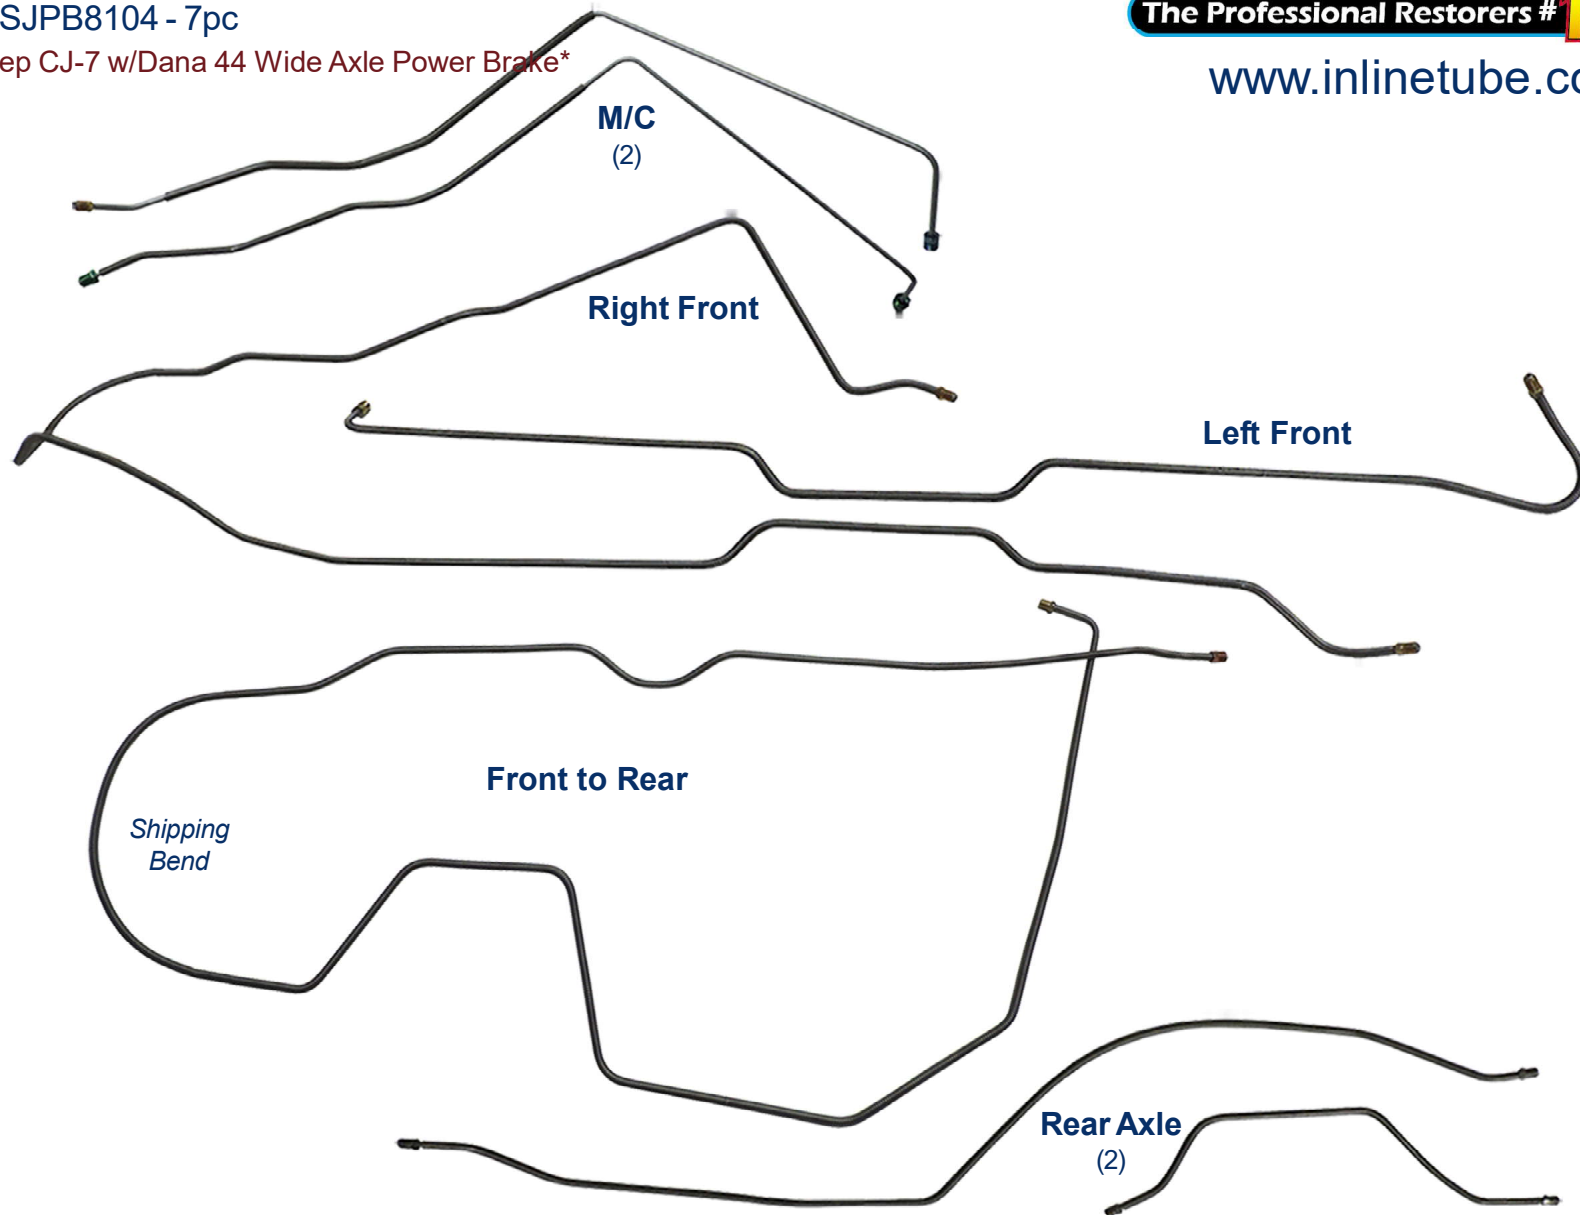

JPB8102/SJPB8102 - 7pc

1983-86 Jeep CJ-7 w/AMC 20 Wide Axle Power Brake*

JPB8104/SJPB8104 - 7pc

1983-86 Jeep CJ-7 w/Dana 44 Wide Axle Power Brake*

Inline tube

The Professional Restorers #1 Choice

www.inlinetube.com

*Reproduction of factory brake lines for unmodified vehicles using original components.
Images are for identification purposes and are not to scale.

rev. 5-21
© Inline Tube 2021