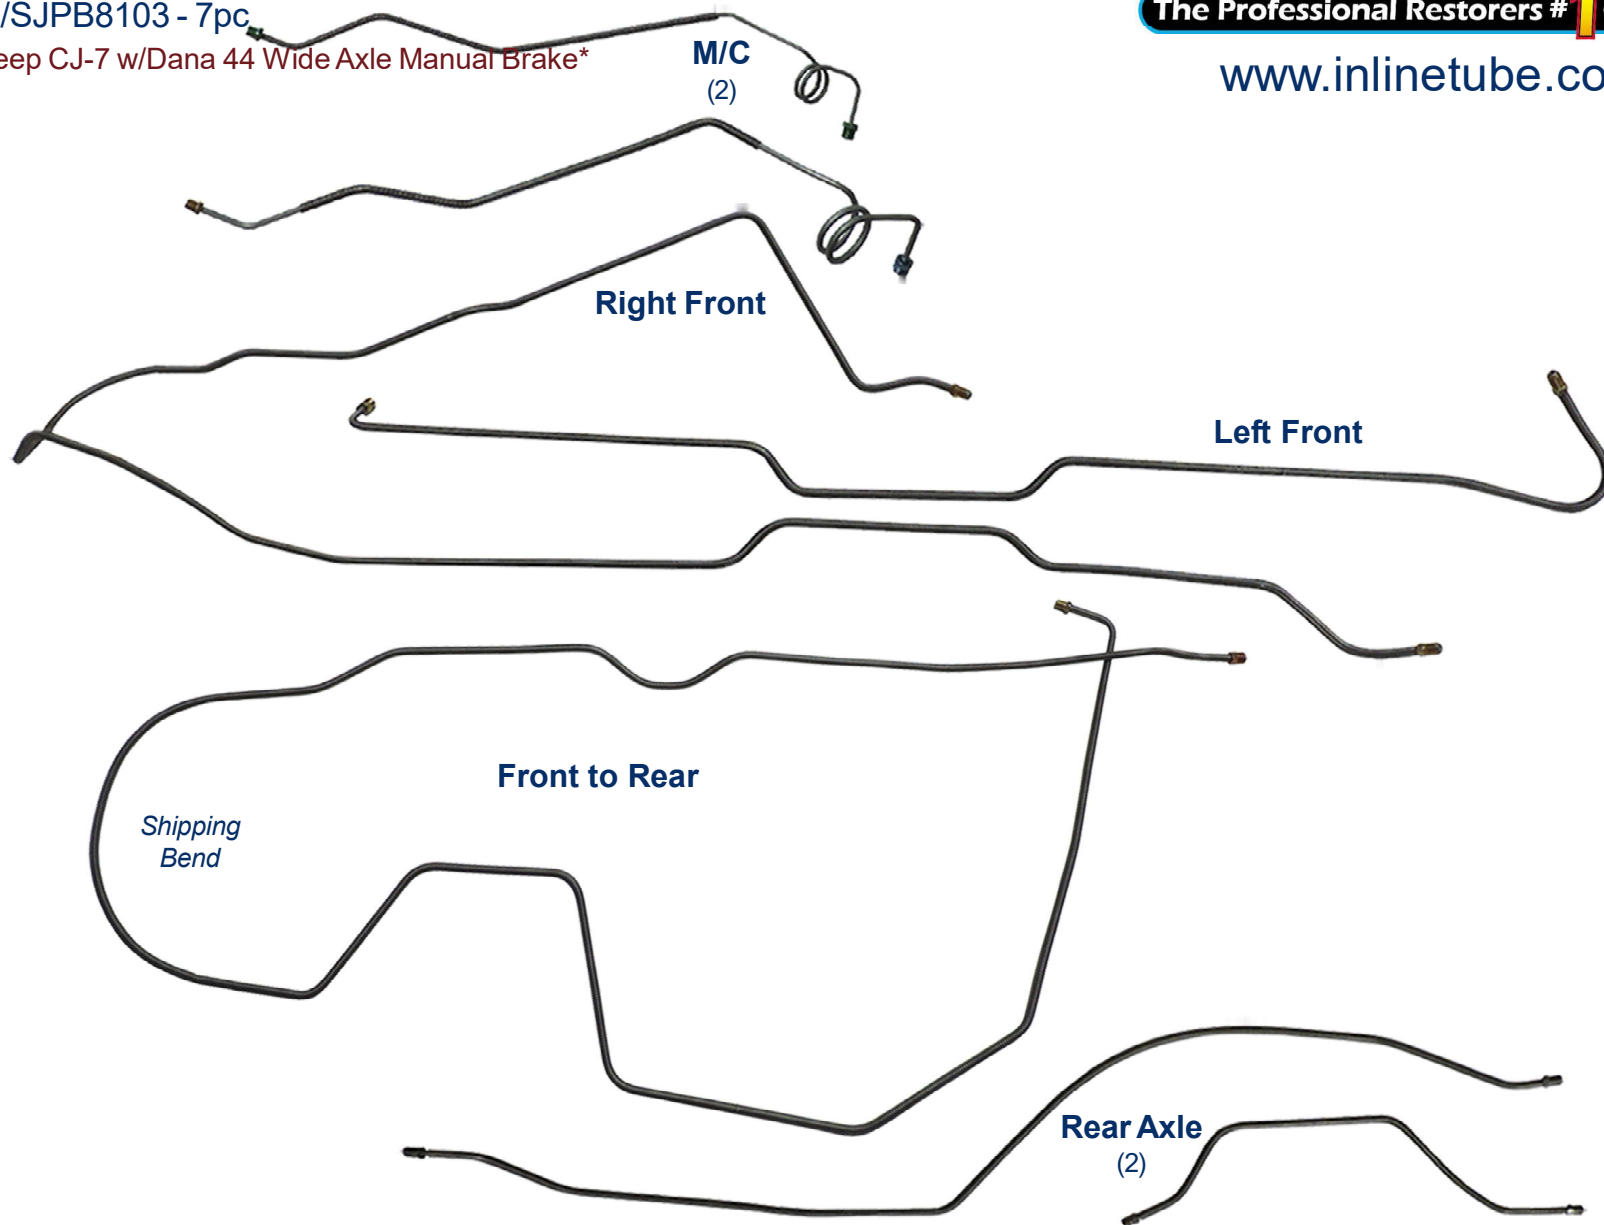

JPB8101/SJPB8101 - 7pc

1983-86 Jeep CJ-7 w/AMC 20 Wide Axle Manual Brake*

JPB8103/SJPB8103 - 7pc

1983-86 Jeep CJ-7 w/Dana 44 Wide Axle Manual Brake*

Inline tube

The Professional Restorers #1 Choice

www.inlinetube.com

*Reproduction of factory brake lines for unmodified vehicles using original components.
Images are for identification purposes and are not to scale.

rev. 5-21
© Inline Tube 2021