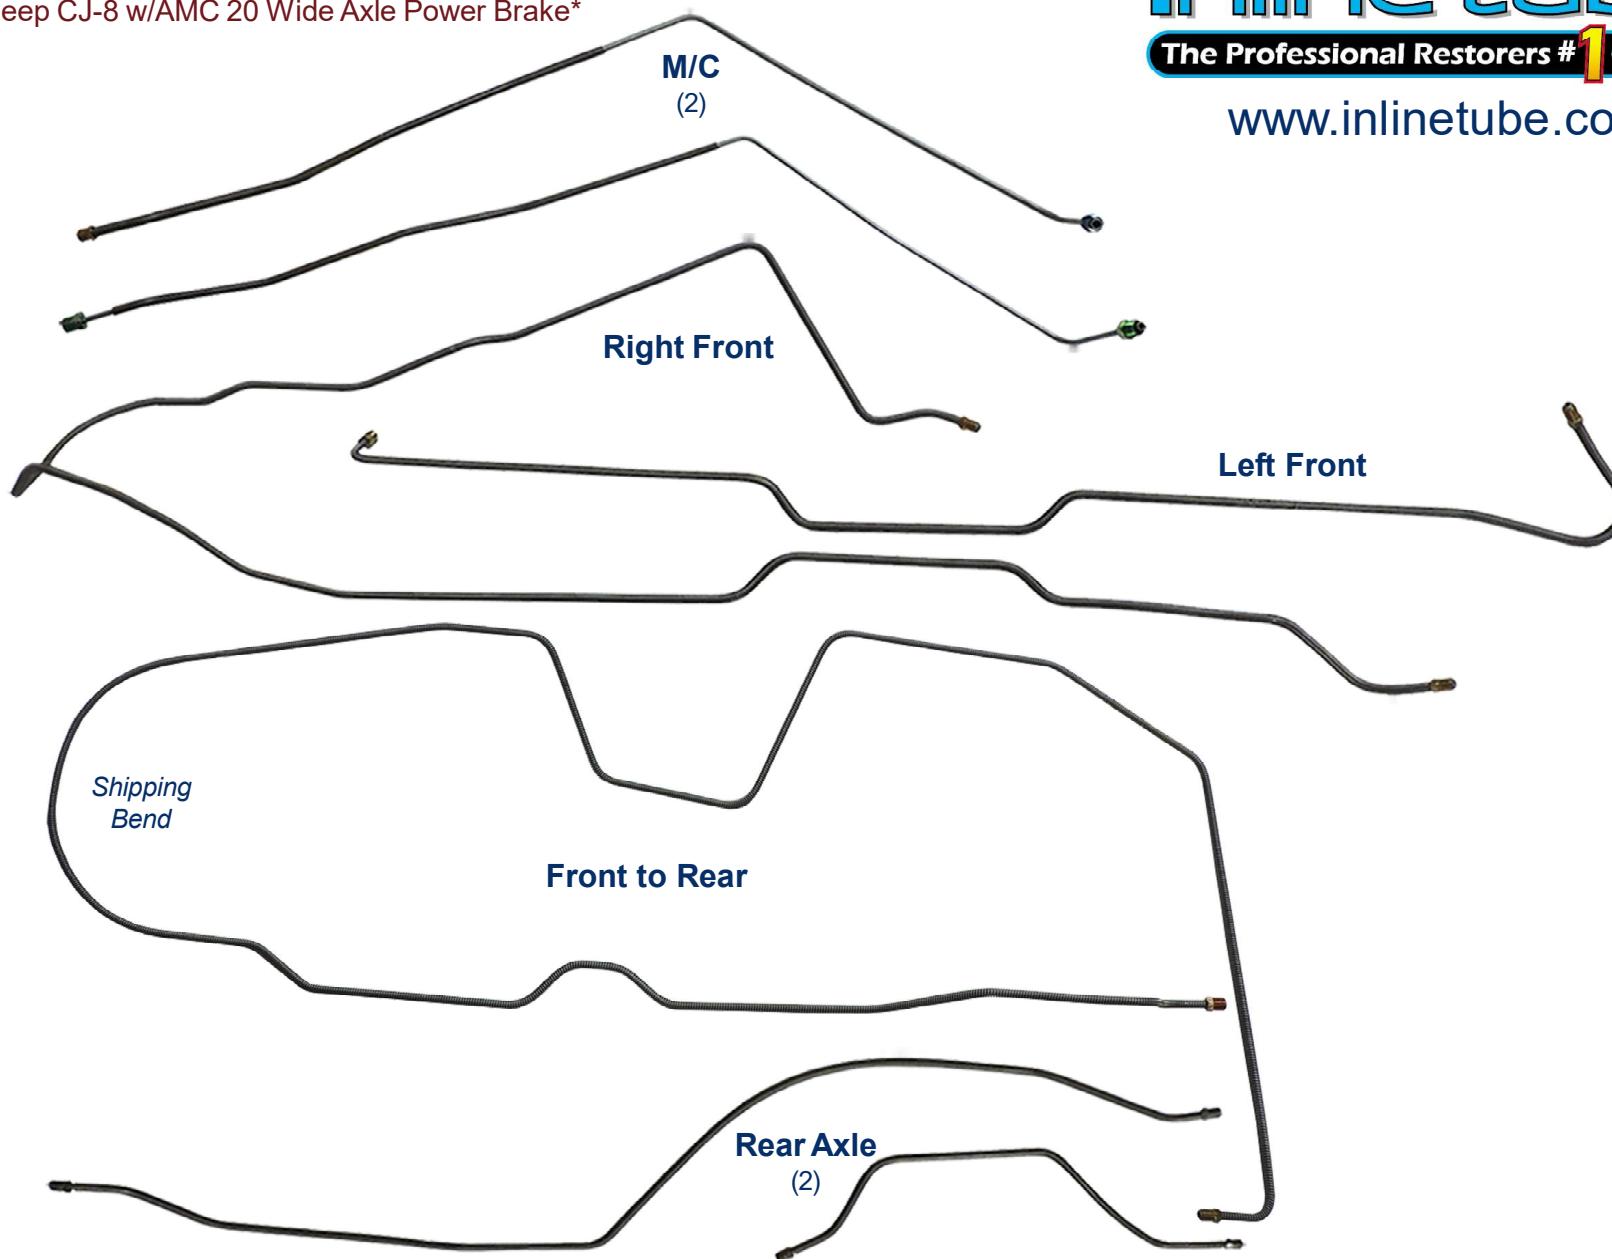

JPB8108/SJPB8108 - 7pc

1981-82 Jeep CJ-8 w/AMC 20 Wide Axle Power Brake*

Inline tube

The Professional Restorers #1 Choice

www.inlinetube.com

*Reproduction of factory brake lines for unmodified vehicles using original components.
Images are for identification purposes and are not to scale.

rev. 5-21
© Inline Tube 2021