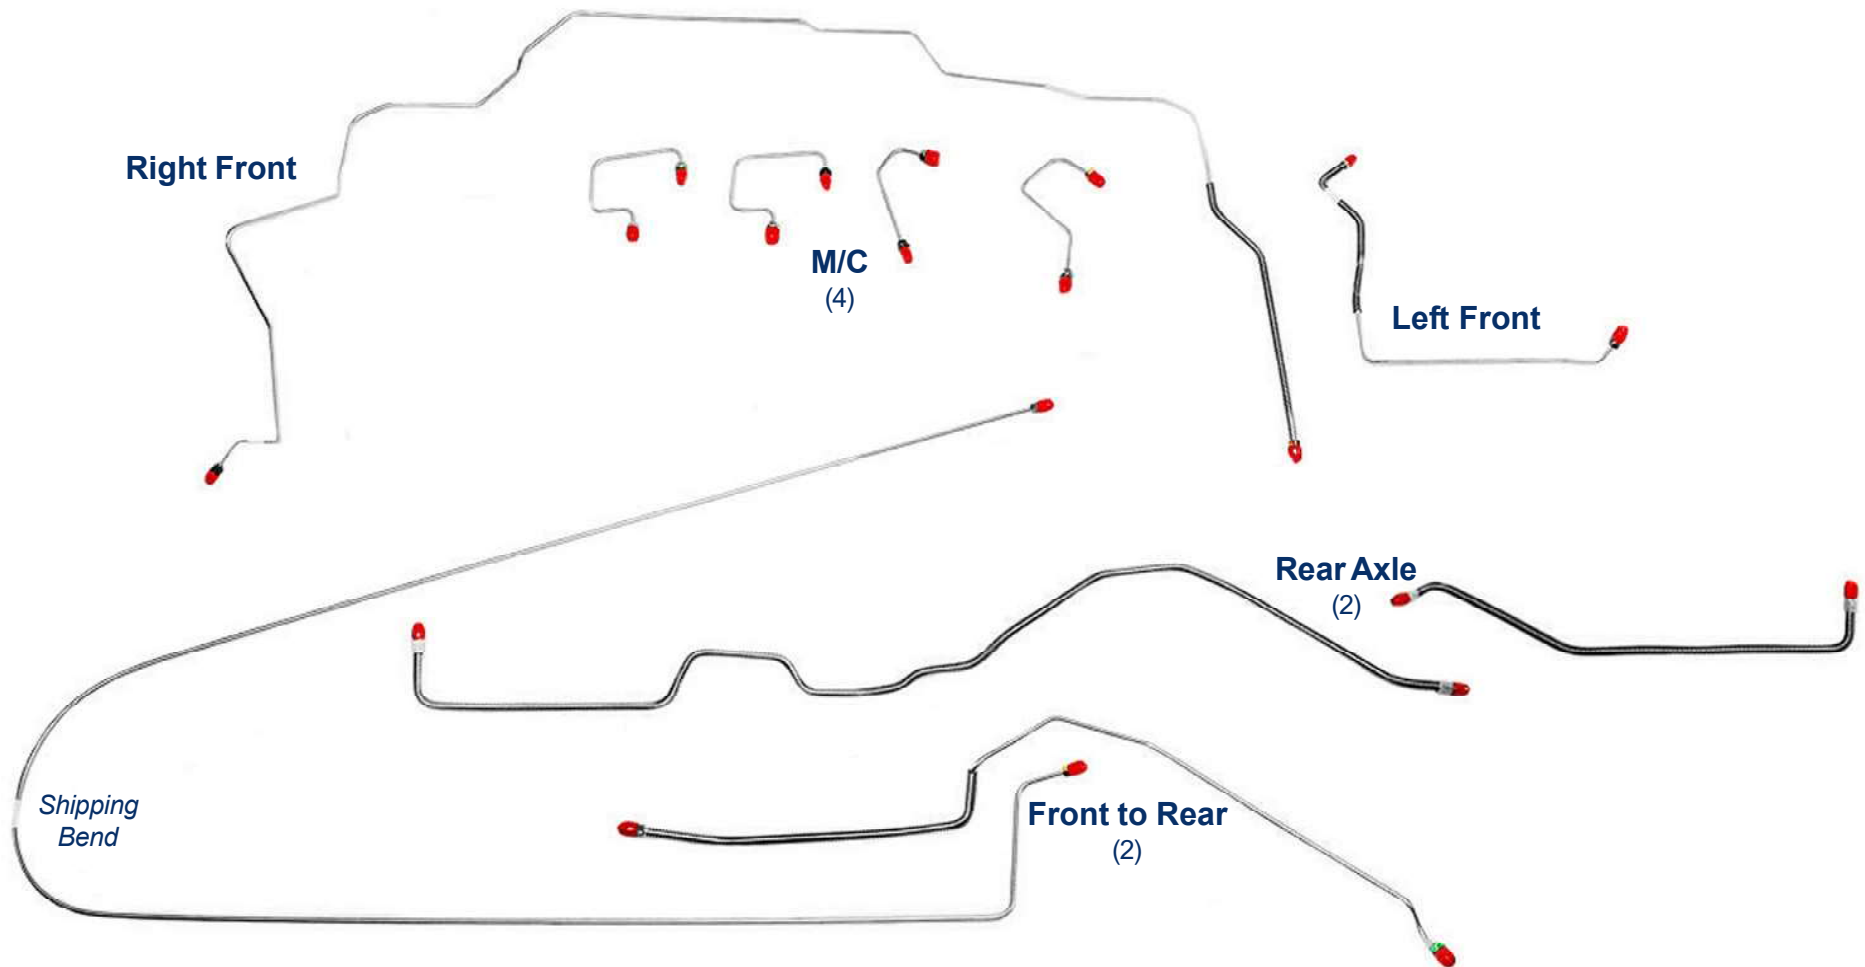

SJPB9798 - 10pc

1997-98 Jeep Grand Cherokee Four-Wheel Disc w/ABS Power Disc*

Inline tube

The Professional Restorers #1 Choice

www.inlinetube.com

*Reproduction of factory brake lines for unmodified vehicles using original components.
Images are for identification purposes and are not to scale.

rev. 6-21
© Inline Tube 2021