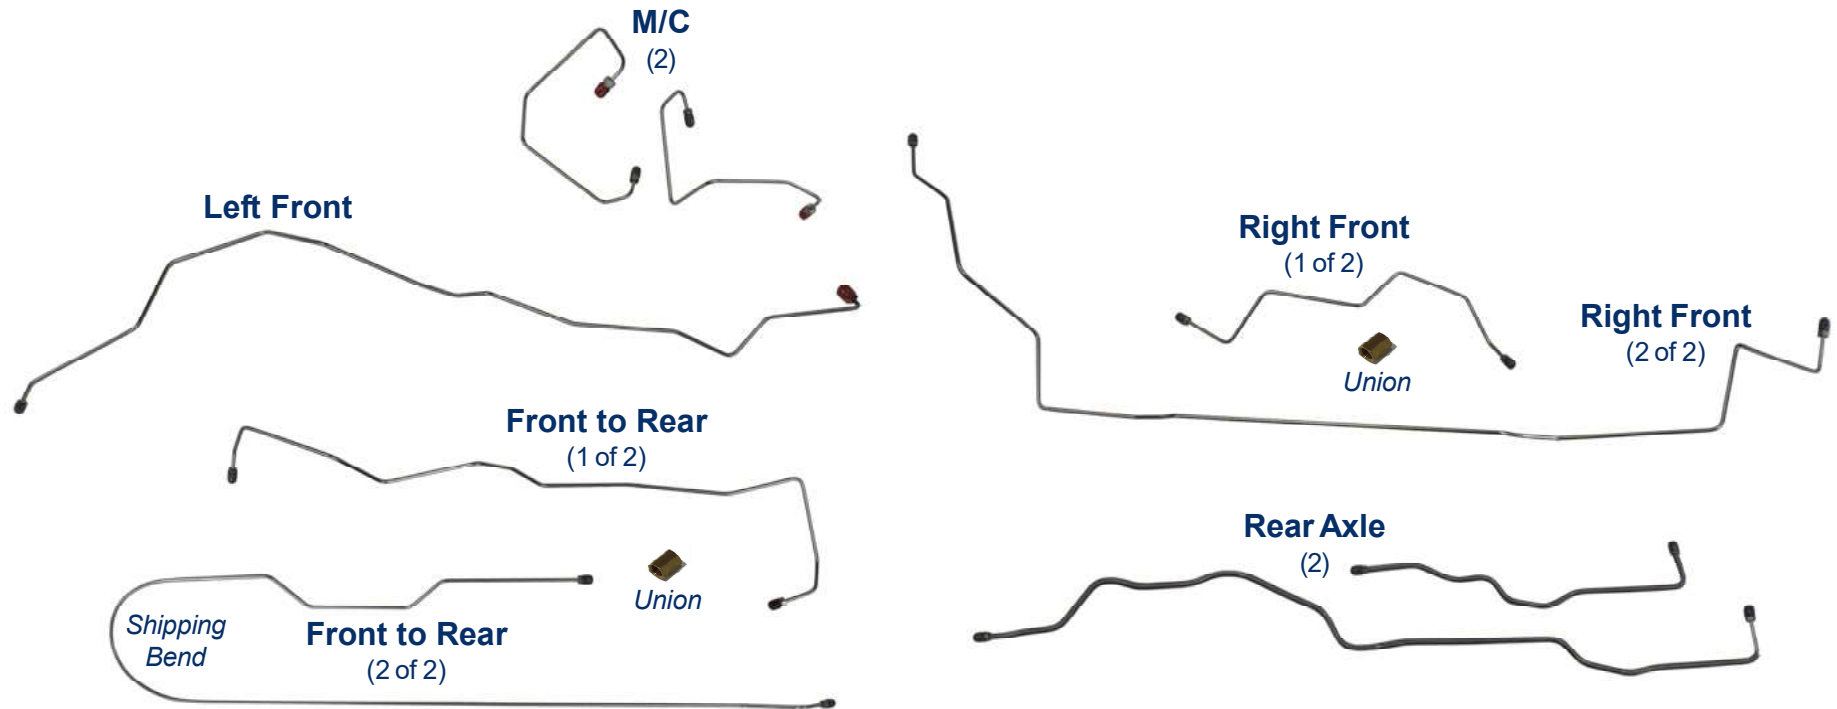

SJPB9904 - 9pc (+ two unions)

1999-04 Jeep Grand Cherokee (WK)*

Inline tube

The Professional Restorers #1 Choice

www.inlinetube.com

*Re-designed for easier shipping/installation of factory brake lines for unmodified vehicles using original components.

Images are for identification purposes and are not to scale.

rev. 10-19
© Inline Tube 2019