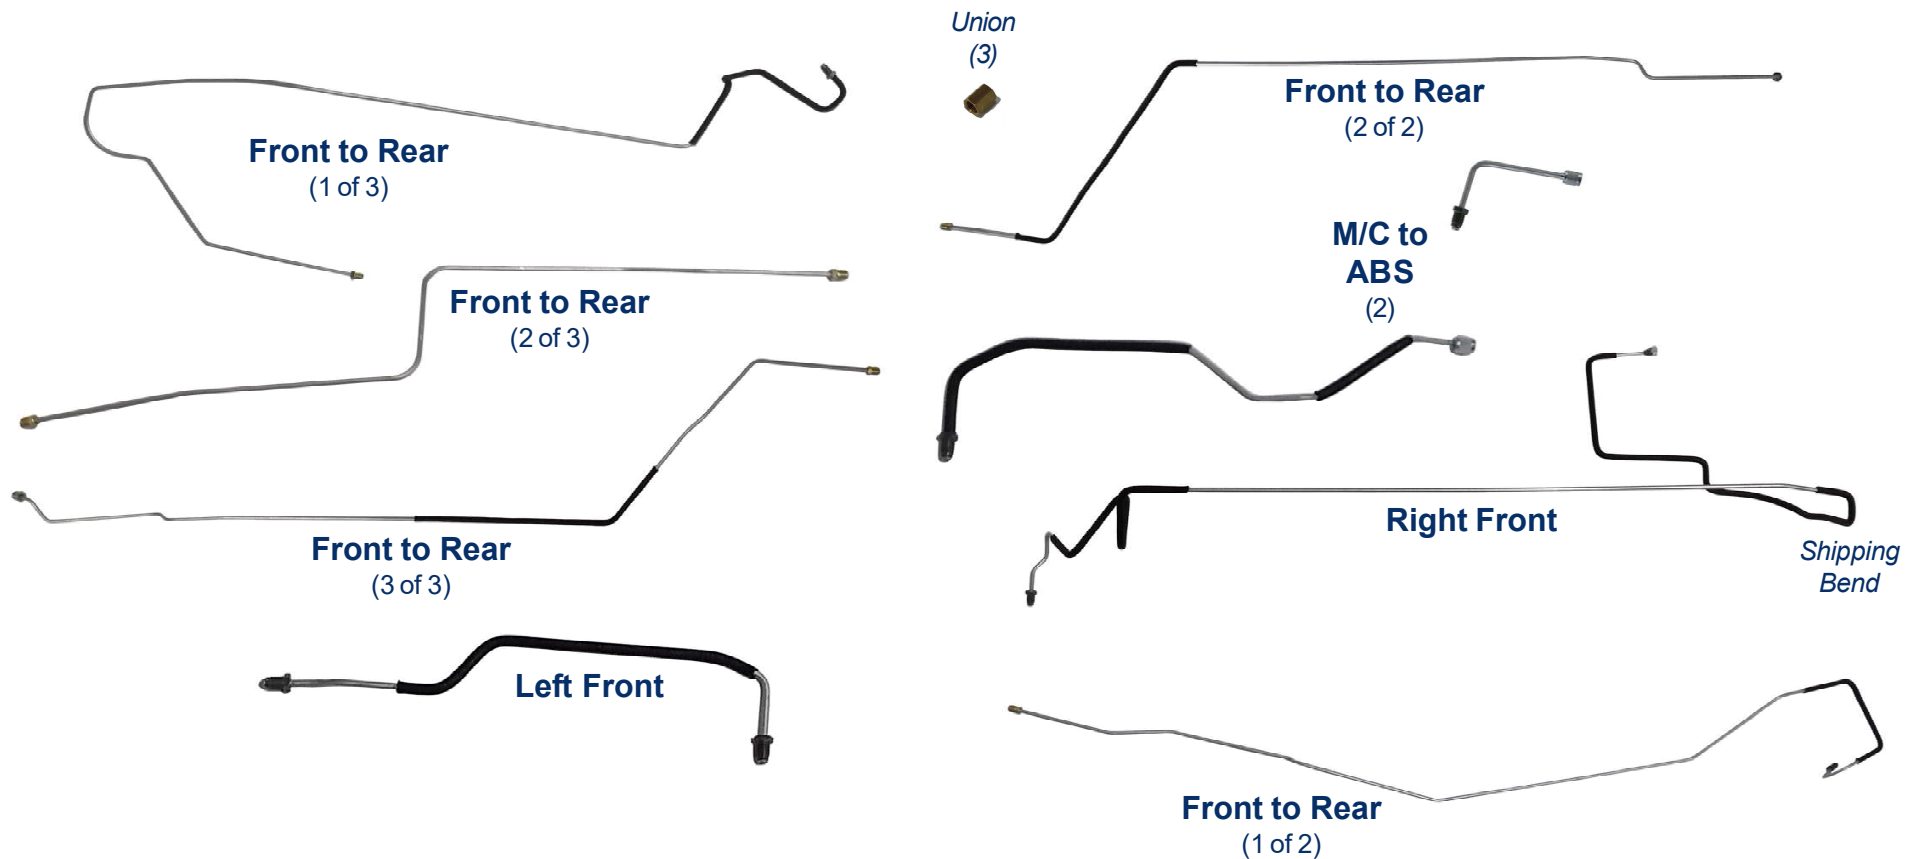

LUB9301/SLUB9301 - 9pc (+ three unions)

1993-98 Lincoln Mark VIII*

Inline tube

The Professional Restorers #1 Choice

www.inlinetube.com

*Re-designed for easier shipping/installation of factory brake lines for unmodified vehicles using original components.

Images are for identification purposes and are not to scale.

rev. 4-21
© Inline Tube 2021