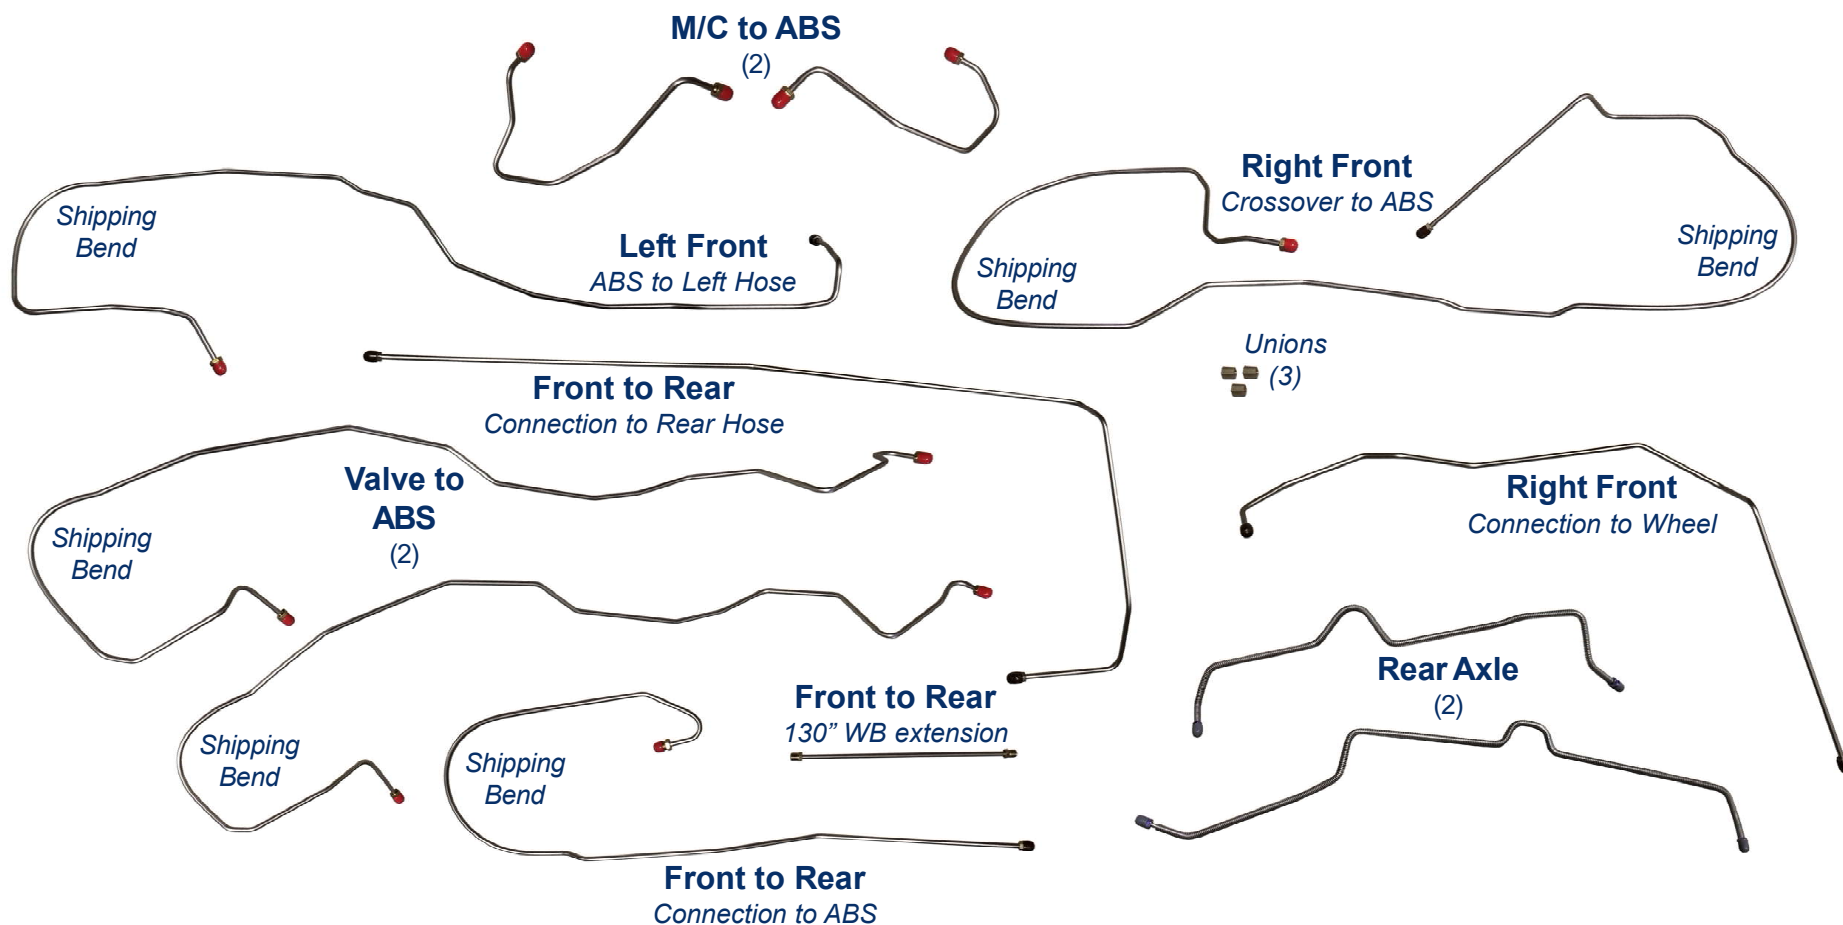

SNTB1003 - 12pc (+ three unions)

2000-07 Chevrolet/GMC/Cadillac 117.5" WB Tahoe/Yukon/Escalade

130" WB Suburban/Avalanche/Yukon XL/Escalade EXT 4WD 1/2-Ton w/Valve at M/C*

Inline tube

The Professional Restorers #1 Choice

www.inlinetube.com

*Re-designed for easier shipping/installation of factory brake lines for unmodified vehicles using original components. Specific applications may not require all pieces provided.

Images are for identification purposes and are not to scale.

rev. 8-19
© Inline Tube 2019