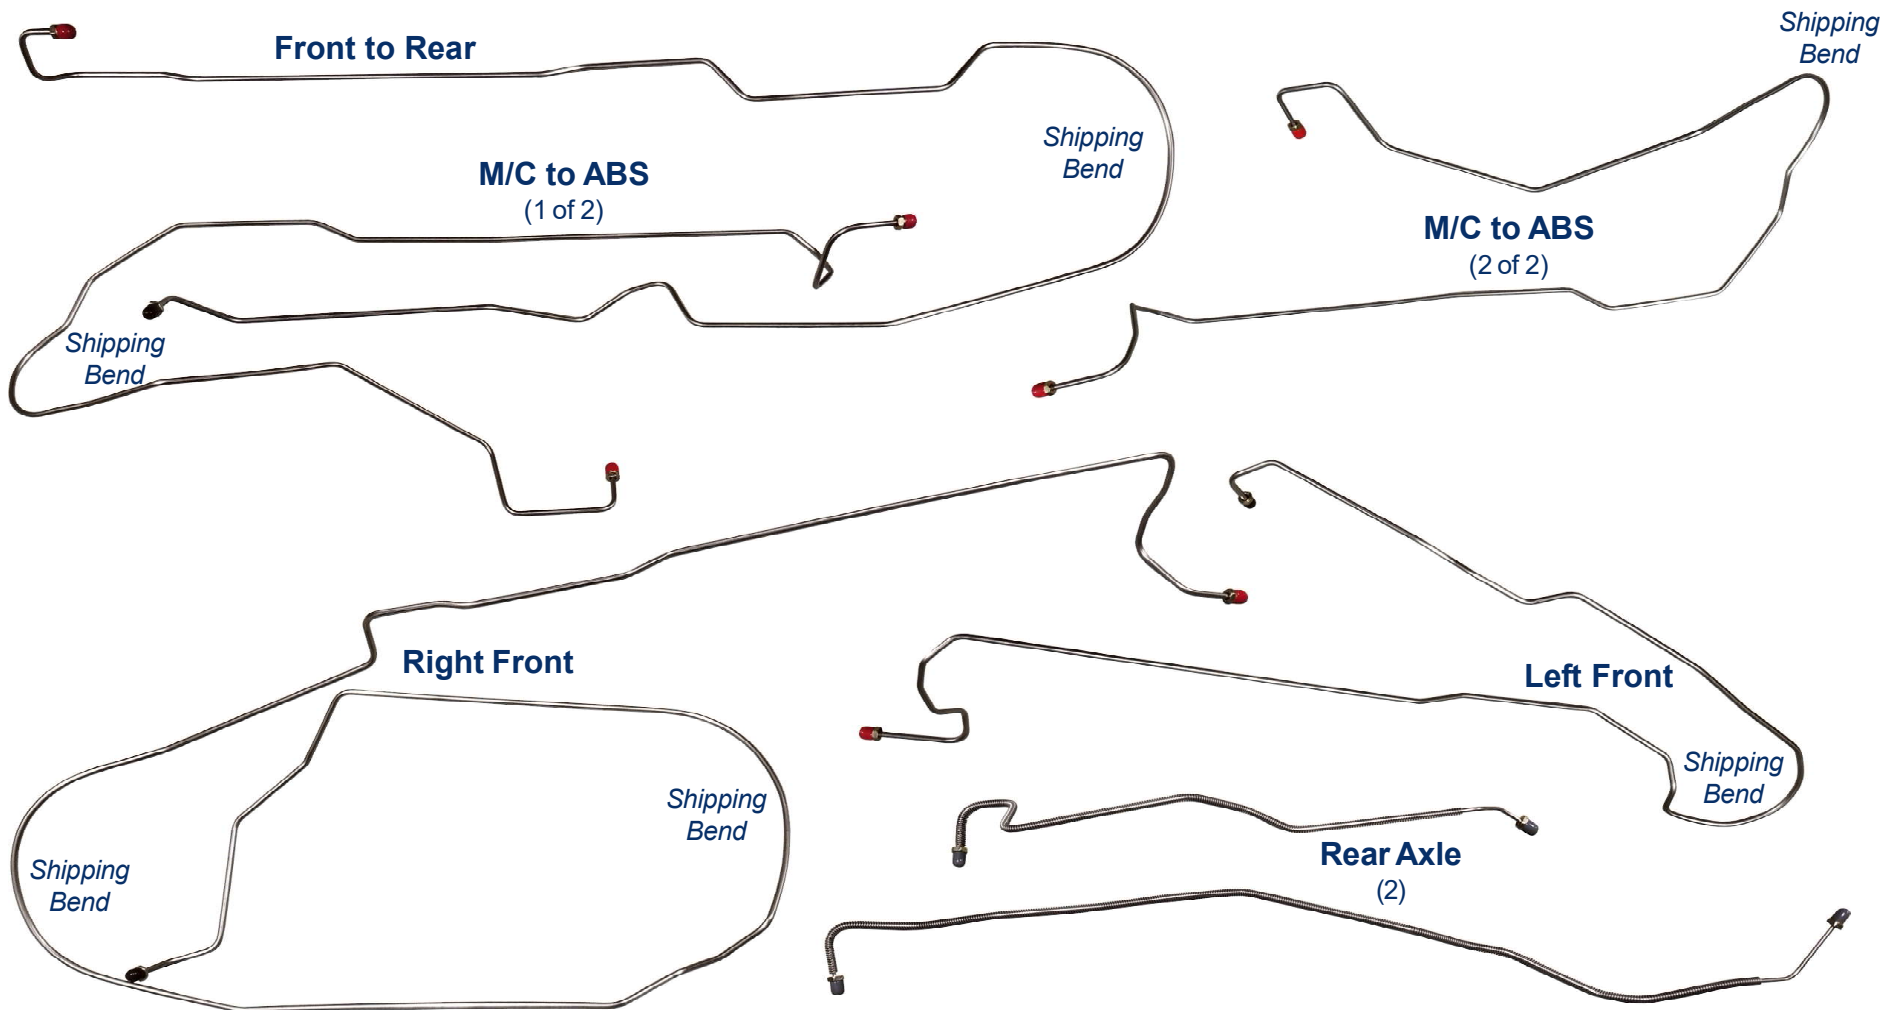

SNTB1009 - 7pc

2000-08 Chevrolet/GMC Suburban/Avalanche/Yukon XL 4WD 3/4-Ton 7pc*

Inline tube

The Professional Restorers #1 Choice

www.inlinetube.com

*Reproduction of factory brake lines for unmodified vehicles using original components.
Images are for identification purposes and are not to scale.

rev. 9-19
© Inline Tube 2019