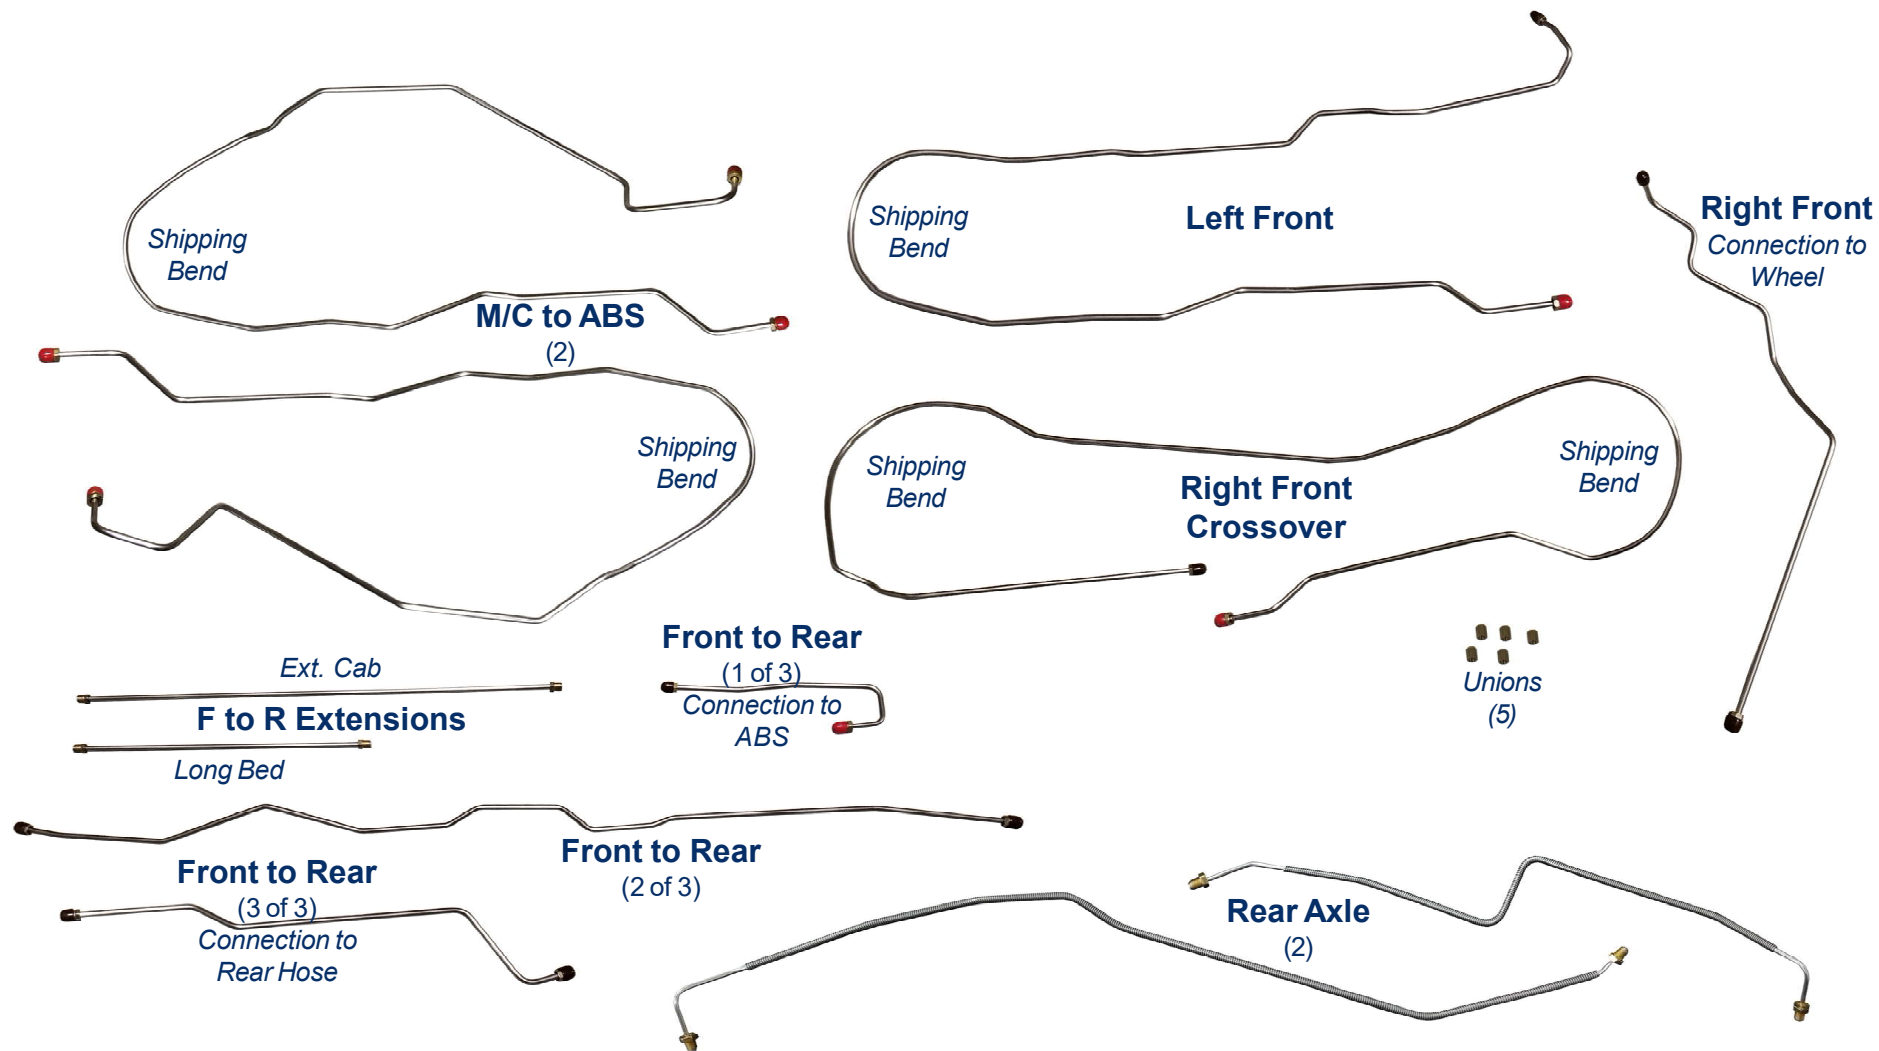

SNTB1011 - 13pc (+ five unions)

SCTB0209 - SCTB02163 - SCTB0223 - SCTB0230 - SCTB0269 -
SCTB0276 - SCTB0283 - SCTB0290 - SCTB02947 - SCTB2309 -
SCTB23179 - SCTB2323 - SCTB2330 - SCTB2352 - SCTB2378

1999-08 Chevrolet/GMC Silverado/Sierra 2/4WD 3/4, 1-Ton HD All Cab/Bed Lengths Dually*

Inline tube

The Professional Restorers #1 Choice

www.inlinetube.com

*Re-designed for easier shipping/installation of factory brake lines for unmodified vehicles using original components. Specific applications may not require all pieces provided.

Images are for identification purposes and are not to scale.