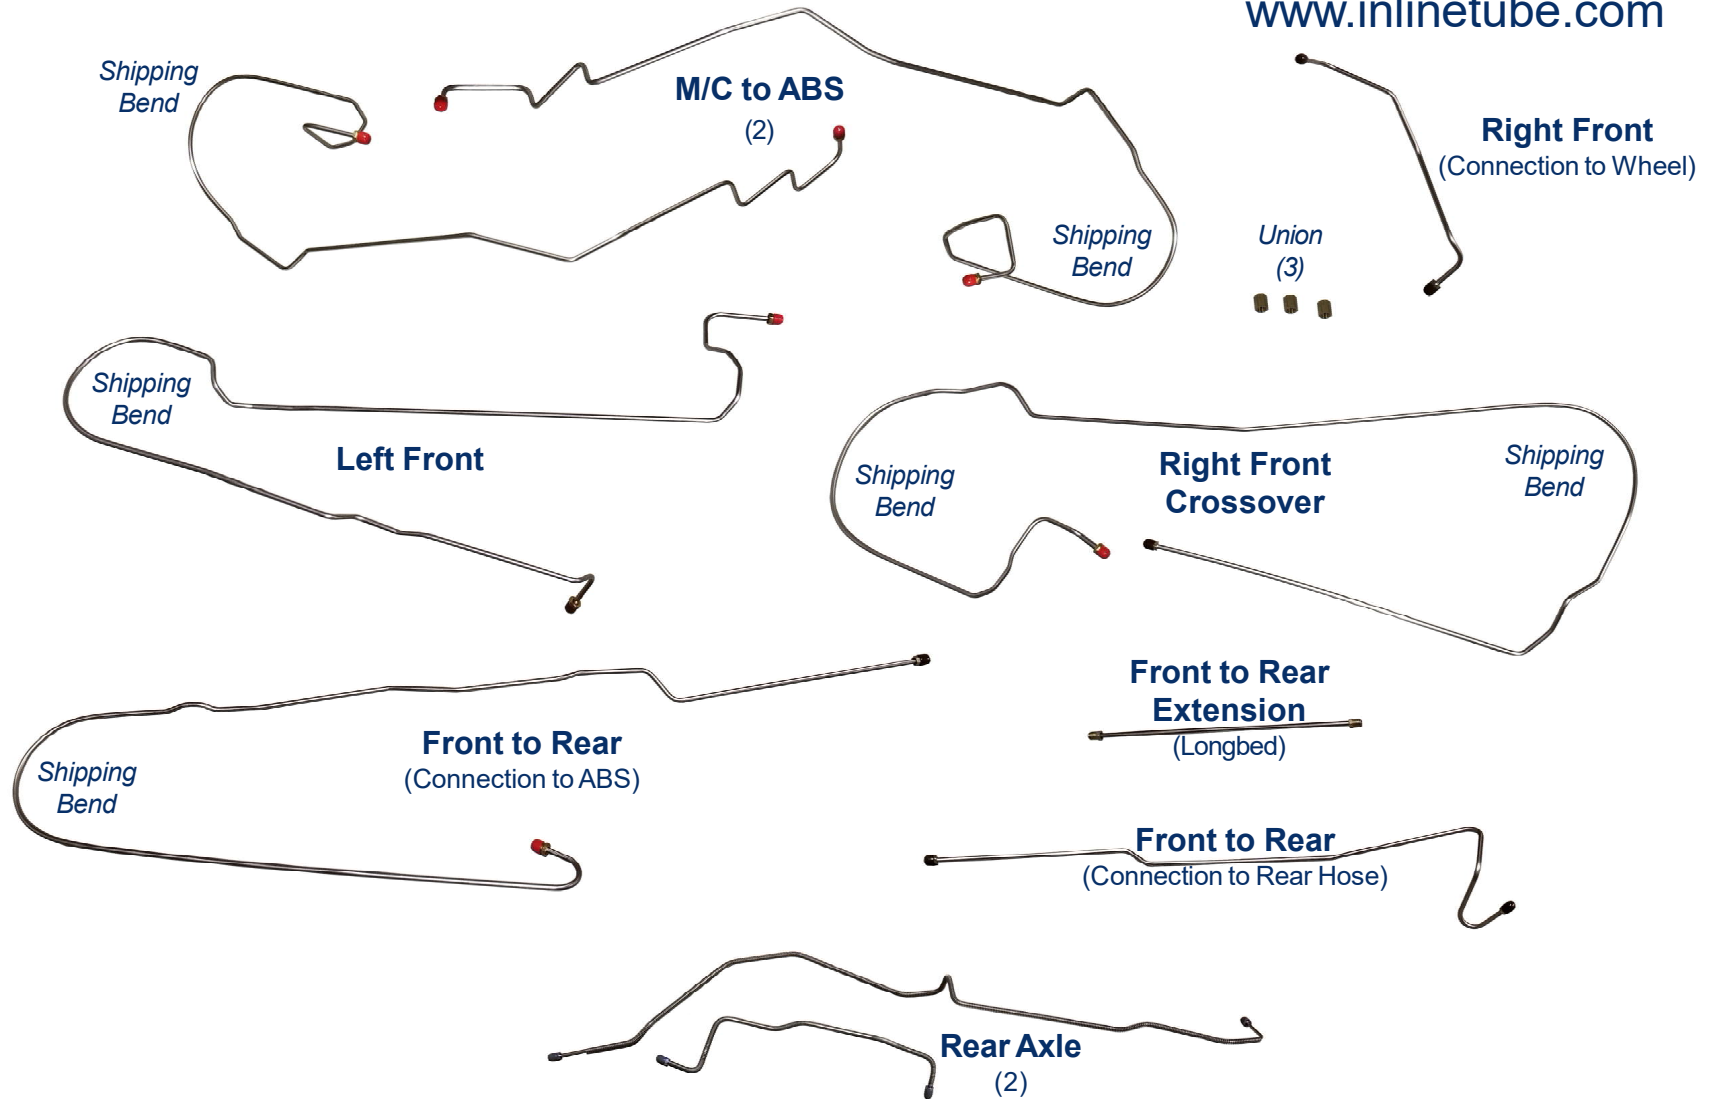

SNTB1012 - 10pc (+ three unions)

1999-06 Chevrolet GMC Truck 4WD 1500HD 2500 (Non-HD)
("G" as Fourth Digit in VIN) All Cab & Bed Sizes*

www.inlinetube.com

*Re-designed for easier shipping/installation of factory brake lines for unmodified vehicles using original components.
Specific applications may not require all pieces provided.

Images are for identification purposes and are not to scale.