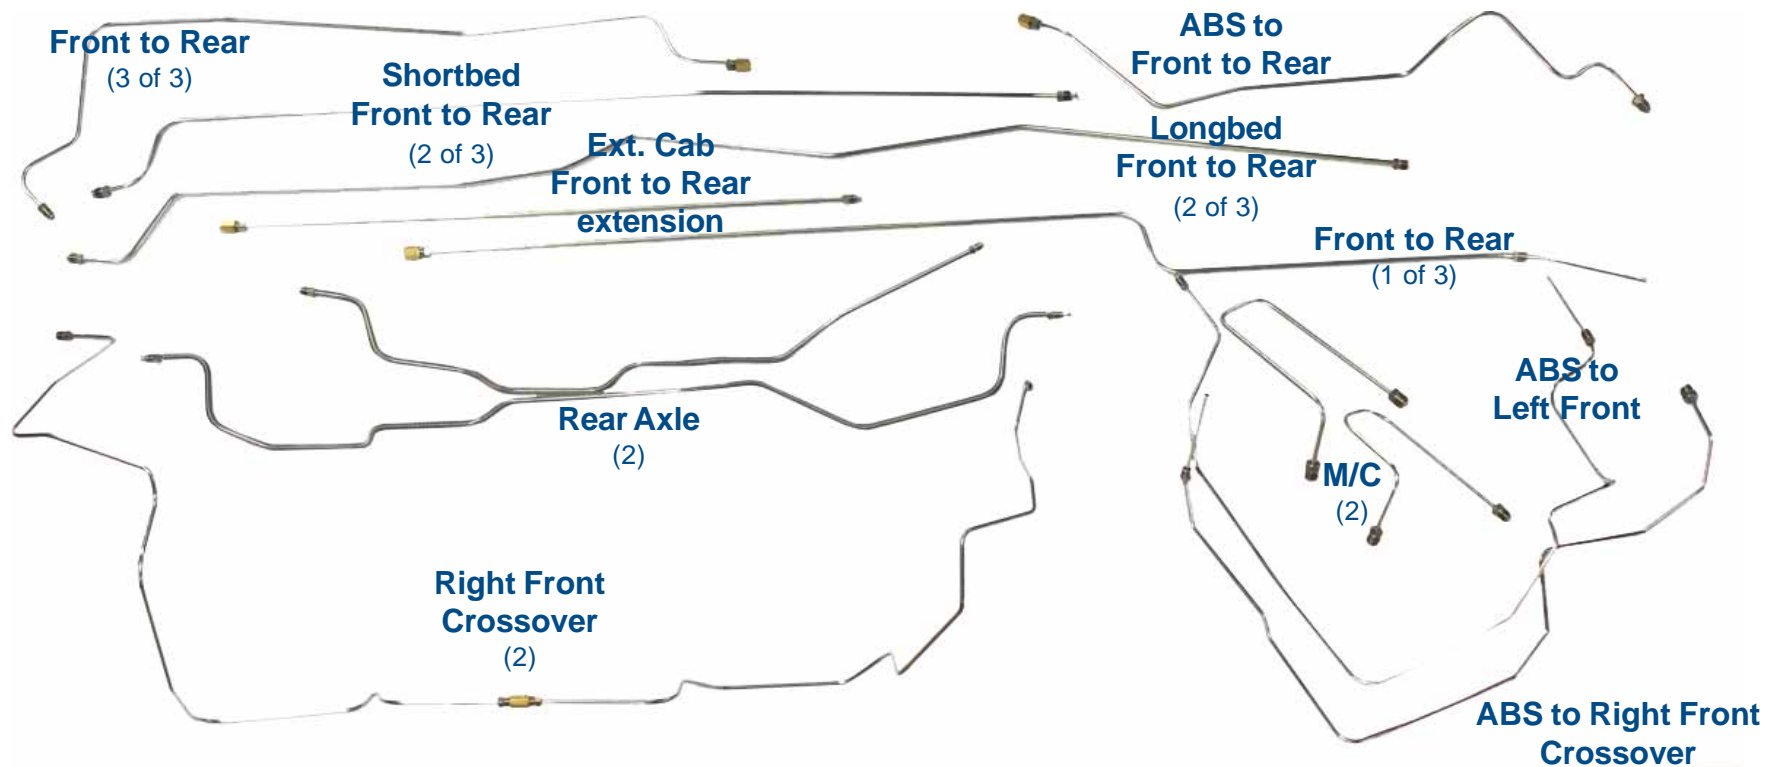

SNTB1013 - 14pc (+ six unions)

1995-98 Chevrolet/GMC Silverado/Sierra 4WD 1/2-Ton Std./Ext. Cab Long/Shortbed w/ABS*

SCTB9541 - 12pc

1995-98 Chevrolet GMC Truck 4WD 1500 Std Cab Longbed Power Disc*

SCTB95411 - 12pc

1995-98 Chevrolet GMC Truck 4WD 1500 Std. Cab Shortbed Power Disc*

SCTB9542 - 13pc

1995-98 Chevrolet GMC Truck 4WD 1500 Ext. Cab Longbed w/ABS*

SCTB9545 - 13pc

1995-98 Chevrolet GMC Truck 4WD 1500 Ext. Cab Shortbed w/ABS*

www.inlinetube.com

*Re-designed for easier shipping/installation of factory brake lines for unmodified vehicles using original components. Specific applications may not require all pieces provided.

Images are for identification purposes and are not to scale.