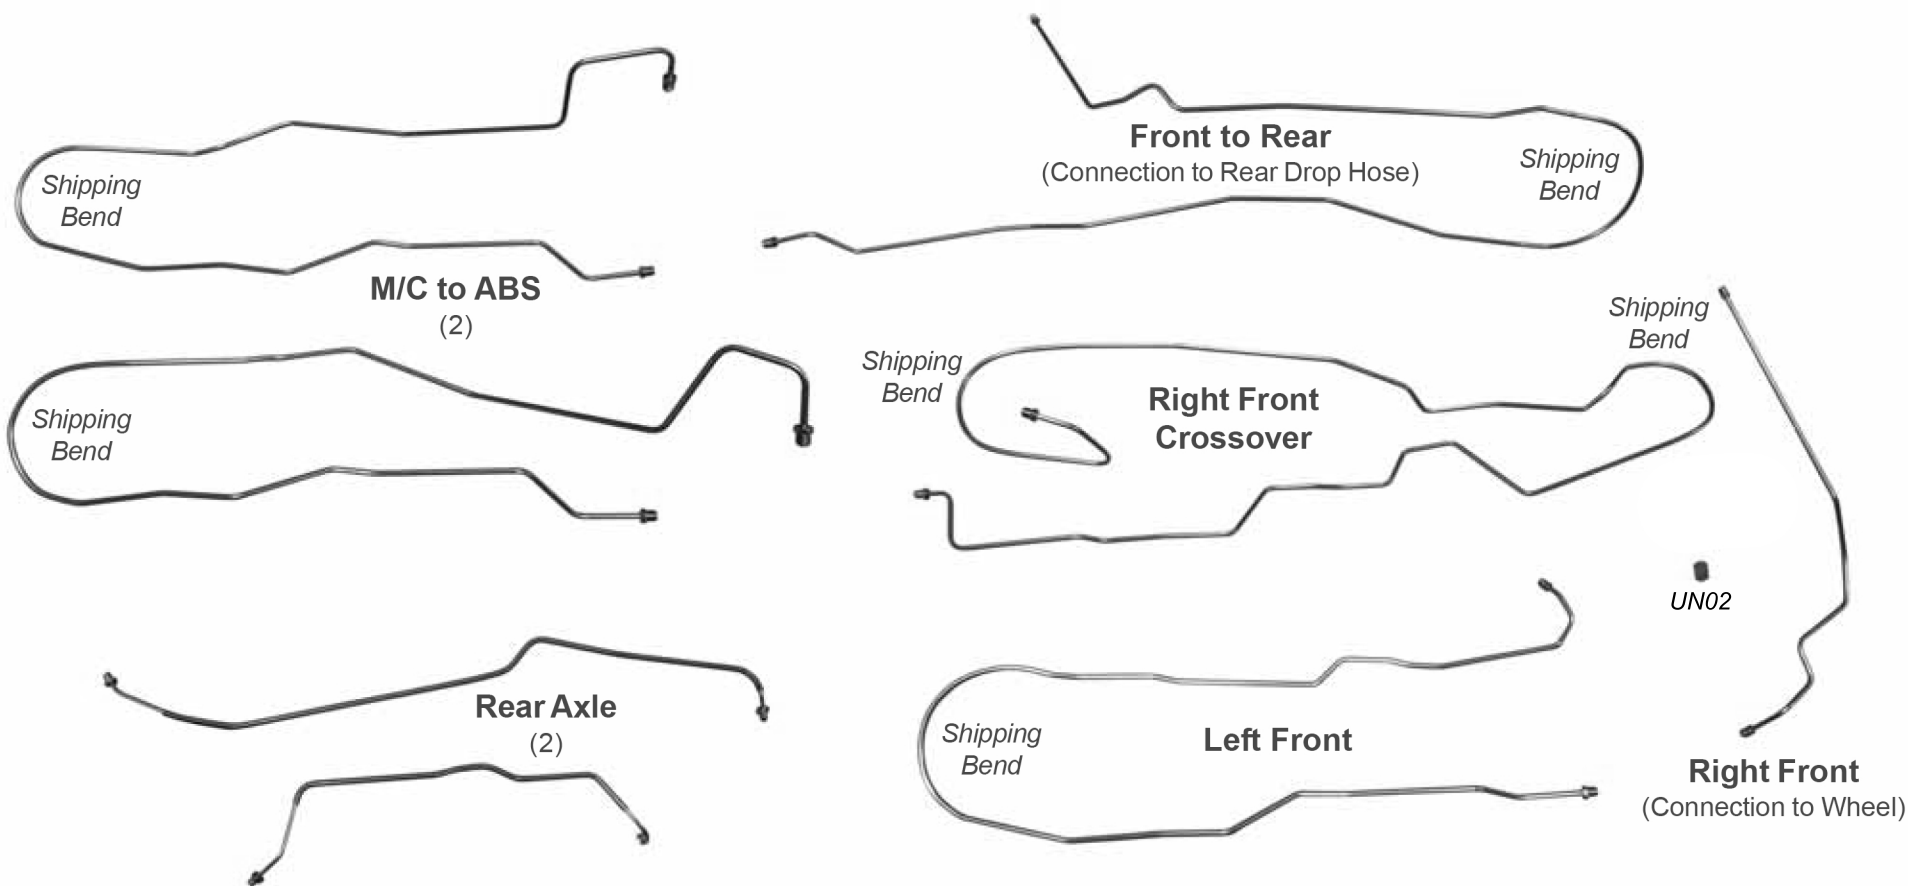

SNTB1023 - 8pc (+ one union)

1999-08 Chevrolet GMC 2/4WD 3/4, 1-Ton Dually Std. Cab and Chassis
(w/Under Cab ABS)*

Inline tube

The Professional Restorers #1 Choice

www.inlinetube.com

*Re-designed for easier shipping/installation of factory brake lines for unmodified vehicles using original components.

Specific applications may not require all pieces provided.

Images are for identification purposes and are not to scale.

rev. 3-20

© Inline Tube 2020