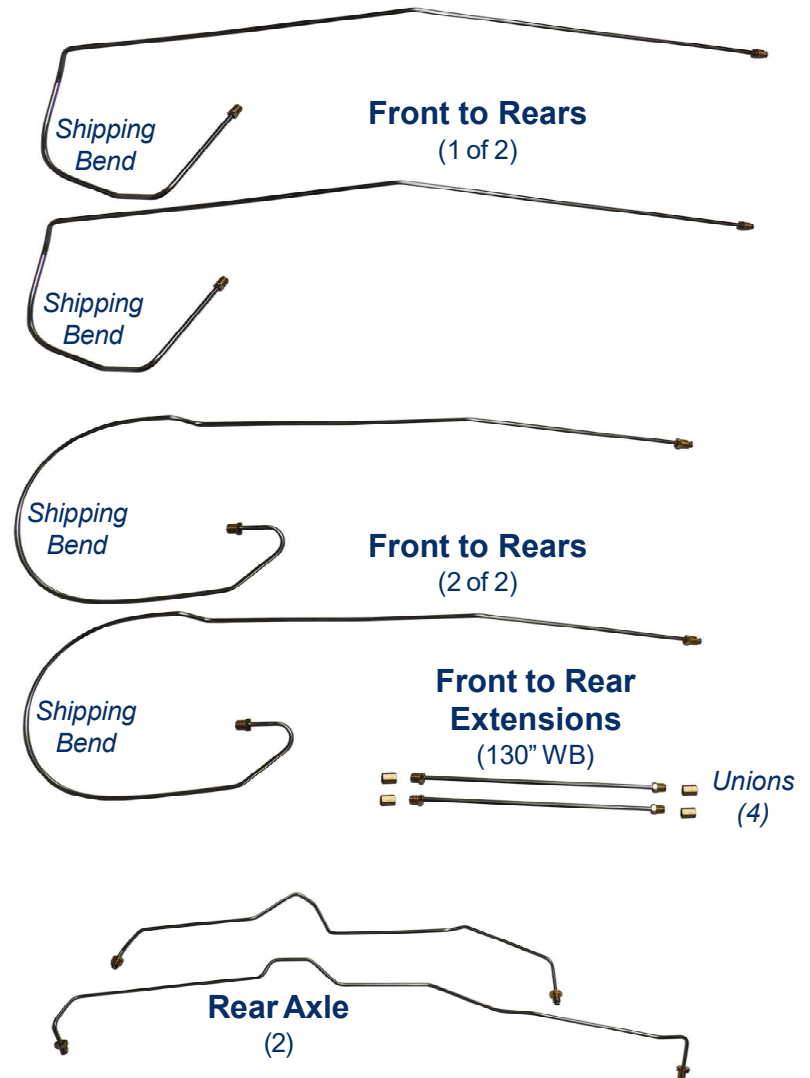

# SNTB1024 - 13pc (+ five unions)

2000-07 Chevrolet/GMC/Cadillac 117.5" WB Tahoe/Yukon/Escalade

130" WB Suburban/Avalanche/Yukon XL/Escalade EXT 1/2-Ton w/Traction Control\*

# Inline tube

The Professional Restorers #1 Choice

[www.inlinetube.com](http://www.inlinetube.com)

\*Re-designed for easier shipping/installation of factory brake lines for unmodified vehicles using original components.

Specific applications may not require all pieces provided.

*Images are for identification purposes and are not to scale.*