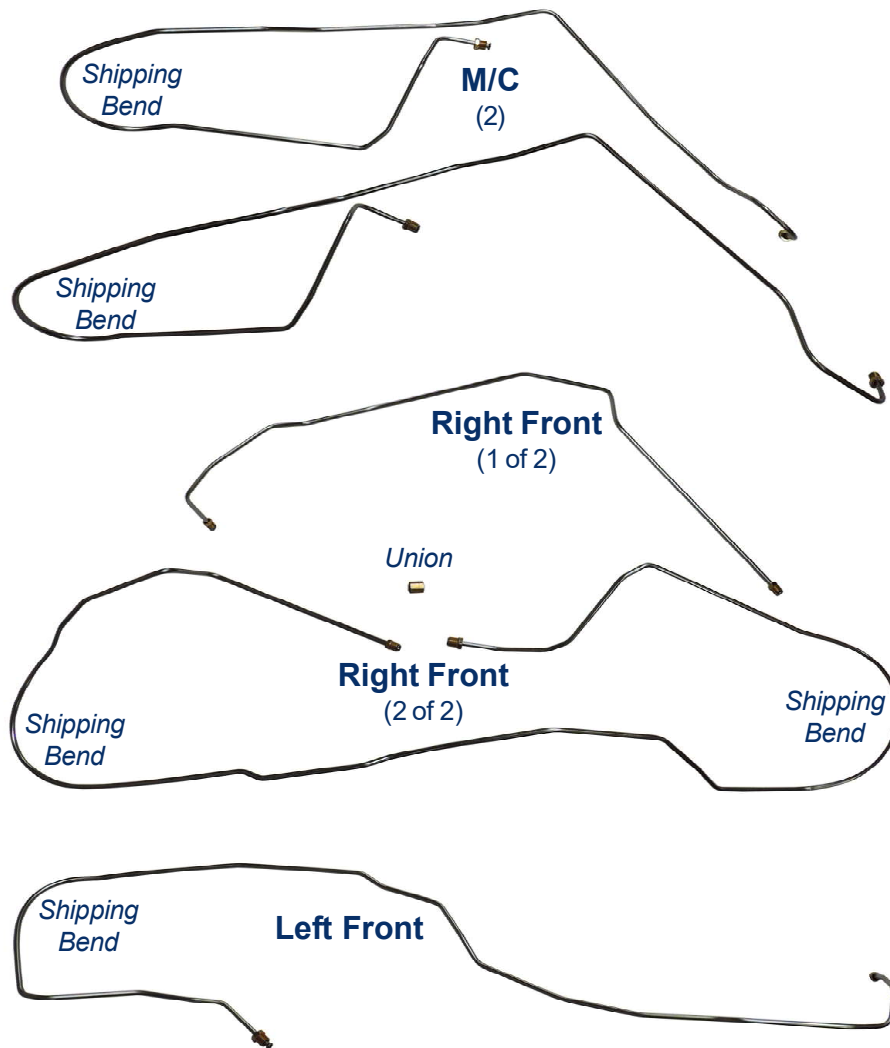

# SNTB1024 - 13pc (+ five unions)

2000-07 Chevrolet/GMC/Cadillac 117.5" WB Tahoe/Yukon/Escalade

130" WB Suburban/Avalanche/Yukon XL/Escalade EXT 1/2-Ton w/Traction Control\*

# Inline tube

The Professional Restorers #1 Choice

[www.inlinetube.com](http://www.inlinetube.com)

\*Re-designed for easier shipping/installation of factory brake lines for unmodified vehicles using original components.

Specific applications may not require all pieces provided.

*Images are for identification purposes and are not to scale.*