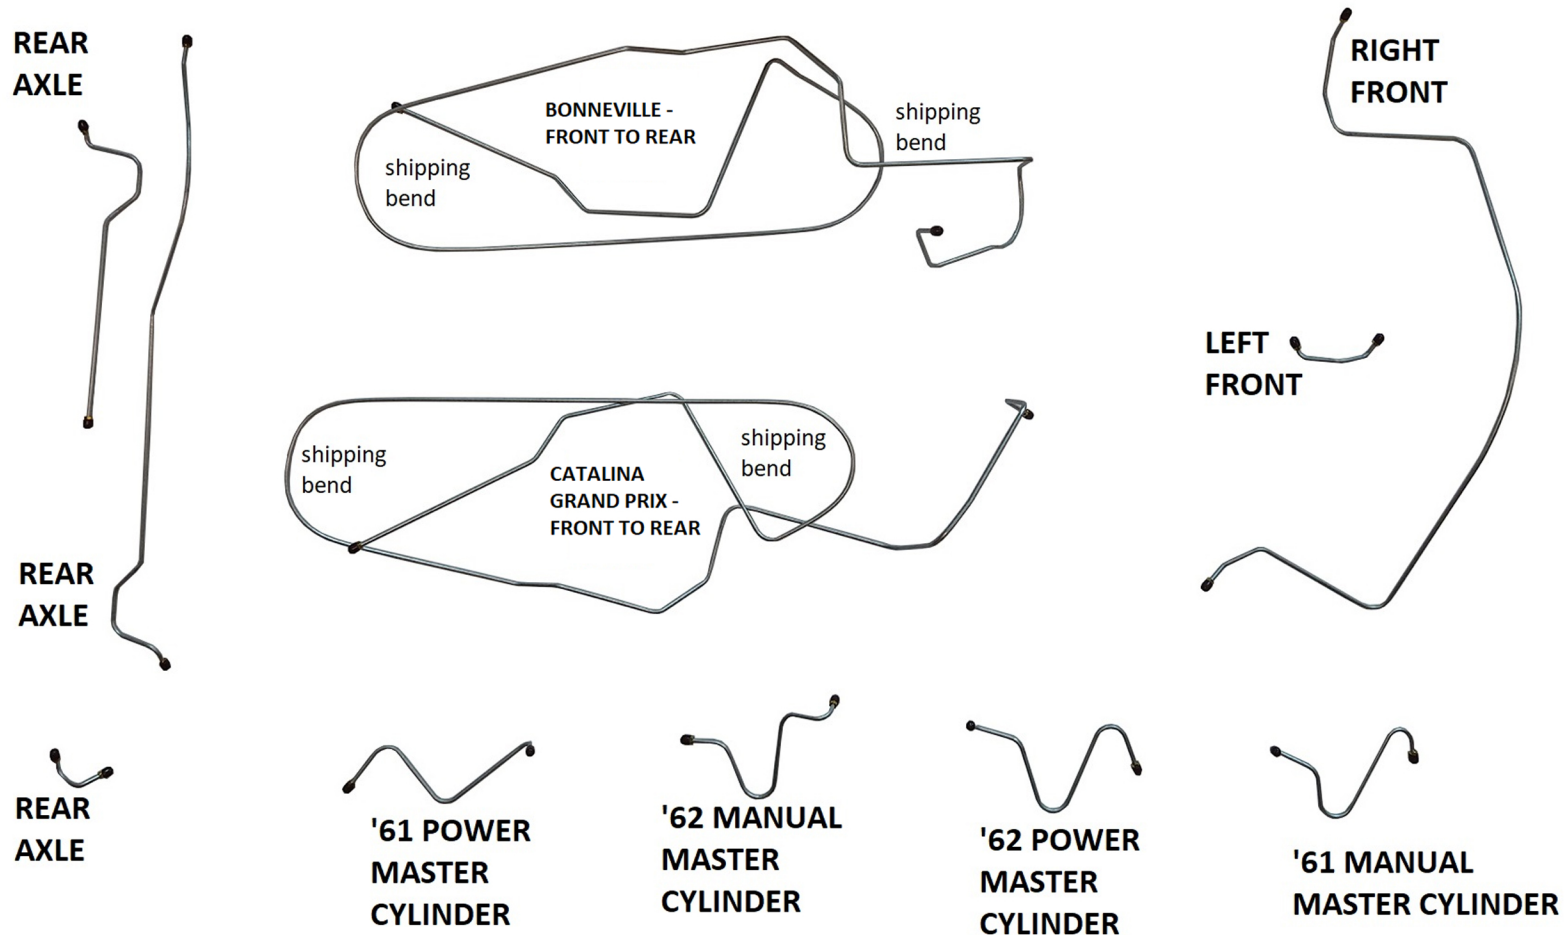

PCB6101 / SPCB6101, SPCB6102 / PCB6102,
 SPCB6201 / PCB6201, SPCB6202 / PCB6202,
 SPGB6201 / PGB6201, SPGB6202 / PGB6202,
 PBB6101 / SPBB6101, PBB6102 / PBB6102,
 PBB6201 / PBB6201, PBB6202 / SPBB6202

1961-62 Pontiac Bonneville / Catalina 119" 123" WB Manual/Power Drum
 Complete Brake Line Set 11pc, OE Steel, Stainless

*Re-designed for easier shipping/installation of factory brake lines for unmodified vehicles using original components.
Images are for identification purposes and are not always to scale.