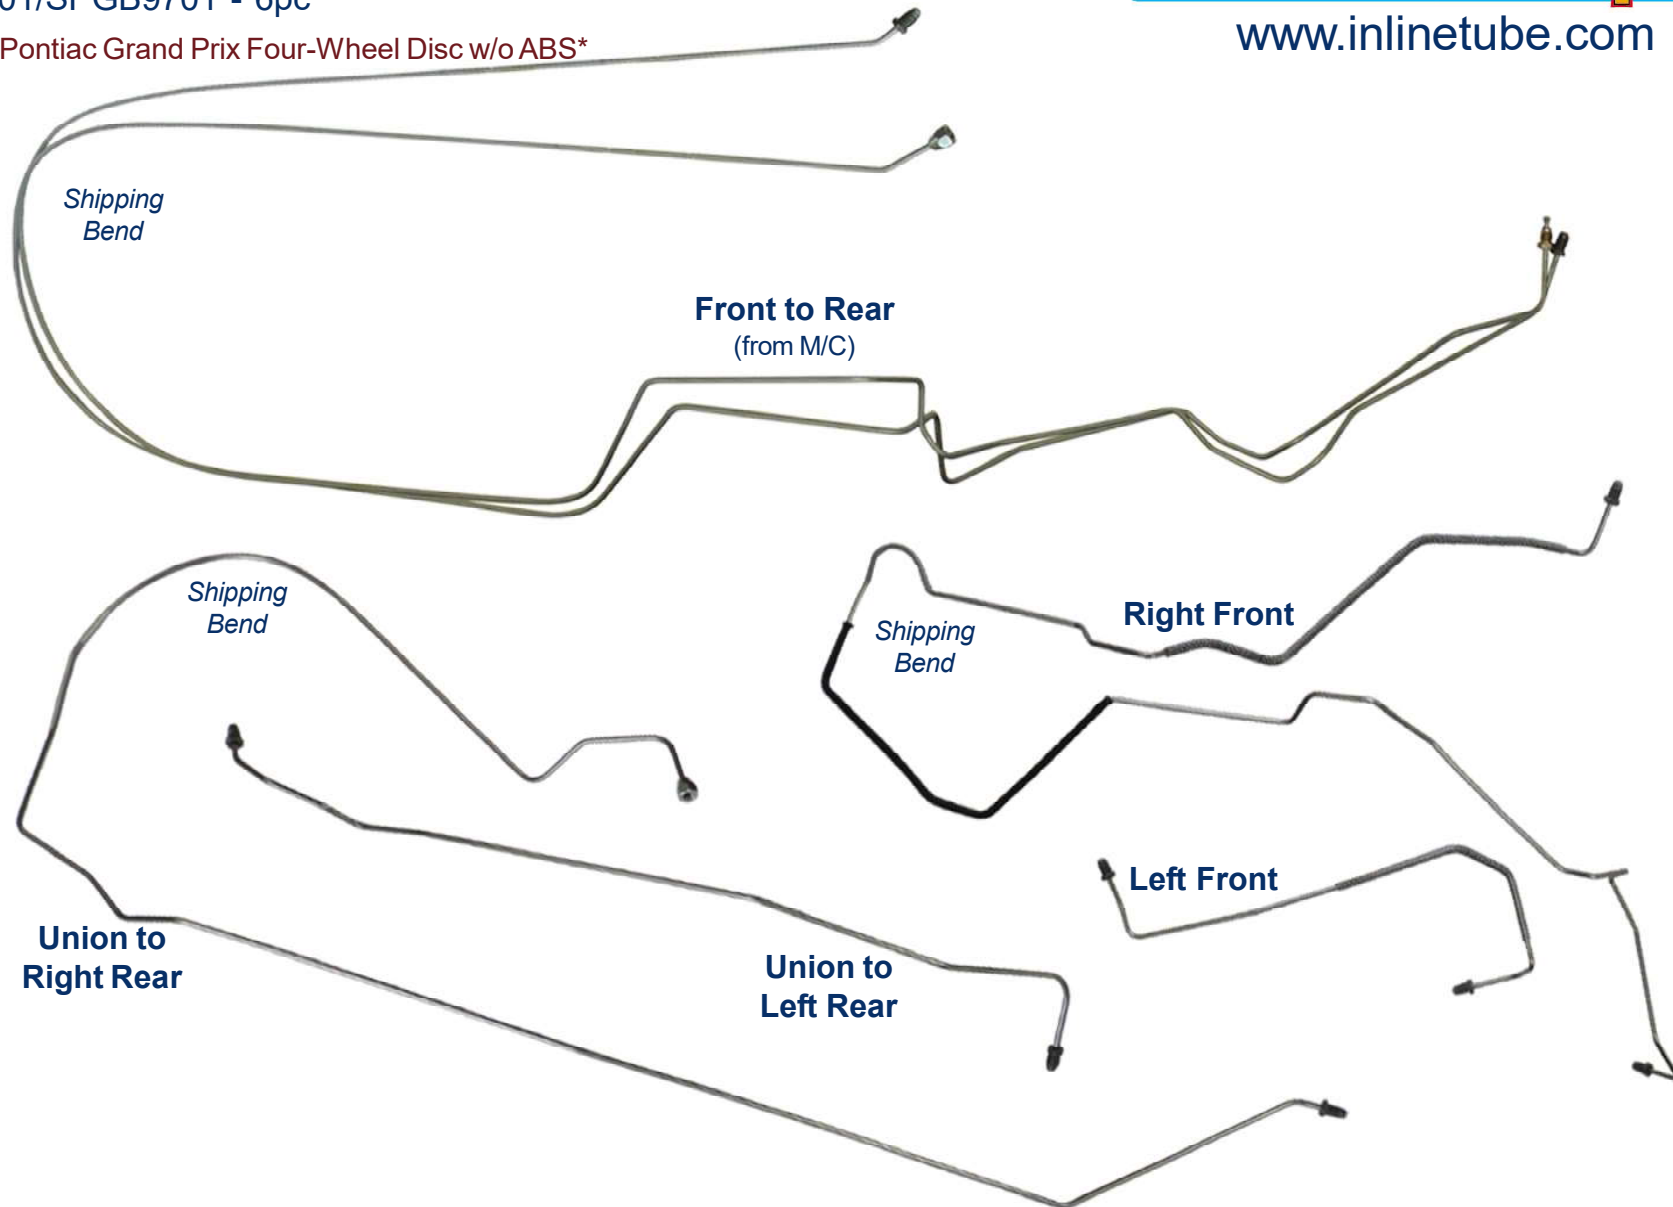

**CFB2001/SCFB2001 - 6pc**

2000-05 Chevrolet Impala Four-Wheel Disc w/o ABS\*

**PGB9701/SPGB9701 - 6pc**

1997-03 Pontiac Grand Prix Four-Wheel Disc w/o ABS\*

**Inline tube**

**The Professional Restorers #1 Choice**

[www.inlinetube.com](http://www.inlinetube.com)

\*Reproduction of factory brake lines for unmodified vehicles using original components.  
*Images are for identification purposes and are not to scale.*