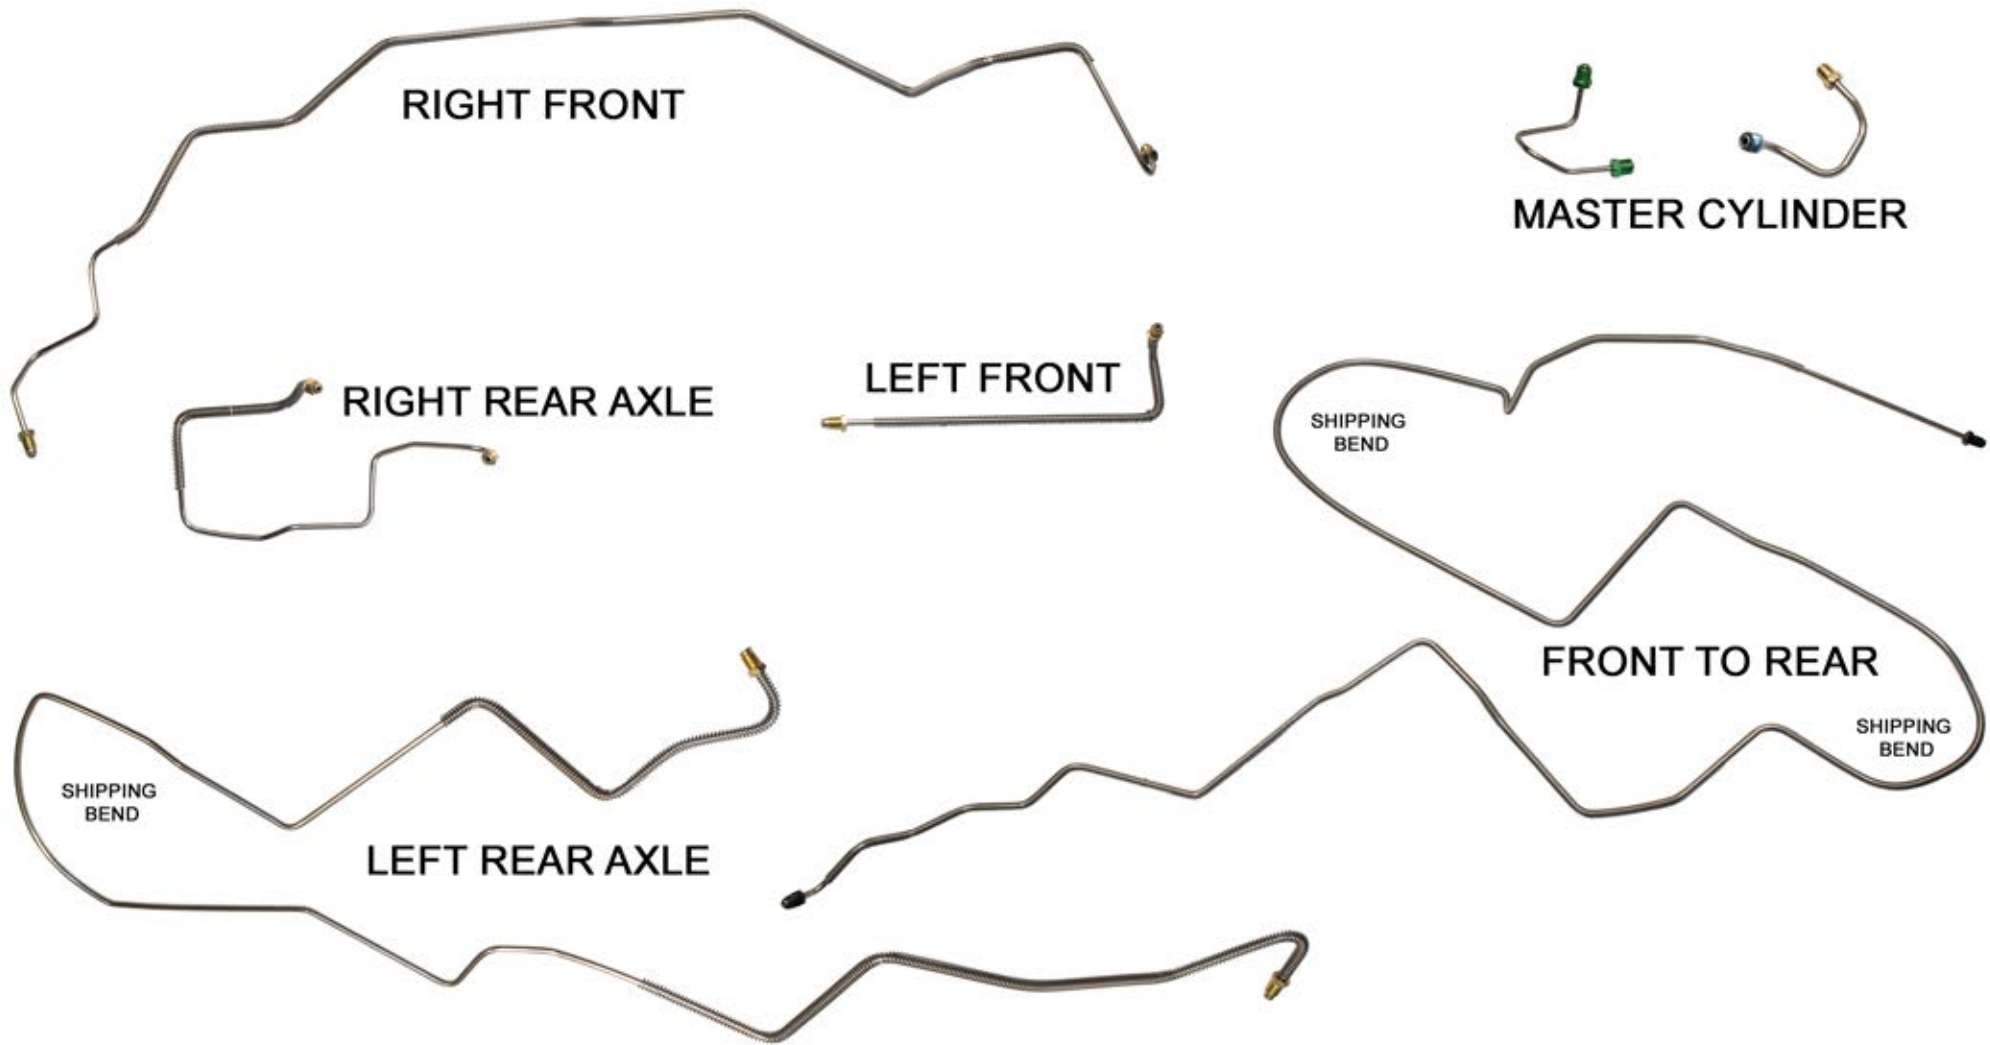

(S) POB84F2

1988 (Only) Pontiac Fiero Power Disc
Complete Brake Line Kit 7pc

Inline tube
The Professional Restorers #1 Choice

*Re-designed for easier shipping/installation of factory brake lines for unmodified vehicles using original components.
Specific applications may not require all pieces provided.
Images are for identification purposes and are not to scale.

rev. 12-19
© Inline Tube 2019